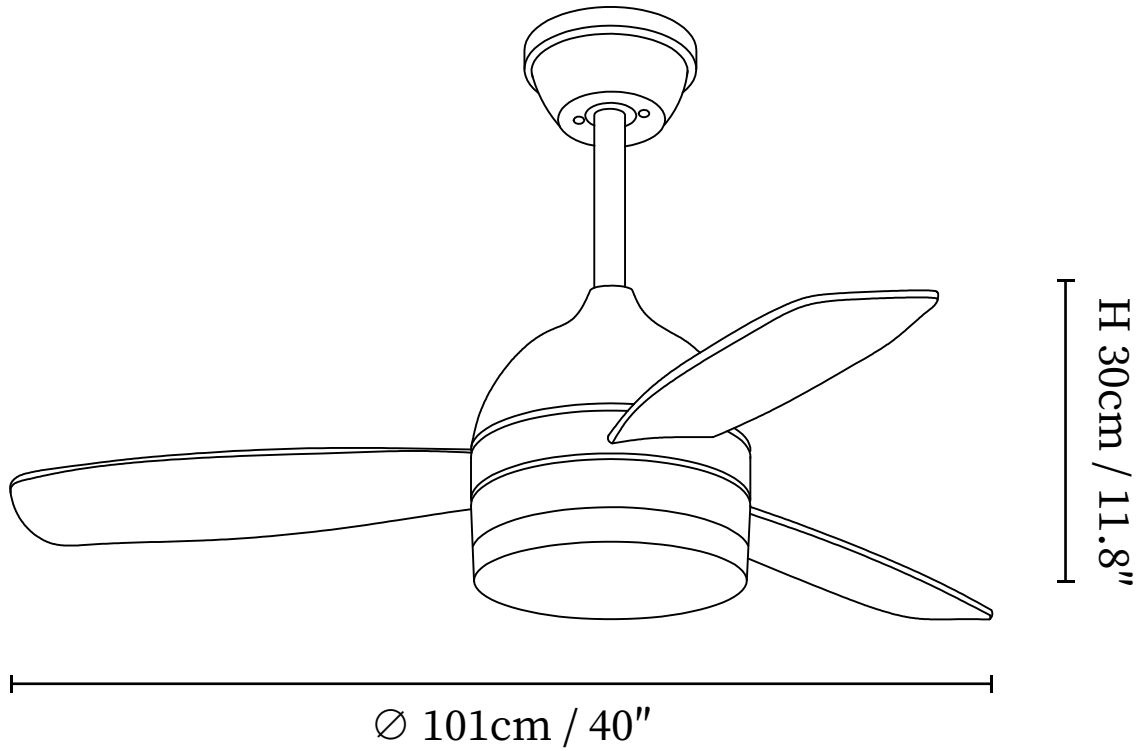

SPECIFICATION SHEET

SPECIFICATION DETAILS

*For custom options, consult factory for details

| | |
|--------------------|---|
| Fixture Dimensions | D 40" x H 11.8" |
| Light source | Integrated LED |
| Wattage | ~24W |
| Voltage | AC 110-240V |
| Mounting | Hardwired |
| CRI(Ra) | 90+CRI |
| LED Rated Life | 50000 hours |
| Color Temperature | Warm Light (3000K), Neutral Light (4000K), Cool Light (6000K) |
| Control method | Remote control. |
| Dimming | Three-color dimming. |
| Finishes | Walnut Wood, Nickel |
| Shade Details | White |
| Material | Metal frame, Wooden blades, acrylic shade, pure copper motor |
| Rod Length | Suspension rod is 9.8"+4.9", and can be spliced as needed. |