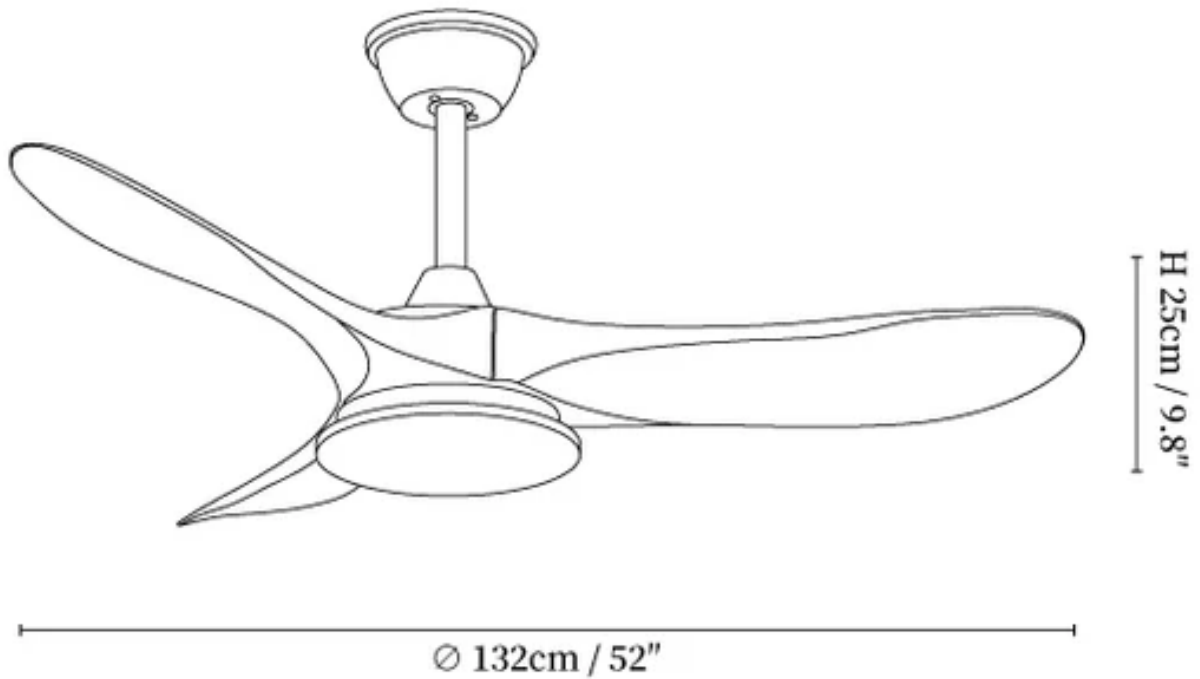

SPECIFICATION SHEET

SPECIFICATION DETAILS

*For custom options, consult factory for details

Fixture Dimensions	D 48" x H 9.8", D 52" x H 9.8"
Light source	Integrated LED
Wattage	35W
Voltage	AC 110-240V
Mounting	Hardwired
CRI(Ra)	90+CRI
LED Rated Life	50000 hours
Color Temperature	Warm Light (3000K), Neutral Light (4000K), Cool Light (6000K)
Control method	Remote control.
Dimming	Three-color dimming.
Finishes	Walnut Wood Grain, Nature Wood Grain., White, Black.
Shade Details	White
Material	Metal frame, Wooden blades, ABS blades, acrylic shade, pure copper motor.
Rod Length	Suspension rod is 19.7", and can be spliced as needed.