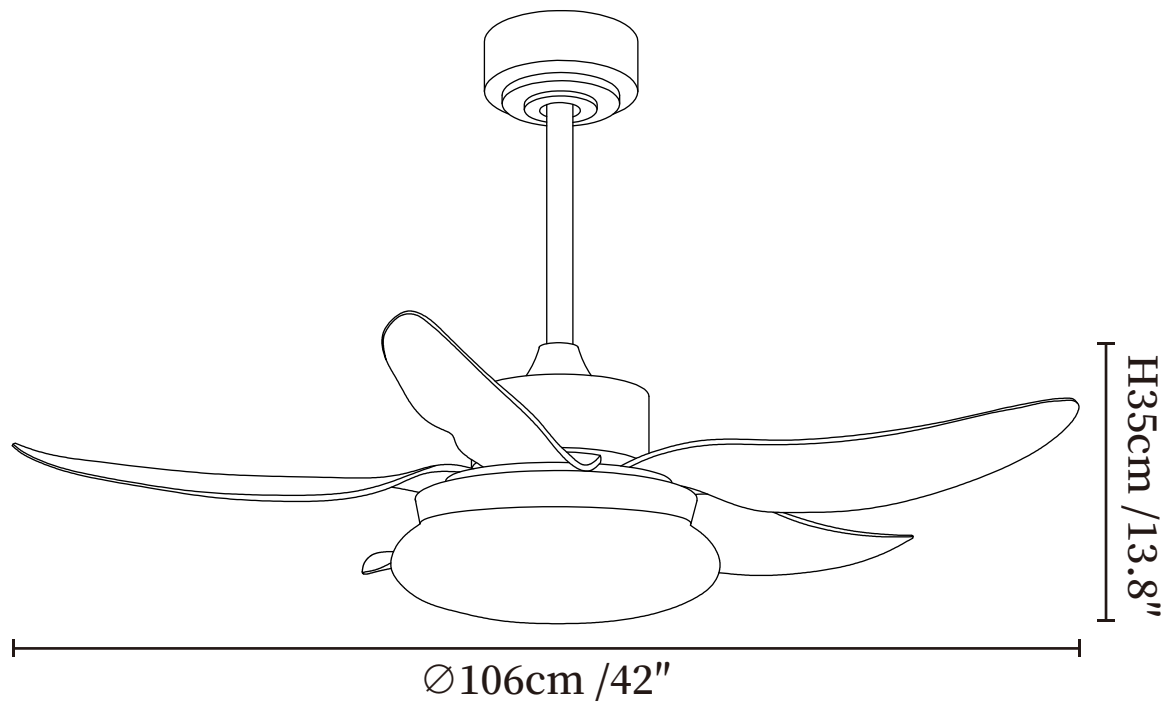

SPECIFICATION SHEET

SPECIFICATION DETAILS

*For custom options, consult factory for details

Fixture Dimensions	Ø 42" x H 13.8"
Light source	Integrated LED
Wattage	24W
Voltage	AC 110-240V
Mounting	Hardwired
CRI(Ra)	90+CRI
LED Rated Life	50000 hours
Color Temperature	Warm Light (3000K), Neutral Light (4000K), Cool Light (6000K)
Control method	Remote control.
Dimming	Three-color dimming.
Finishes	Walnut Color.
Shade Details	White.
Material	Metal frame, ABS blades, acrylic shade, pure copper motor.
Rod Length	Suspension rod is 9.8"+4.9", and can be spliced as needed.