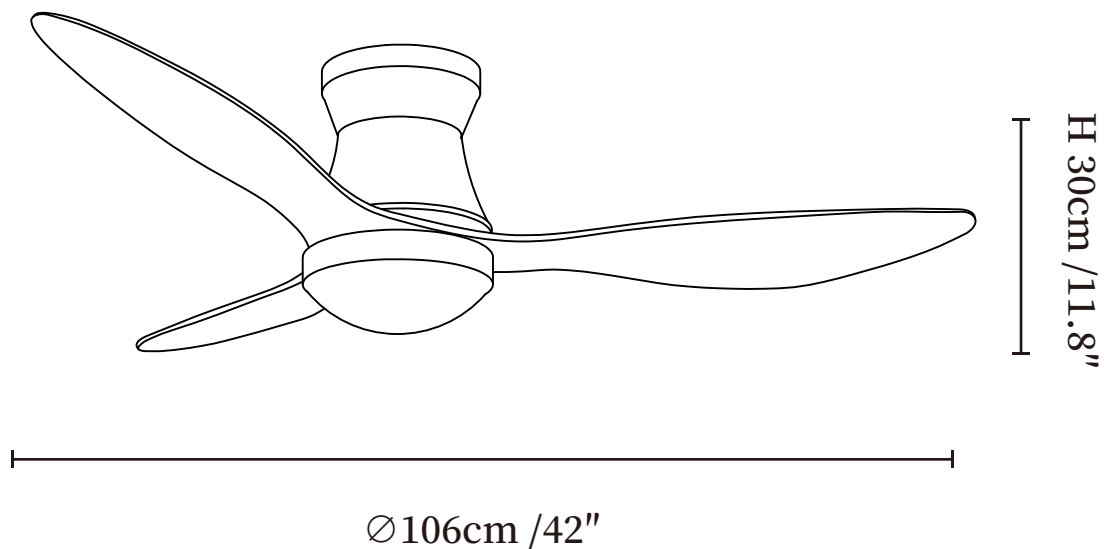

SPECIFICATION SHEET

SPECIFICATION DETAILS

*For custom options, consult factory for details

Fixture Dimensions	Ø 42" x H 11.8"
Light source	Integrated LED
Wattage	24W
Voltage	AC 110-240V
Mounting	Hardwired
CRI(Ra)	90+CRI
LED Rated Life	50000 hours
Color Temperature	Warm Light (3000K), Neutral Light (4000K), Cool Light (6000K)
Control method	Remote control.
Dimming	Three-color dimming.
Finishes	Nickel, Walnut Wood.
Shade Details	White.
Material	Metal frame, ABS blades, acrylic shade, pure copper motor.
Rod Length	Suspension rod is 9.8"+4.9", and can be spliced as needed.