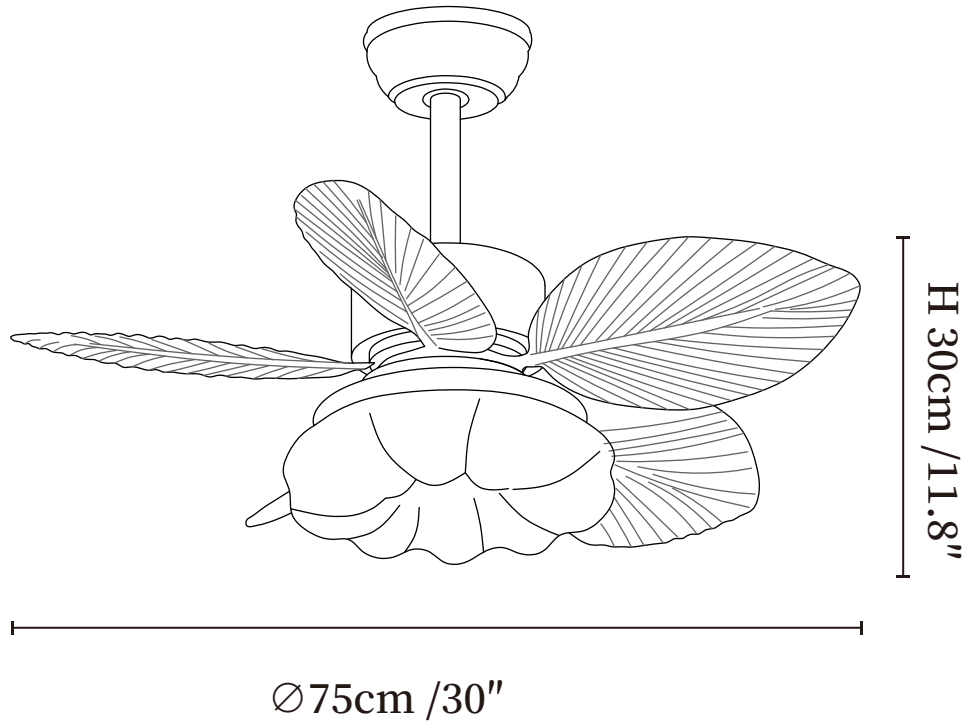

SPECIFICATION SHEET

SPECIFICATION DETAILS

*For custom options, consult factory for details

Fixture Dimensions	$\text{Ø } 30'' \times \text{H } 11.8''$
Light source	Integrated LED
Wattage	18W
Voltage	AC 110-240V
Mounting	Hardwired
CRI(Ra)	90+CRI
LED Rated Life	50000 hours
Color Temperature	Warm Light (3000K), Neutral Light (4000K), Cool Light (6000K)
Control method	Remote control.
Dimming	Three-color dimming.
Finishes	Walnut Wood, White, Black.
Shade Details	White.
Material	Metal frame, ABS blades, acrylic or glass shade, pure copper motor.
Rod Length	Suspension rod is $9.8''+4.9''$, and can be spliced as needed.

SPECIFICATION SHEET

SPECIFICATION DETAILS

*For custom options, consult factory for details

Fixture Dimensions	$\text{Ø } 30'' \times \text{H } 11.8''$
Light source	Integrated LED
Wattage	18W
Voltage	AC 110-240V
Mounting	Hardwired
CRI(Ra)	90+CRI
LED Rated Life	50000 hours
Color Temperature	Warm Light (3000K), Neutral Light (4000K), Cool Light (6000K)
Control method	Remote control.
Dimming	Three-color dimming.
Finishes	Walnut Wood, White, Black.
Shade Details	White.
Material	Metal frame, ABS blades, acrylic or glass shade, pure copper motor.
Rod Length	Suspension rod is $9.8''+4.9''$, and can be spliced as

SPECIFICATION SHEET

SPECIFICATION DETAILS

*For custom options, consult factory for details

Fixture Dimensions	Ø 30" x H 11.8"
Light source	Integrated LED
Wattage	18W
Voltage	AC 110-240V
Mounting	Hardwired
CRI(Ra)	90+CRI
LED Rated Life	50000 hours
Color Temperature	Warm Light (3000K), Neutral Light (4000K), Cool Light (6000K)
Control method	Remote control.
Dimming	Three-color dimming.
Finishes	Walnut Wood, White, Black.
Shade Details	White.
Material	Metal frame, ABS blades, acrylic or glass shade, pure copper motor.
Rod Length	Suspension rod is 9.8"+4.9", and can be spliced as needed.