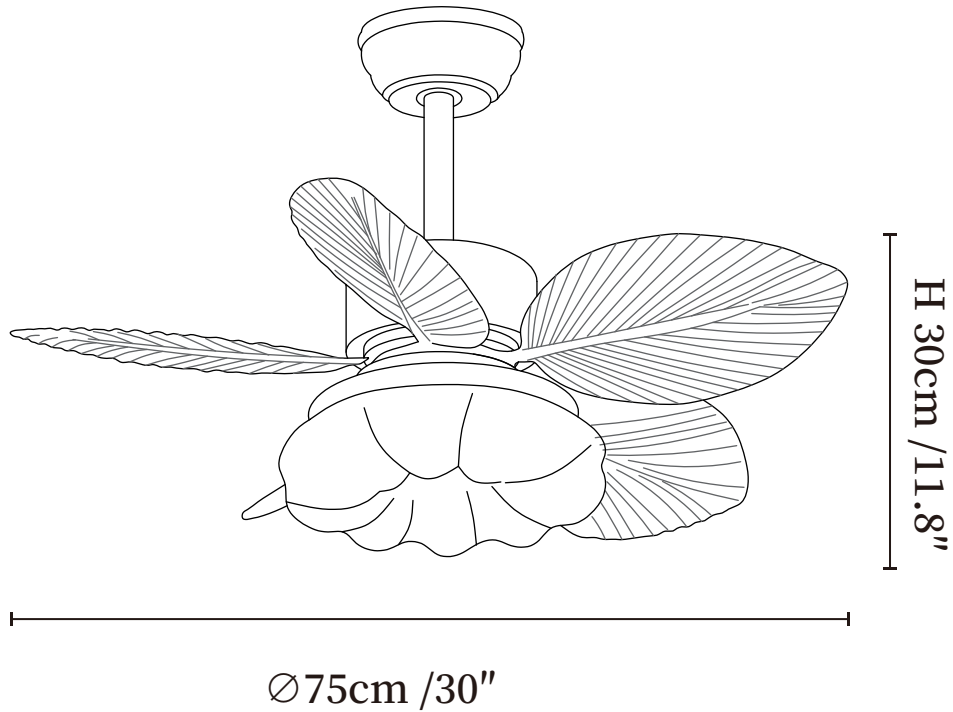

SPECIFICATION SHEET

SPECIFICATION DETAILS

*For custom options, consult factory for details

Fixture Dimensions	$\text{Ø } 30'' \times \text{H } 11.8''$
Light source	Integrated LED
Wattage	18W
Voltage	AC 110-240V
Mounting	Hardwired
CRI(Ra)	90+CRI
LED Rated Life	50000 hours
Color Temperature	Warm Light (3000K), Neutral Light (4000K), Cool Light (6000K)
Control method	Remote control.
Dimming	Three-color dimming.
Finishes	Walnut Wood, White, Black.
Shade Details	White.
Material	Metal frame, ABS blades, acrylic or glass shade, pure copper motor.
Rod Length	Suspension rod is $9.8''+4.9''$, and can be spliced as needed.

SPECIFICATION SHEET

SPECIFICATION DETAILS

*For custom options, consult factory for details

Fixture Dimensions	$\text{Ø } 30'' \times \text{H } 11.8''$
Light source	Integrated LED
Wattage	18W
Voltage	AC 110-240V
Mounting	Hardwired
CRI(Ra)	90+CRI
LED Rated Life	50000 hours
Color Temperature	Warm Light (3000K), Neutral Light (4000K), Cool Light (6000K)
Control method	Remote control.
Dimming	Three-color dimming.
Finishes	Walnut Wood, White, Black.
Shade Details	White.
Material	Metal frame, ABS blades, acrylic or glass shade, pure copper motor.
Rod Length	Suspension rod is $9.8''+4.9''$, and can be spliced as

SPECIFICATION SHEET

SPECIFICATION DETAILS

*For custom options, consult factory for details

Fixture Dimensions	Ø 30" x H 11.8"
Light source	Integrated LED
Wattage	18W
Voltage	AC 110-240V
Mounting	Hardwired
CRI(Ra)	90+CRI
LED Rated Life	50000 hours
Color Temperature	Warm Light (3000K), Neutral Light (4000K), Cool Light (6000K)
Control method	Remote control.
Dimming	Three-color dimming.
Finishes	Walnut Wood, White, Black.
Shade Details	White.
Material	Metal frame, ABS blades, acrylic or glass shade, pure copper motor.
Rod Length	Suspension rod is 9.8"+4.9", and can be spliced as needed.