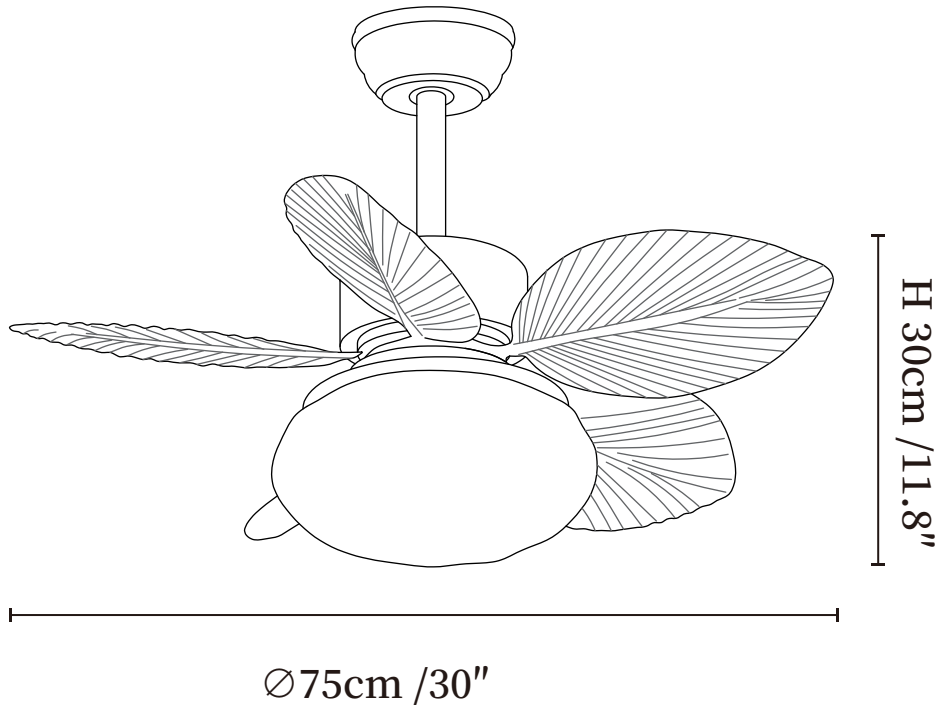

SPECIFICATION SHEET

SPECIFICATION DETAILS

*For custom options, consult factory for details

Fixture Dimensions	$\text{Ø } 30'' \times \text{H } 11.8''$
Light source	Integrated LED
Wattage	18W
Voltage	AC 110-240V
Mounting	Hardwired
CRI(Ra)	90+CRI
LED Rated Life	50000 hours
Color Temperature	Warm Light (3000K), Neutral Light (4000K), Cool Light (6000K)
Control method	Remote control.
Dimming	Three-color dimming.
Finishes	Walnut Wood, White, Black.
Shade Details	White.
Material	Metal frame, ABS blades, acrylic or glass shade, pure copper motor.
Rod Length	Suspension rod is $9.8''+4.9''$, and can be spliced as needed.

SPECIFICATION SHEET

SPECIFICATION DETAILS

*For custom options, consult factory for details

Fixture Dimensions	$\text{Ø } 30'' \times \text{H } 11.8''$
Light source	Integrated LED
Wattage	18W
Voltage	AC 110-240V
Mounting	Hardwired
CRI(Ra)	90+CRI
LED Rated Life	50000 hours
Color Temperature	Warm Light (3000K), Neutral Light (4000K), Cool Light (6000K)
Control method	Remote control.
Dimming	Three-color dimming.
Finishes	Walnut Wood, White, Black.
Shade Details	White.
Material	Metal frame, ABS blades, acrylic or glass shade, pure copper motor.
Rod Length	Suspension rod is $9.8''+4.9''$, and can be spliced as

SPECIFICATION SHEET

SPECIFICATION DETAILS

*For custom options, consult factory for details

Fixture Dimensions	Ø 30" x H 11.8"
Light source	Integrated LED
Wattage	18W
Voltage	AC 110-240V
Mounting	Hardwired
CRI(Ra)	90+CRI
LED Rated Life	50000 hours
Color Temperature	Warm Light (3000K), Neutral Light (4000K), Cool Light (6000K)
Control method	Remote control.
Dimming	Three-color dimming.
Finishes	Walnut Wood, White, Black.
Shade Details	White.
Material	Metal frame, ABS blades, acrylic or glass shade, pure copper motor.
Rod Length	Suspension rod is 9.8"+4.9", and can be spliced as needed.