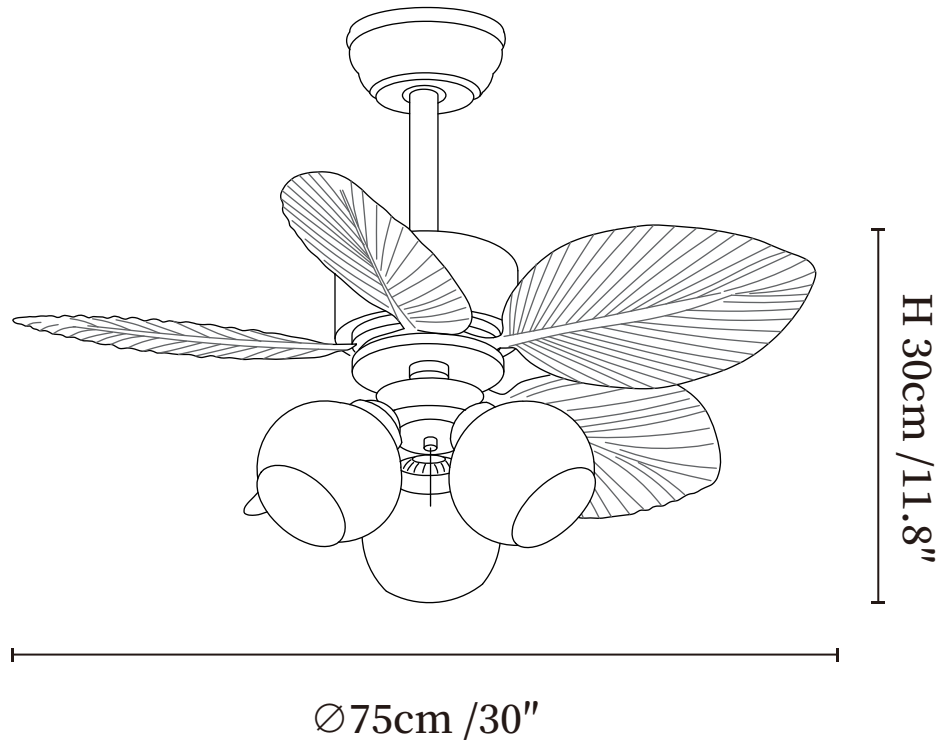

SPECIFICATION SHEET

SPECIFICATION DETAILS

*For custom options, consult factory for details

Fixture Dimensions	$\varnothing 30'' \times \text{H } 11.8''$
Light source	Integrated LED
Wattage	18W
Voltage	AC 110-240V
Mounting	Hardwired
CRI(Ra)	90+CRI
LED Rated Life	50000 hours
Color Temperature	Warm Light (3000K), Neutral Light (4000K), Cool Light (6000K)
Control method	Remote control.
Dimming	Three-color dimming.
Finishes	Walnut Wood, White, Black.
Shade Details	White.
Material	Metal frame, ABS blades, acrylic or glass shade, pure copper motor.
Rod Length	Suspension rod is $9.8''+4.9''$, and can be spliced as needed.