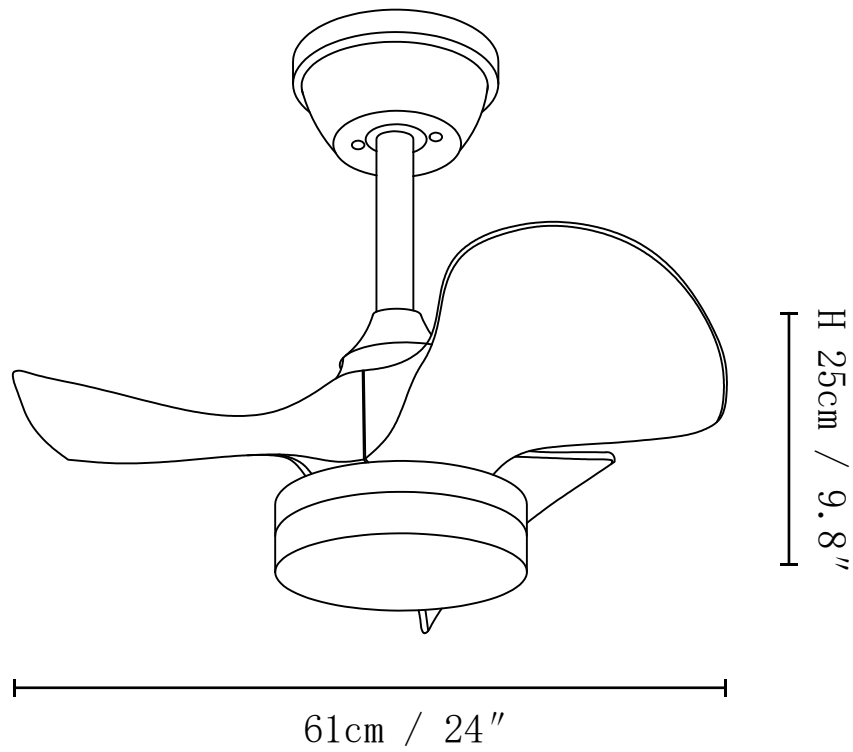

# SPECIFICATION SHEET

---

## SPECIFICATION DETAILS

\*For custom options, consult factory for details

Fixture Dimensions	D 24" x H 9.8"
Light source	Integrated LED
Wattage	~18W
Voltage	AC 110-240V
Mounting	Hardwired
CRI(Ra)	90+CRI
LED Rated Life	50000 hours
Color Temperature	Warm Light (3000K), Neutral Light (4000K), Cool Light (6000K)
Control method	Remote control.
Dimming	Three-color dimming.
Finishes	Walnut Wood, Black
Shade Details	White
Material	Metal frame, ABS blades, acrylic shade, pure copper motor
Rod Length	Suspension rod is 9.8"+4.9", and can be spliced as