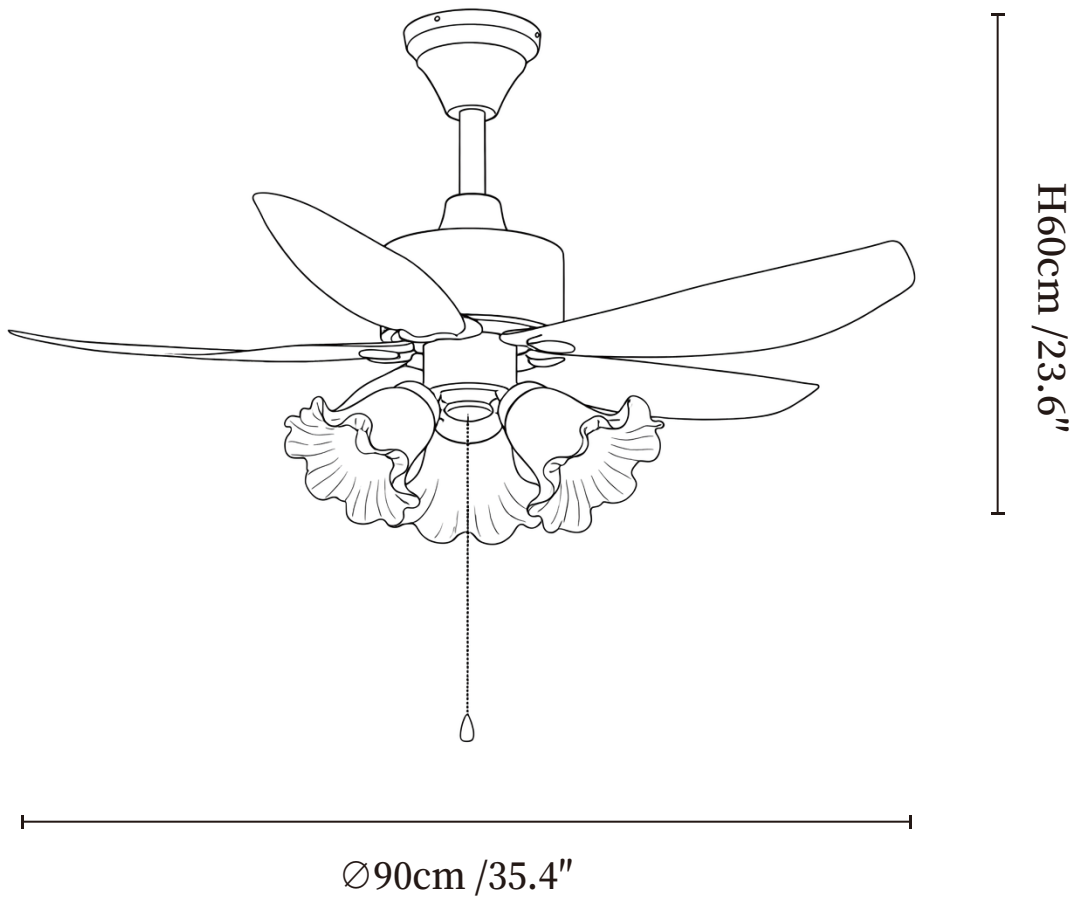

SPECIFICATION DETAILS

*For custom options, consult factory for details

Fixture Dimensions	$\varnothing 35.4'' \times H 17.3''$
Light source	G45 (bulb not included)
Wattage	MAX 35W incandescent bulb or LED equivalent.
Voltage	AC 110-220V
Mounting	Hardwired.
Dimming	Please purchase dimmable light bulbs separately.
Control method	Remote control.
Material	Metal frame, ABS blades, glass shade, pure copper motor.
Finishes	Walnut Color, Black, Bronze.
Shade Details	Amber, Yellow.

SPECIFICATION DETAILS

*For custom options, consult factory for details

Fixture Dimensions	Ø 35.4" x H 23.6"
Light source	G45 (bulb not included)
Wattage	MAX 35W incandescent bulb or LED equivalent.
Voltage	AC 110-220V
Mounting	Hardwired.
Dimming	Please purchase dimmable light bulbs separately.
Control method	Remote control.
Material	Metal frame, ABS blades, glass shade, pure copper motor.
Finishes	Walnut Color, Black, Bronze.
Shade Details	Amber, Yellow.