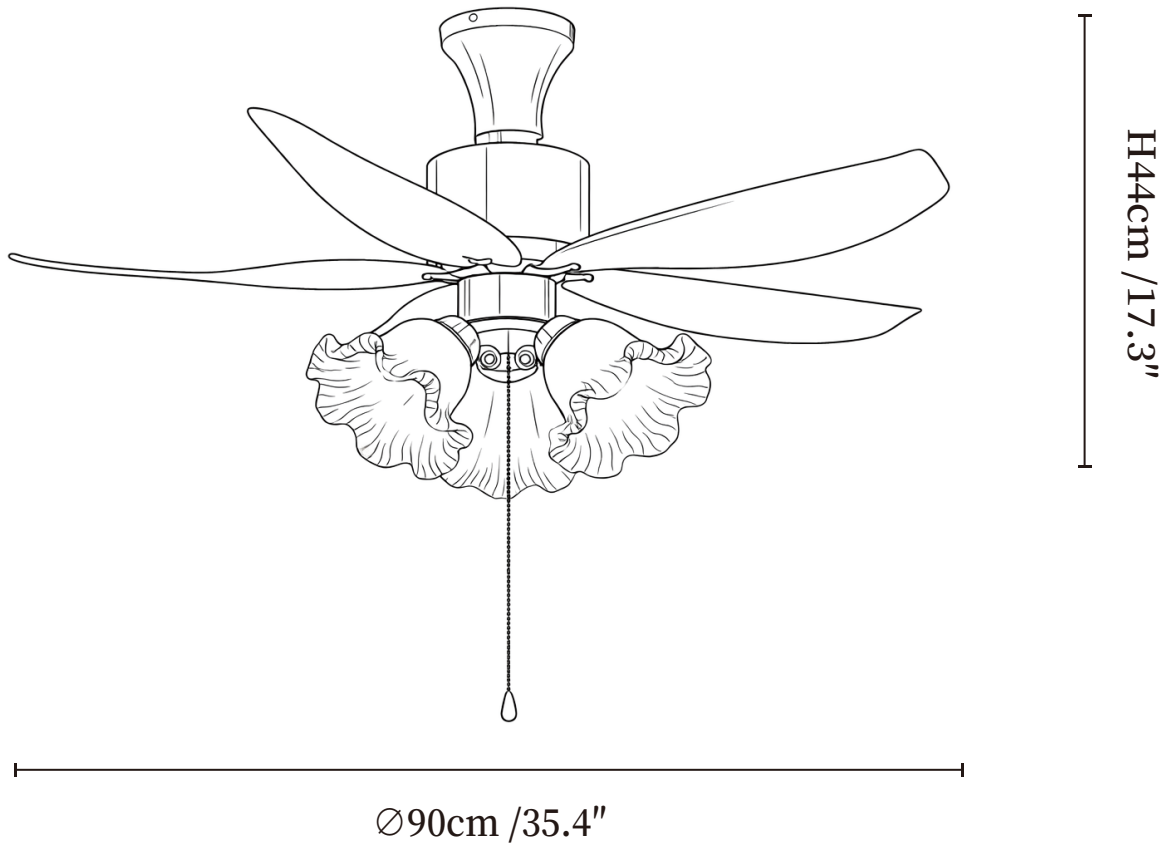

SPECIFICATION DETAILS

*For custom options, consult factory for details

Fixture Dimensions	$\varnothing 35.4'' \times H 17.3''$
Light source	G45 (bulb not included)
Wattage	MAX 35W incandescent bulb or LED equivalent.
Voltage	AC 110-220V
Mounting	Hardwired.
Dimming	Please purchase dimmable light bulbs separately.
Control method	Remote control.
Material	Metal frame, ABS blades, glass shade, pure copper motor.
Finishes	Walnut Color, Black, Bronze.
Shade Details	Amber, Yellow.

SPECIFICATION DETAILS

*For custom options, consult factory for details

Fixture Dimensions	Ø 35.4" x H 23.6"
Light source	G45 (bulb not included)
Wattage	MAX 35W incandescent bulb or LED equivalent.
Voltage	AC 110-220V
Mounting	Hardwired.
Dimming	Please purchase dimmable light bulbs separately.
Control method	Remote control.
Material	Metal frame, ABS blades, glass shade, pure copper motor.
Finishes	Walnut Color, Black, Bronze.
Shade Details	Amber, Yellow.