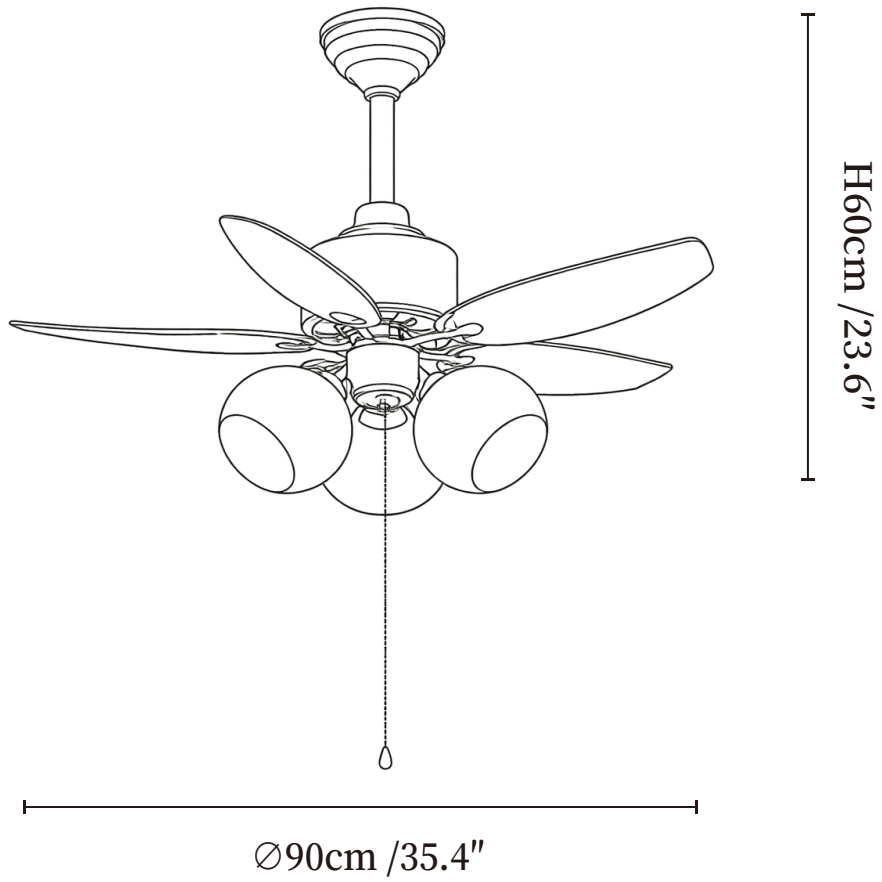

SPECIFICATION DETAILS

*For custom options, consult factory for details

Fixture Dimensions	$\varnothing 35.4'' \times H 17.3''$
Light source	G45 (bulb not included)
Wattage	MAX 35W incandescent bulb or LED equivalent.
Voltage	AC 110-220V
Mounting	Hardwired.
Dimming	Please purchase dimmable light bulbs separately.
Control method	Remote control.
Material	Metal frame, ABS blades, glass shade, pure copper motor.
Finishes	Walnut Color, Black, Bronze.
Shade Details	Amber, Yellow.

SPECIFICATION DETAILS

*For custom options, consult factory for details

Fixture Dimensions	Ø 35.4" x H 23.6"
Light source	G45 (bulb not included)
Wattage	MAX 35W incandescent bulb or LED equivalent.
Voltage	AC 110-220V
Mounting	Hardwired.
Dimming	Please purchase dimmable light bulbs separately.
Control method	Remote control.
Material	Metal frame, ABS blades, glass shade, pure copper motor.
Finishes	Walnut Color, Black, Bronze.
Shade Details	Amber, Yellow.