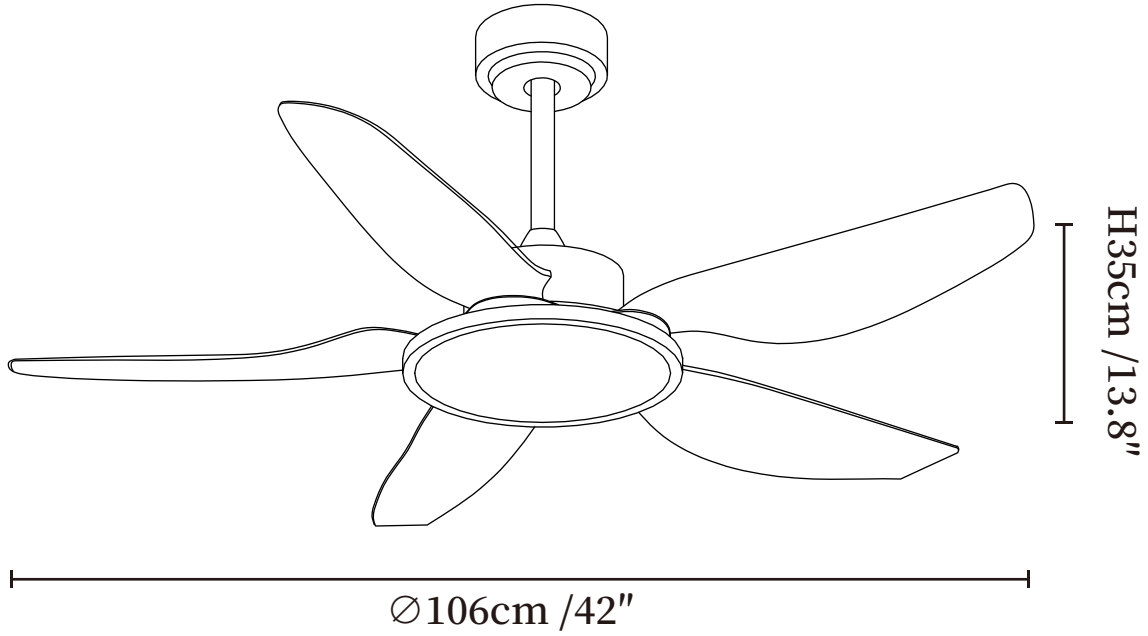

SPECIFICATION SHEET

SPECIFICATION DETAILS

*For custom options, consult factory for details

Fixture Dimensions	Ø 42" x H 13.8" Ø 48" x H 13.8"
Light source	Integrated LED
Wattage	35W
Voltage	AC 110-240V
Mounting	Hardwired
CRI(Ra)	90+CRI
LED Rated Life	50000 hours
Color Temperature	Warm Light (3000K), Neutral Light (4000K), Cool Light (6000K)
Control method	Remote control.
Dimming	Three-color dimming.
Finishes	Walnut Color.
Shade Details	White.
Material	Metal frame, ABS blades, acrylic shade, pure copper motor.
Rod Length	Suspension rod is 9.8"+4.9", and can be spliced as needed.