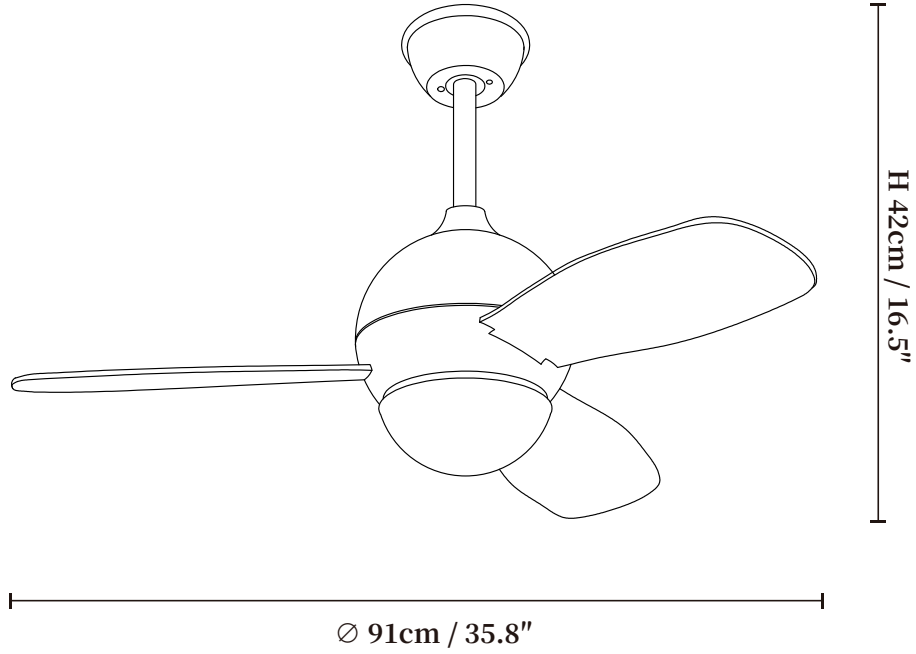

SPECIFICATION SHEET

SPECIFICATION DETAILS

*For custom options, consult factory for details

Fixture Dimensions	Ø 35.8" x H 16.5"
Light source	Integrated LED
Wattage	48W
Voltage	AC 110-240V
Mounting	Hardwired
CRI(Ra)	90+CRI
LED Rated Life	50000 hours
Color Temperature	Warm Light (3000K), Neutral Light (4000K), Cool Light (6000K)
Control method	Remote control.
Dimming	Three-color dimming.
Finishes	Wood Grain, White, Yellow, Blue
Shade Details	White
Material	Metal frame, ABS blades, acrylic shade, pure copper motor