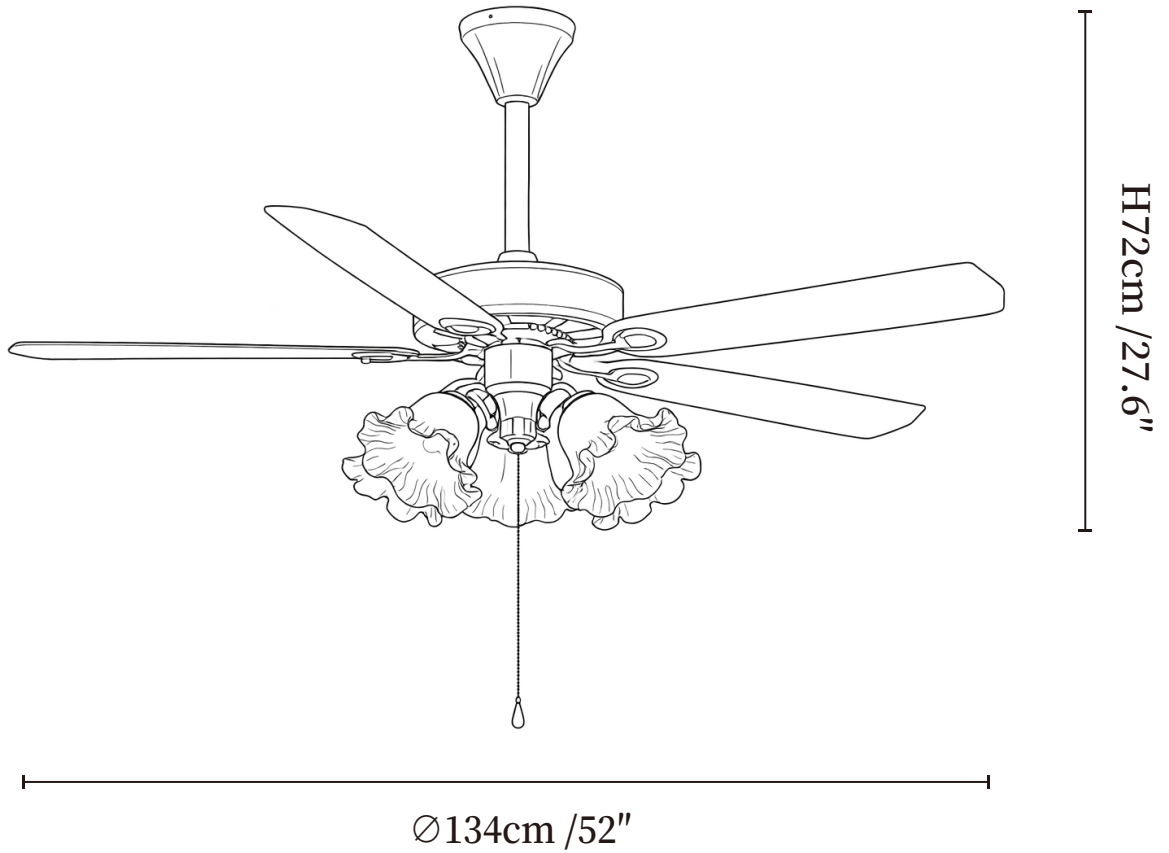

### SPECIFICATION DETAILS

\*For custom options, consult factory for details

<b>Fixture Dimensions</b>	Ø 52" x H 27.6"
<b>Light source</b>	G45 (bulb not included)
<b>Wattage</b>	MAX 35W incandescent bulb or LED equivalent.
<b>Voltage</b>	AC 110-220V
<b>Mounting</b>	Hardwired.
<b>Dimming</b>	Please purchase dimmable light bulbs separately.
<b>Control method</b>	Remote control.
<b>Material</b>	Metal frame, ABS blades, glass shade, pure copper motor.
<b>Finishes</b>	Walnut Color, Black, Bronze.
<b>Shade Details</b>	Amber, Yellow.

#### SPECIFICATION DETAILS

\*For custom options, consult factory for details

<b>Fixture Dimensions</b>	Ø 52" x H 27.6"
<b>Light source</b>	G45 (bulb not included)
<b>Wattage</b>	MAX 35W incandescent bulb or LED equivalent.
<b>Voltage</b>	AC 110-220V
<b>Mounting</b>	Hardwired.
<b>Dimming</b>	Please purchase dimmable light bulbs separately.
<b>Control method</b>	Remote control.
<b>Material</b>	Metal frame, ABS blades, glass shade, pure copper motor.
<b>Finishes</b>	Walnut Color, Black, Bronze.
<b>Shade Details</b>	Amber, Yellow.