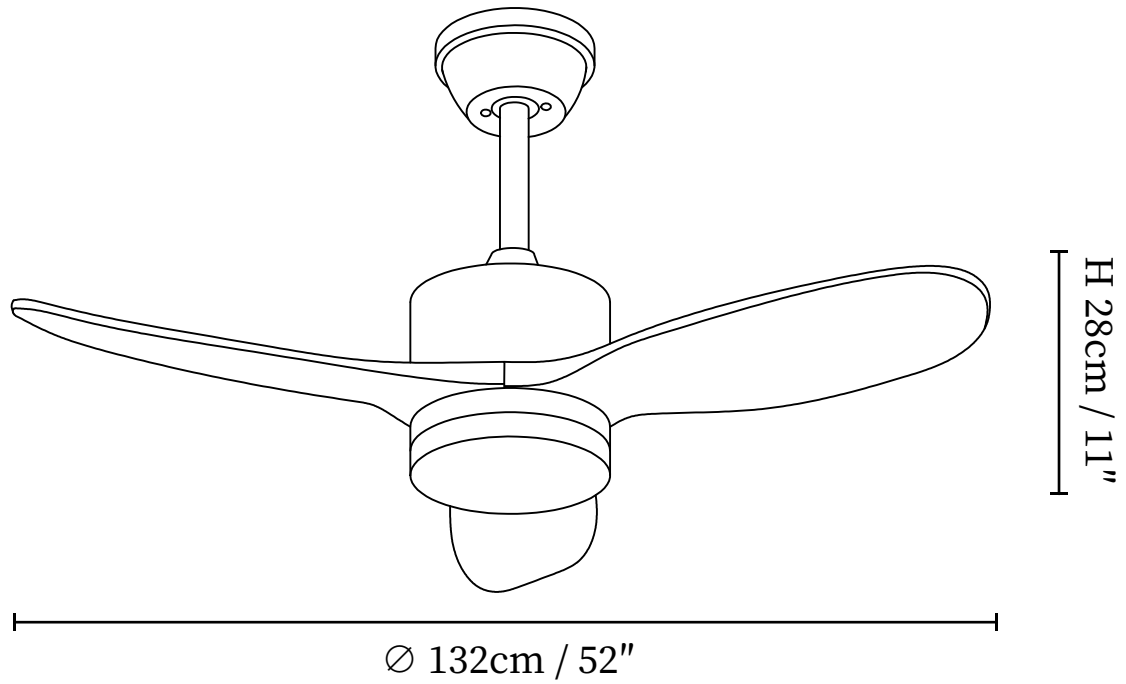

SPECIFICATION SHEET

SPECIFICATION DETAILS

*For custom options, consult factory for details

Fixture Dimensions	D 52" x H 11"
Light source	Integrated LED
Wattage	~18W
Voltage	AC 110-240V
Mounting	Hardwired
CRI(Ra)	90+CRI
LED Rated Life	50000 hours
Color Temperature	Warm Light (3000K), Neutral Light (4000K), Cool Light (6000K)
Control method	Remote control.
Dimming	Three-color dimming.
Finishes	Walnut Wood, Nickel
Shade Details	White
Material	Metal frame, ABS blades, acrylic shade, pure copper motor
Rod Length	Suspension rod is 9.8"+4.9", and can be spliced as needed.