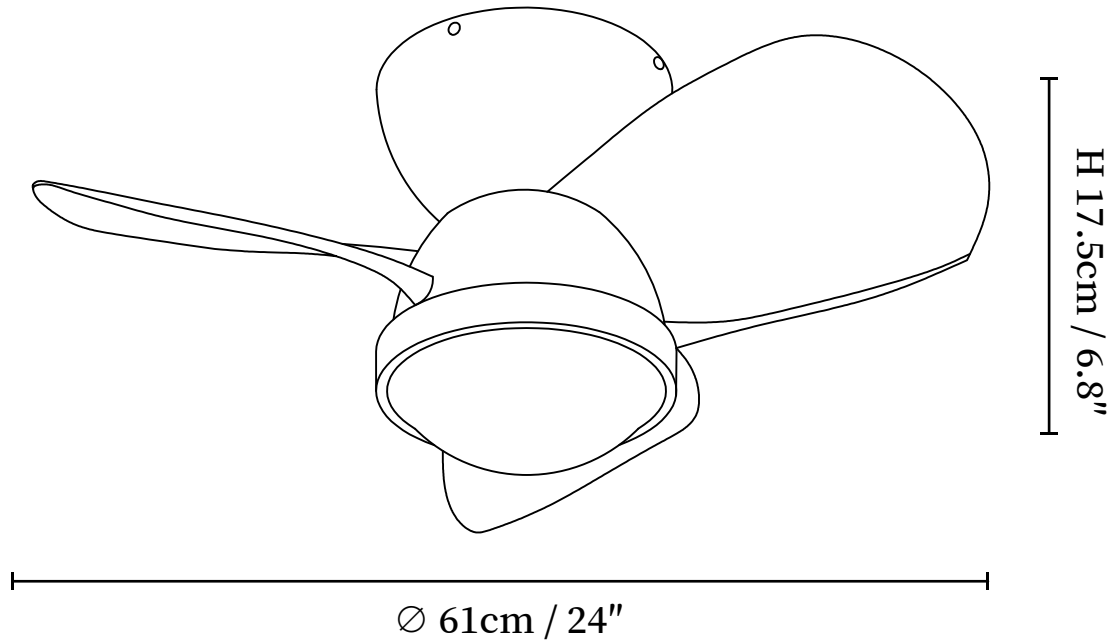

SPECIFICATION SHEET

SPECIFICATION DETAILS

*For custom options, consult factory for details

Fixture Dimensions	D 24" x H 6.8"
Light source	Integrated LED
Wattage	~18W
Voltage	AC 110-240V
Mounting	Hardwired
CRI(Ra)	90+CRI
LED Rated Life	50000 hours
Color Temperature	Warm Light (3000K), Neutral Light (4000K), Cool Light (6000K)
Control method	Remote control.
Dimming	Three-color dimming.
Finishes	Walnut Wood, Nickel, Black, Dark Grey
Shade Details	White
Material	Metal frame, ABS blades, acrylic shade, pure copper motor