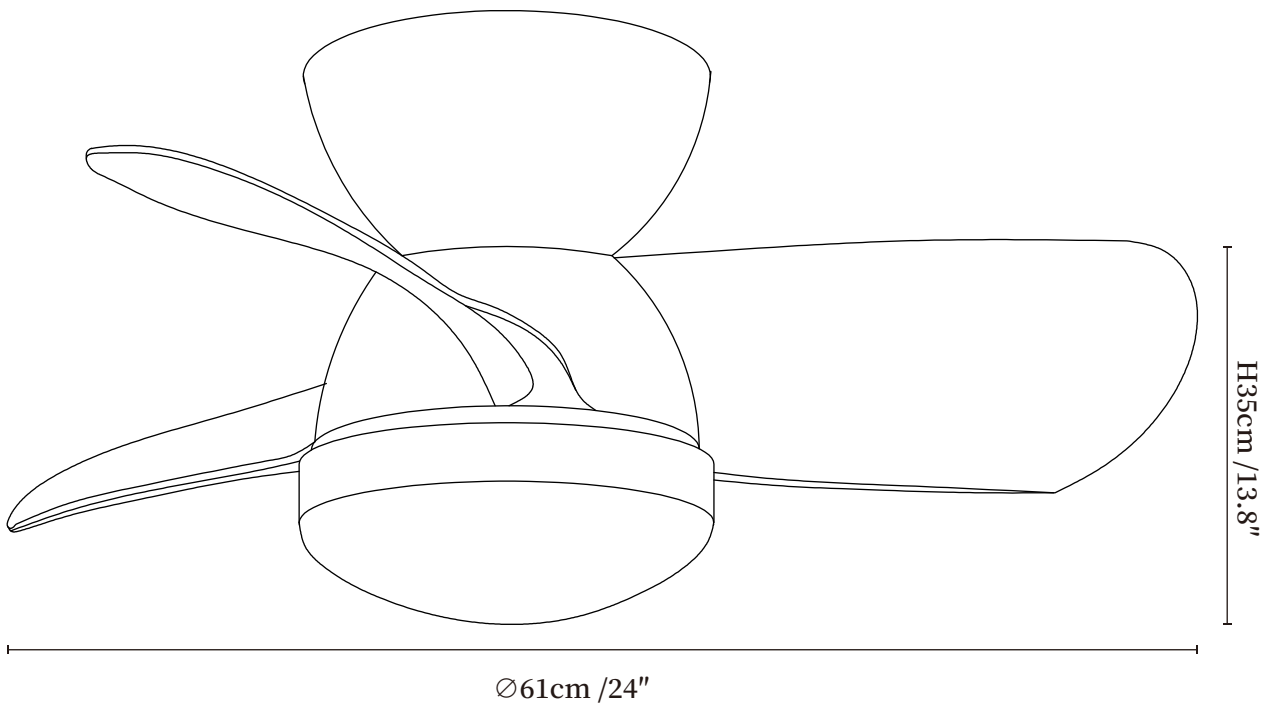

# SPECIFICATION SHEET

---

## SPECIFICATION DETAILS

\*For custom options, consult factory for details

<b>Fixture Dimensions</b>	Ø 24" x H 13.8"
<b>Light source</b>	Integrated LED
<b>Wattage</b>	18W
<b>Voltage</b>	AC 110-240V
<b>Mounting</b>	Hardwired
<b>CRI(Ra)</b>	90+CRI
<b>LED Rated Life</b>	50000 hours
<b>Color Temperature</b>	Warm Light (3000K), Neutral Light (4000K), Cool Light (6000K)
<b>Control method</b>	Remote control.
<b>Dimming</b>	Three-color dimming.
<b>Finishes</b>	Walnut Color, Nickel.
<b>Shade Details</b>	White.
<b>Material</b>	Metal frame, ABS blades, Acrylic shade, pure copper motor.