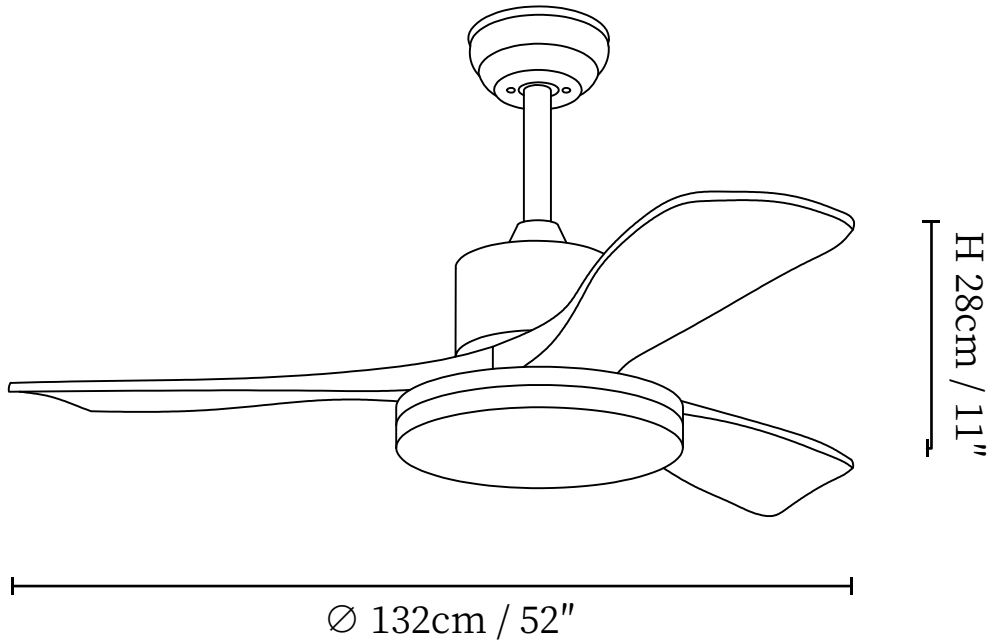

SPECIFICATION SHEET

SPECIFICATION DETAILS

*For custom options, consult factory for details

Fixture Dimensions	D 52" x H 11"
Light source	Integrated LED
Wattage	48W
Voltage	AC 110-240V
Mounting	Hardwired
CRI(Ra)	90+CRI
LED Rated Life	50000 hours
Color Temperature	Warm Light (3000K), Neutral Light (4000K), Cool Light (6000K)
Control method	Remote control.
Dimming	Three-color dimming.
Finishes	Walnut Wood, Nickel, Bronze, Gold
Shade Details	White
Material	Metal frame, Wooden blades, acrylic shade, pure copper motor
Rod Length	Suspension rod is 9.8"+4.9", and can be spliced as needed.