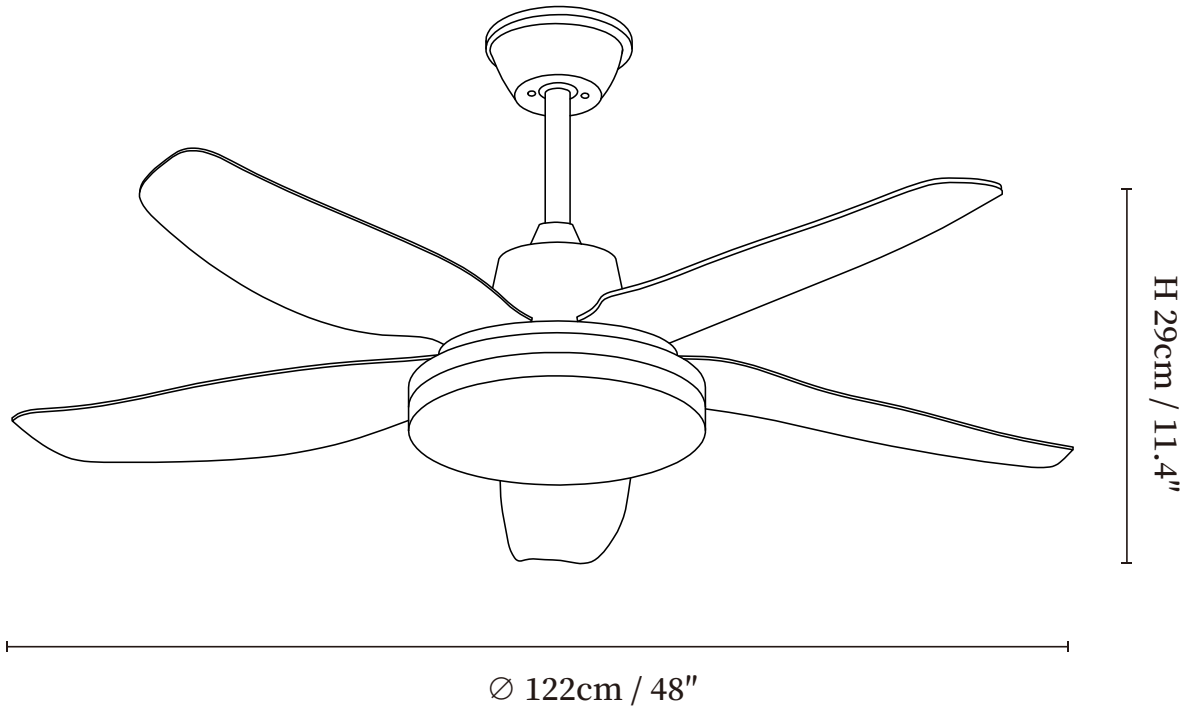

SPECIFICATION SHEET

SPECIFICATION DETAILS

*For custom options, consult factory for details

Fixture Dimensions	Ø 48" x H 11.4"
Light source	Integrated LED
Wattage	48W
Voltage	AC 110-240V
Mounting	Hardwired
CRI(Ra)	90+CRI
LED Rated Life	50000 hours
Color Temperature	Warm Light (3000K), Neutral Light (4000K), Cool Light (6000K)
Control method	Remote control.
Dimming	Three-color dimming.
Finishes	Walnut Wood, Black.
Shade Details	White.
Material	Metal frame, ABS blades, acrylic shade, pure copper motor.
Rod Length	Suspension rod is 9.8"+4.9", and can be spliced as needed.