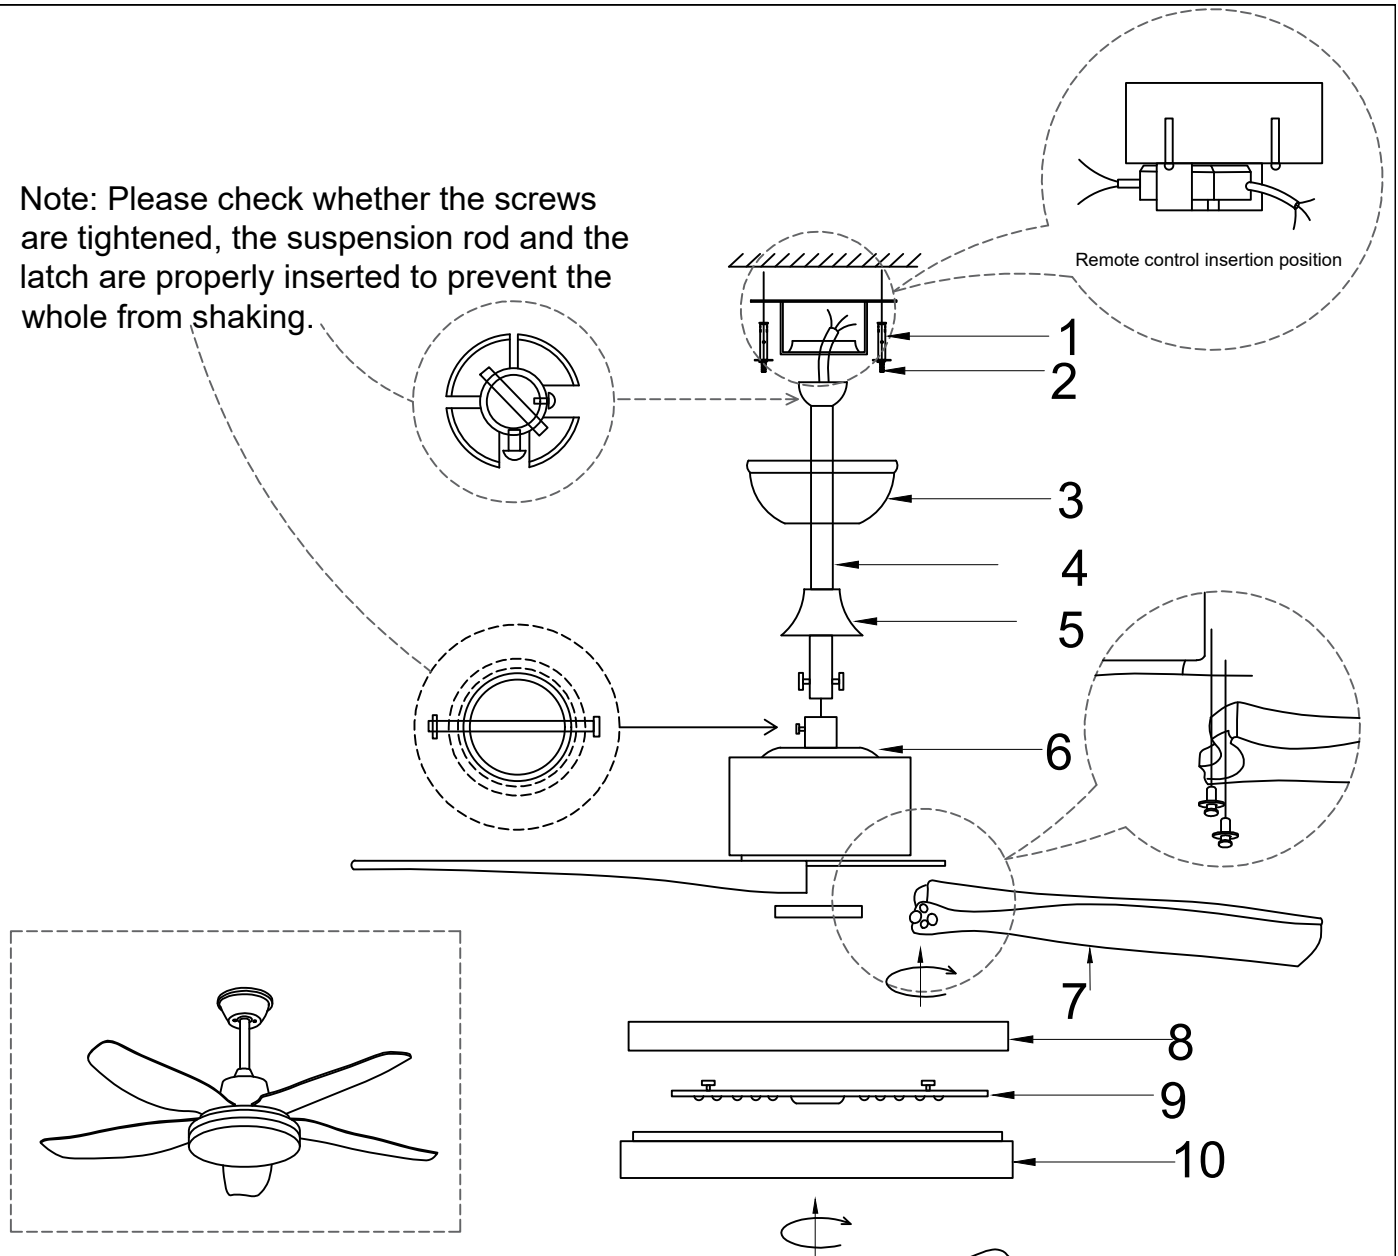

Note: Please check whether the screws are tightened, the suspension rod and the latch are properly inserted to prevent the whole from shaking.

Serial number	Parts Name	quantity
1	Hanger	1
2	Expansion screws	2
3	Hanging Bell	1
4	Boom assembly	1
5	Connector cover	1
6	Ceiling fan body	1
7	Fan blades	5
8	Lamp Panel	1
9	light source	1
10	lampshade	1