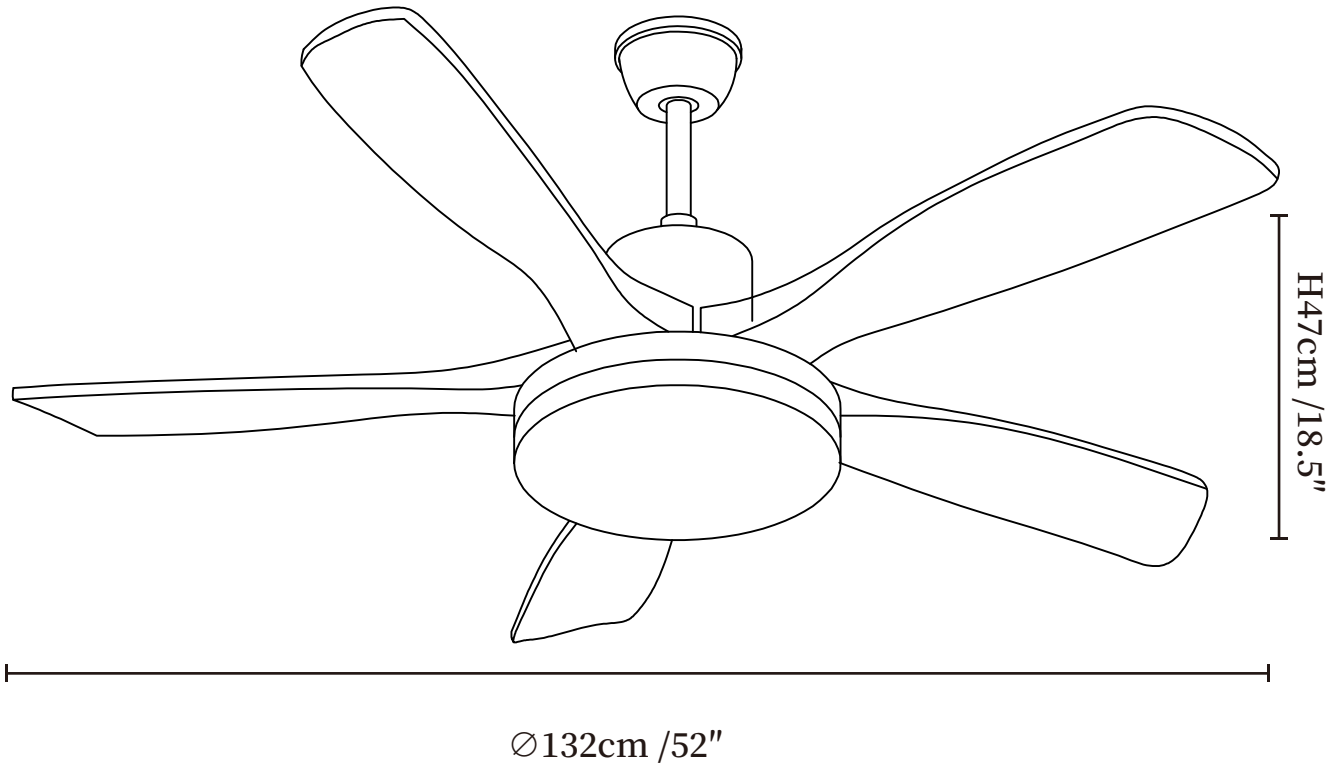

SPECIFICATION SHEET

SPECIFICATION DETAILS

*For custom options, consult factory for details

Fixture Dimensions	Ø 52" x H 18.5"
Light source	Integrated LED
Wattage	35W
Voltage	AC 110-240V
Mounting	Hardwired
CRI(Ra)	90+CRI
LED Rated Life	50000 hours
Color Temperature	Warm Light (3000K), Neutral Light (4000K), Cool Light (6000K)
Control method	Remote control.
Dimming	Three-color dimming.
Finishes	Walnut Color, Nickel.
Shade Details	White.
Material	Metal frame, ABS blades, acrylic shade, pure copper motor.
Rod Length	Suspension rod is 9.8"+4.9", and can be spliced as needed.

SPECIFICATION SHEET

SPECIFICATION DETAILS

*For custom options, consult factory for details

Fixture Dimensions	Ø 42" x H 15.7"
Light source	Integrated LED
Wattage	35W
Voltage	AC 110-240V
Mounting	Hardwired
CRI(Ra)	90+CRI
LED Rated Life	50000 hours
Color Temperature	Warm Light (3000K), Neutral Light (4000K), Cool Light (6000K)
Control method	Remote control.
Dimming	Three-color dimming.
Finishes	Walnut Color, Nickel.
Shade Details	White.
Material	Metal frame, ABS blades, acrylic shade, pure copper motor.
Rod Length	Suspension rod is 9.8"+4.9", and can be spliced as needed.