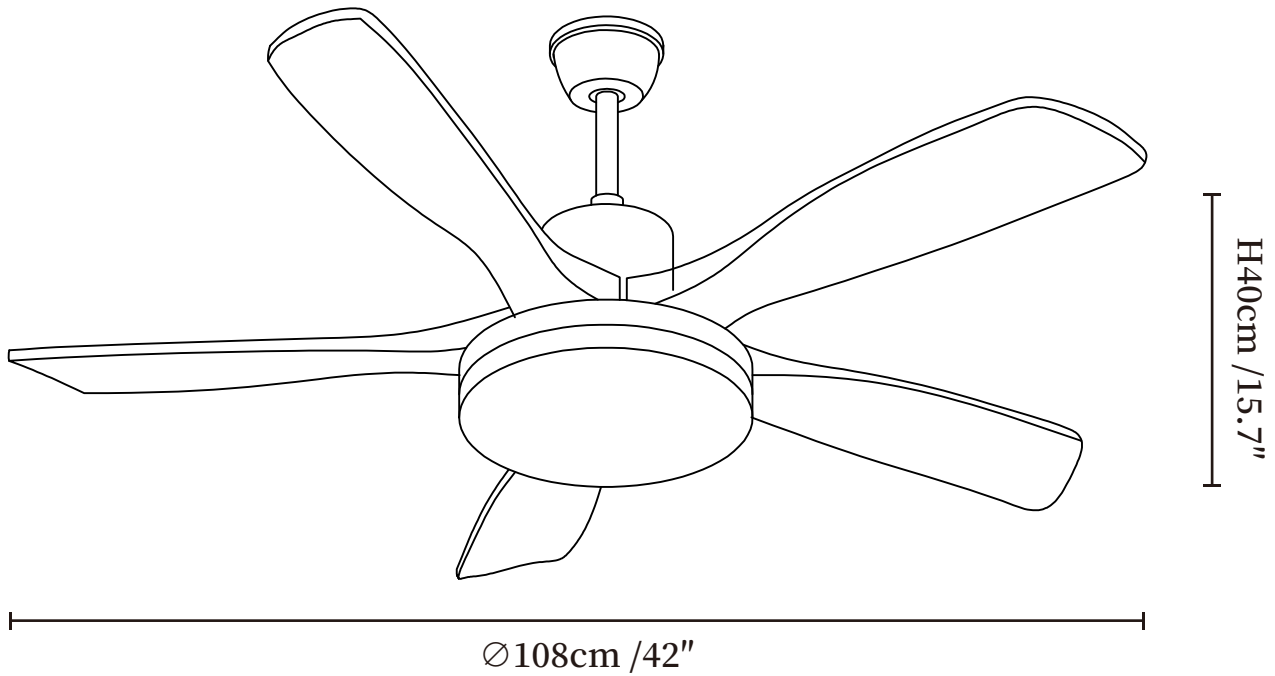

SPECIFICATION SHEET

SPECIFICATION DETAILS

*For custom options, consult factory for details

Fixture Dimensions	Ø 42" x H 15.7"
Light source	Integrated LED
Wattage	35W
Voltage	AC 110-240V
Mounting	Hardwired
CRI(Ra)	90+CRI
LED Rated Life	50000 hours
Color Temperature	Warm Light (3000K), Neutral Light (4000K), Cool Light (6000K)
Control method	Remote control.
Dimming	Three-color dimming.
Finishes	Walnut Color, Nickel.
Shade Details	White.
Material	Metal frame, ABS blades, acrylic shade, pure copper motor.
Rod Length	Suspension rod is 9.8"+4.9", and can be spliced as needed.

SPECIFICATION SHEET

SPECIFICATION DETAILS

*For custom options, consult factory for details

Fixture Dimensions	Ø 52" x H 18.5"
Light source	Integrated LED
Wattage	35W
Voltage	AC 110-240V
Mounting	Hardwired
CRI(Ra)	90+CRI
LED Rated Life	50000 hours
Color Temperature	Warm Light (3000K), Neutral Light (4000K), Cool Light (6000K)
Control method	Remote control.
Dimming	Three-color dimming.
Finishes	Walnut Color, Nickel.
Shade Details	White.
Material	Metal frame, ABS blades, acrylic shade, pure copper motor.
Rod Length	Suspension rod is 9.8"+4.9", and can be spliced as needed.