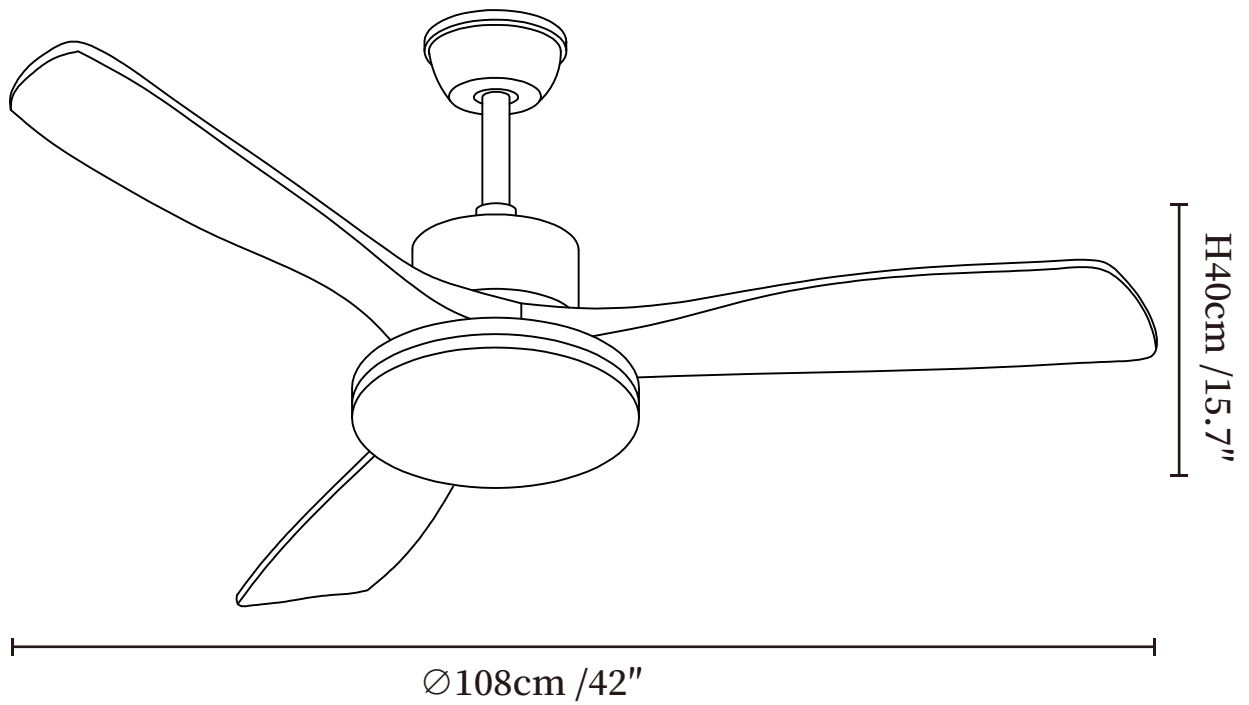

SPECIFICATION SHEET

SPECIFICATION DETAILS

*For custom options, consult factory for details

Fixture Dimensions	Ø 42" x H 15.7"
Light source	Integrated LED
Wattage	35W
Voltage	AC 110-240V
Mounting	Hardwired
CRI(Ra)	90+CRI
LED Rated Life	50000 hours
Color Temperature	Warm Light (3000K), Neutral Light (4000K), Cool Light (6000K)
Control method	Remote control.
Dimming	Three-color dimming.
Finishes	Walnut Color, Nickel.
Shade Details	White.
Material	Metal frame, ABS blades, acrylic shade, pure copper motor.
Rod Length	Suspension rod is 9.8"+4.9", and can be spliced as needed.

SPECIFICATION SHEET

SPECIFICATION DETAILS

*For custom options, consult factory for details

Fixture Dimensions	Ø 52" x H 18.5"
Light source	Integrated LED
Wattage	35W
Voltage	AC 110-240V
Mounting	Hardwired
CRI(Ra)	90+CRI
LED Rated Life	50000 hours
Color Temperature	Warm Light (3000K), Neutral Light (4000K), Cool Light (6000K)
Control method	Remote control.
Dimming	Three-color dimming.
Finishes	Walnut Color, Nickel.
Shade Details	White.
Material	Metal frame, ABS blades, acrylic shade, pure copper motor.
Rod Length	Suspension rod is 9.8"+4.9", and can be spliced as needed.