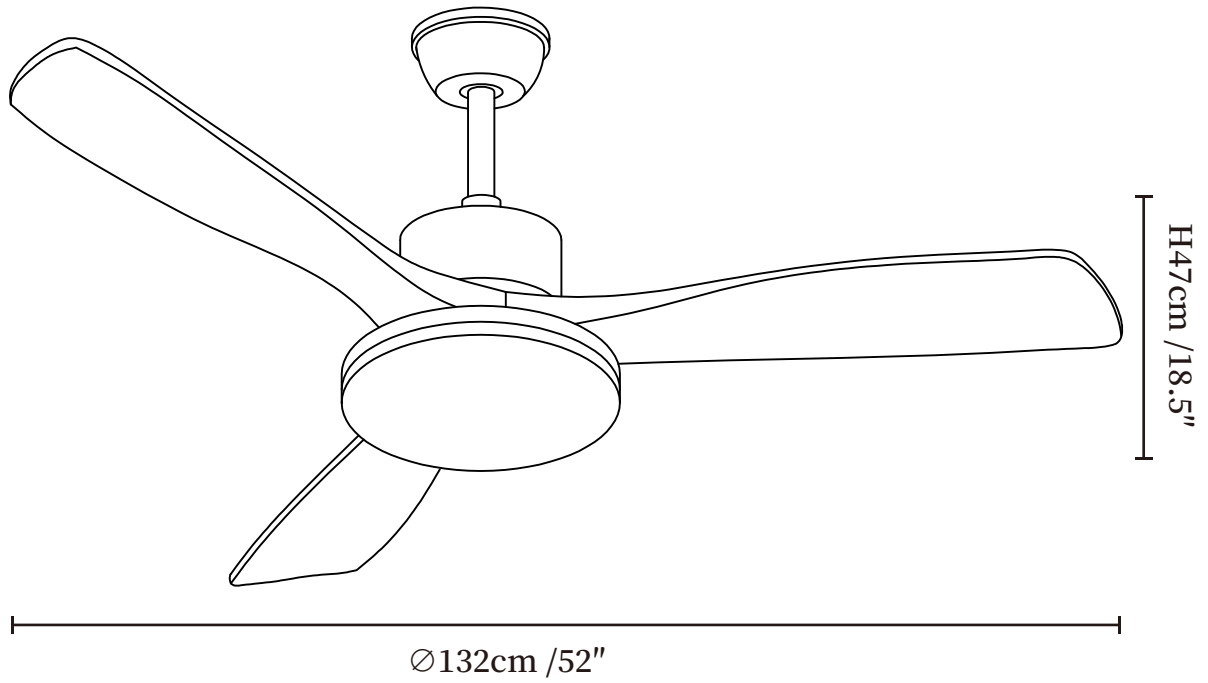

SPECIFICATION SHEET

SPECIFICATION DETAILS

*For custom options, consult factory for details

Fixture Dimensions	Ø 42" x H 15.7"
Light source	Integrated LED
Wattage	35W
Voltage	AC 110-240V
Mounting	Hardwired
CRI(Ra)	90+CRI
LED Rated Life	50000 hours
Color Temperature	Warm Light (3000K), Neutral Light (4000K), Cool Light (6000K)
Control method	Remote control.
Dimming	Three-color dimming.
Finishes	Walnut Color, Nickel.
Shade Details	White.
Material	Metal frame, ABS blades, acrylic shade, pure copper motor.
Rod Length	Suspension rod is 9.8"+4.9", and can be spliced as needed.

SPECIFICATION SHEET

SPECIFICATION DETAILS

*For custom options, consult factory for details

Fixture Dimensions	Ø 52" x H 18.5"
Light source	Integrated LED
Wattage	35W
Voltage	AC 110-240V
Mounting	Hardwired
CRI(Ra)	90+CRI
LED Rated Life	50000 hours
Color Temperature	Warm Light (3000K), Neutral Light (4000K), Cool Light (6000K)
Control method	Remote control.
Dimming	Three-color dimming.
Finishes	Walnut Color, Nickel.
Shade Details	White.
Material	Metal frame, ABS blades, acrylic shade, pure copper motor.
Rod Length	Suspension rod is 9.8"+4.9", and can be spliced as needed.