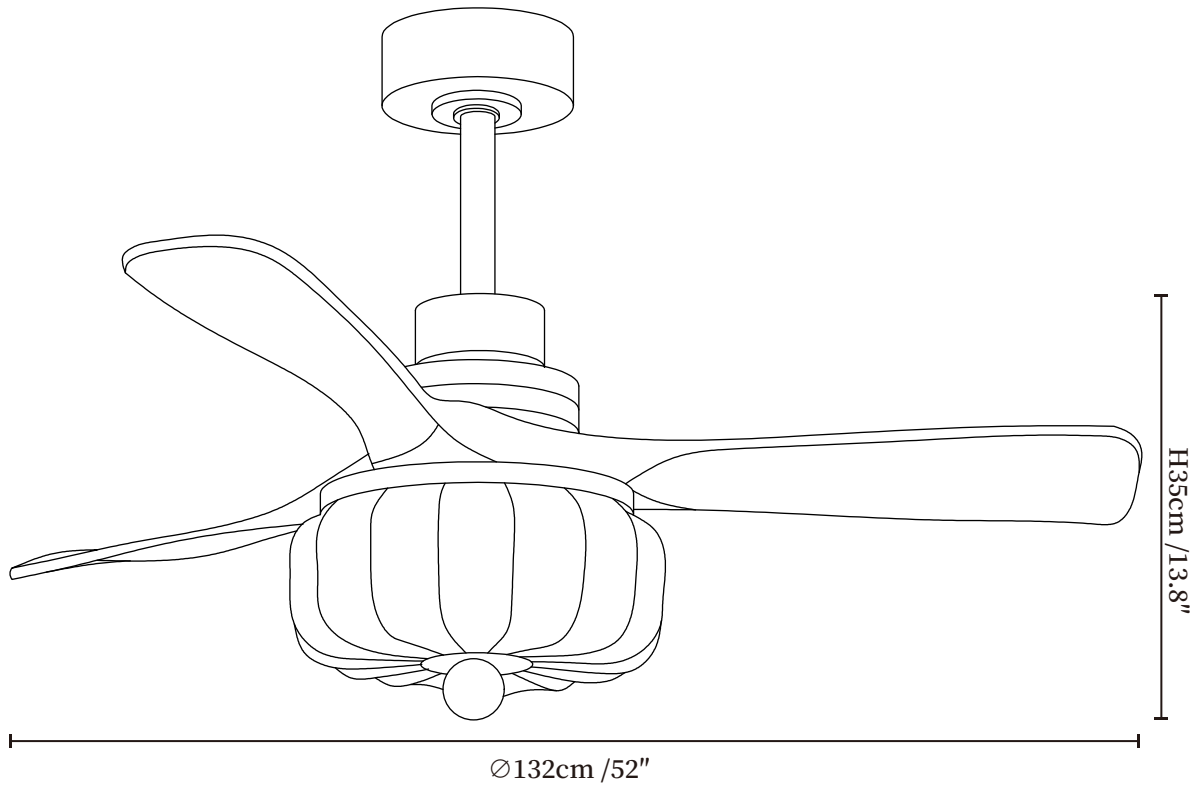

SPECIFICATION SHEET

SPECIFICATION DETAILS

*For custom options, consult factory for details

Fixture Dimensions	$\text{Ø} 36'' \times \text{H} 13.8''$ $\text{Ø} 42'' \times \text{H} 13.8''$ $\text{Ø} 52'' \times \text{H} 13.8''$
Light source	Integrated LED
Wattage	24W
Voltage	AC 110-240V
Mounting	Hardwired
CRI(Ra)	90+CRI
LED Rated Life	50000 hours
Color Temperature	Warm Light (3000K), Neutral Light (4000K), Cool Light (6000K)
Control method	Remote control.
Dimming	Three-color dimming.
Finishes	Walnut Color, Black.
Shade Details	White.
Material	Metal frame, ABS blades, Fabric shade, pure copper motor.
Rod Length	Suspension rod is $3.9''+7.9''$, and can be spliced as needed.