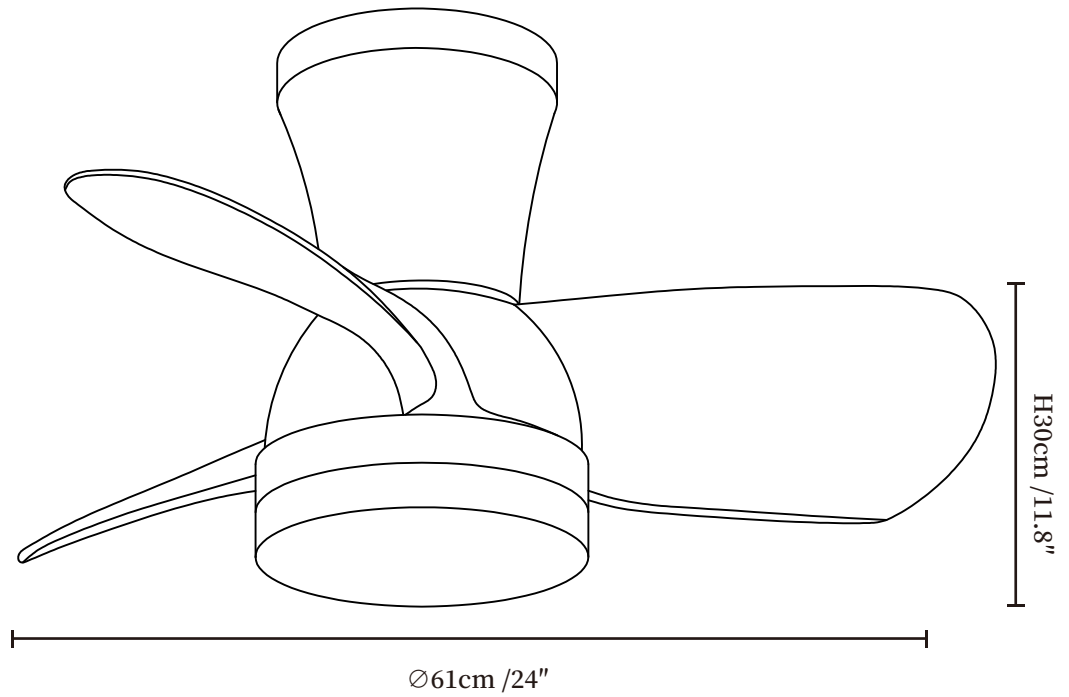

SPECIFICATION SHEET

SPECIFICATION DETAILS

*For custom options, consult factory for details

Fixture Dimensions	Ø 24" x H 11.8"
Light source	Integrated LED
Wattage	24W
Voltage	AC 110-240V
Mounting	Hardwired
CRI(Ra)	90+CRI
LED Rated Life	50000 hours
Color Temperature	Warm Light (3000K), Neutral Light (4000K), Cool Light (6000K)
Control method	Remote control.
Dimming	Three-color dimming.
Finishes	Nickel, Walnut Wood
Shade Details	White
Material	Metal frame, ABS blades, acrylic shade, pure copper motor