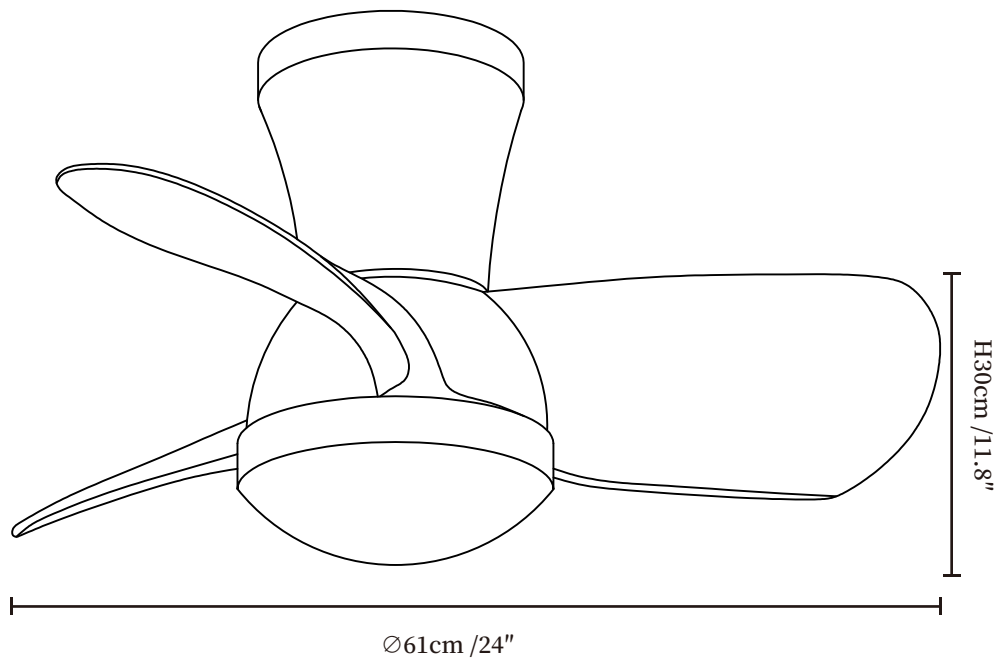

SPECIFICATION SHEET

SPECIFICATION DETAILS

*For custom options, consult factory for details

Fixture Dimensions	Ø 24" x H 11.8"
Light source	Integrated LED
Wattage	24W
Voltage	AC 110-240V
Mounting	Hardwired
CRI(Ra)	90+CRI
LED Rated Life	50000 hours
Color Temperature	Warm Light (3000K), Neutral Light (4000K), Cool Light (6000K)
Control method	Remote control.
Dimming	Three-color dimming.
Finishes	Nickel, Walnut Wood
Shade Details	White
Material	Metal frame, ABS blades, acrylic shade, pure copper motor