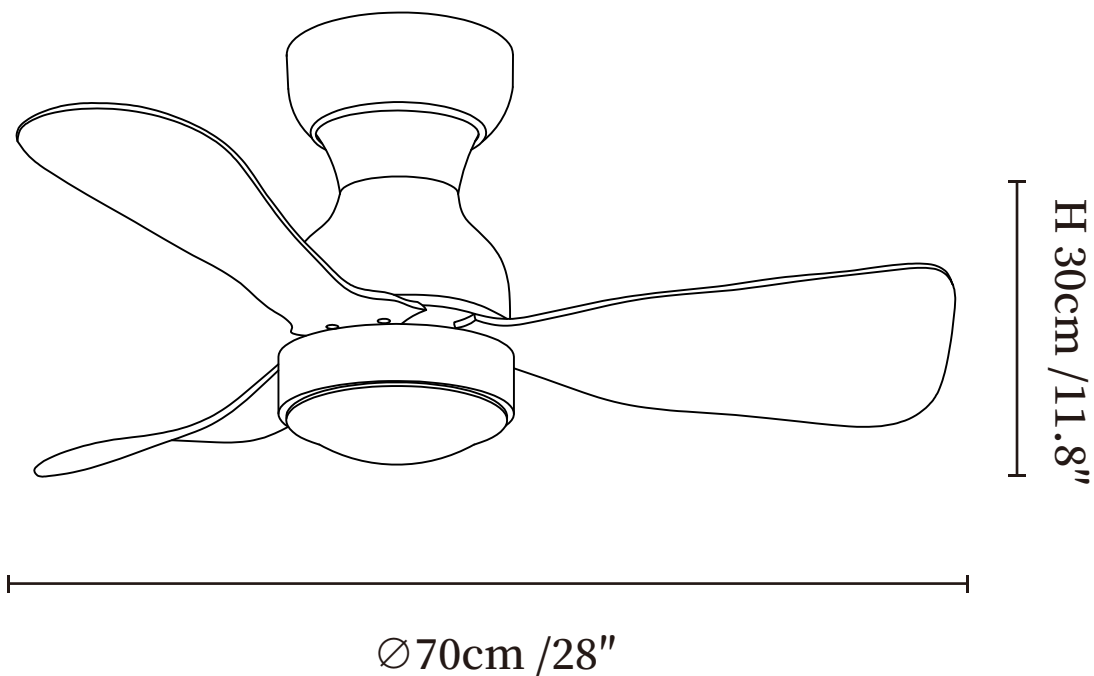

# SPECIFICATION SHEET

## SPECIFICATION DETAILS

\*For custom options, consult factory for details

<b>Fixture Dimensions</b>	Ø 28" x H 11.8"
<b>Light source</b>	Integrated LED
<b>Wattage</b>	24W
<b>Voltage</b>	AC 110-240V
<b>Mounting</b>	Hardwired
<b>CRI(Ra)</b>	90+CRI
<b>LED Rated Life</b>	50000 hours
<b>Color Temperature</b>	Warm Light (3000K), Neutral Light (4000K), Cool Light (6000K)
<b>Control method</b>	Remote control.
<b>Dimming</b>	Three-color dimming.
<b>Finishes</b>	Black, Nickel, Walnut Wood.
<b>Shade Details</b>	White.
<b>Material</b>	Metal frame, ABS blades, acrylic shade, pure copper motor.
<b>Rod Length</b>	Suspension rod is 9.8"+4.9", and can be spliced as needed.