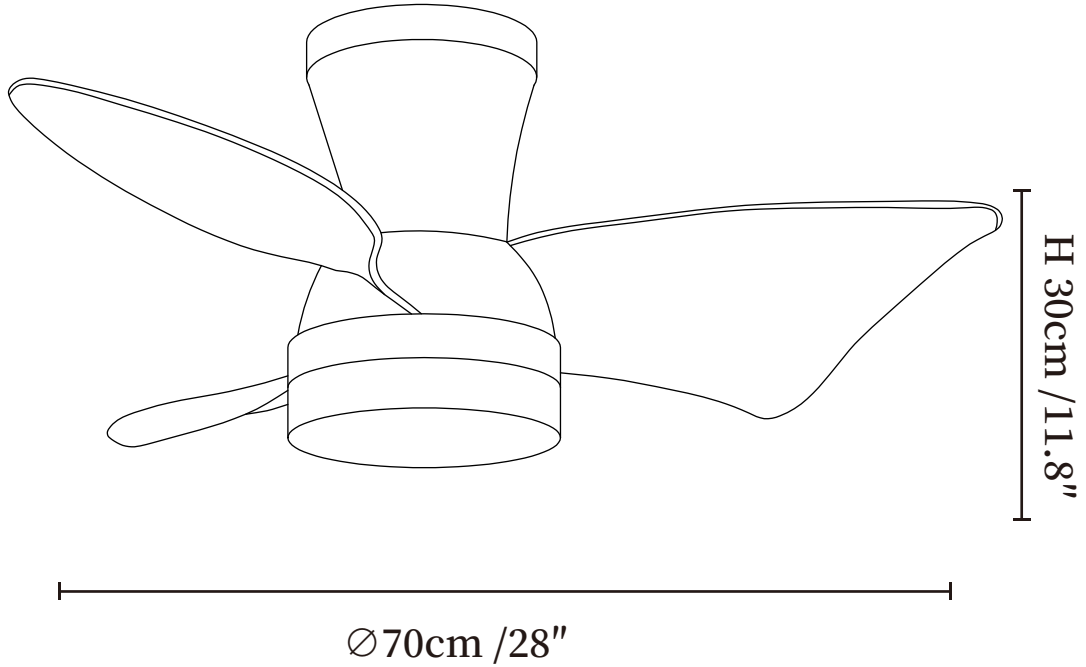

SPECIFICATION SHEET

SPECIFICATION DETAILS

*For custom options, consult factory for details

Fixture Dimensions	∅ 28" x H 11.8"
Light source	Integrated LED
Wattage	18W
Voltage	AC 110-240V
Mounting	Hardwired
CRI(Ra)	90+CRI
LED Rated Life	50000 hours
Color Temperature	Warm Light (3000K), Neutral Light (4000K), Cool Light (6000K)
Control method	Remote control.
Dimming	Three-color dimming.
Finishes	Walnut Wood, Nickel, Black, Gold.
Shade Details	White.
Material	Metal frame, ABS blades, acrylic shade, pure copper motor.
Rod Length	Suspension rod is 9.8"+4.9", and can be spliced as needed.