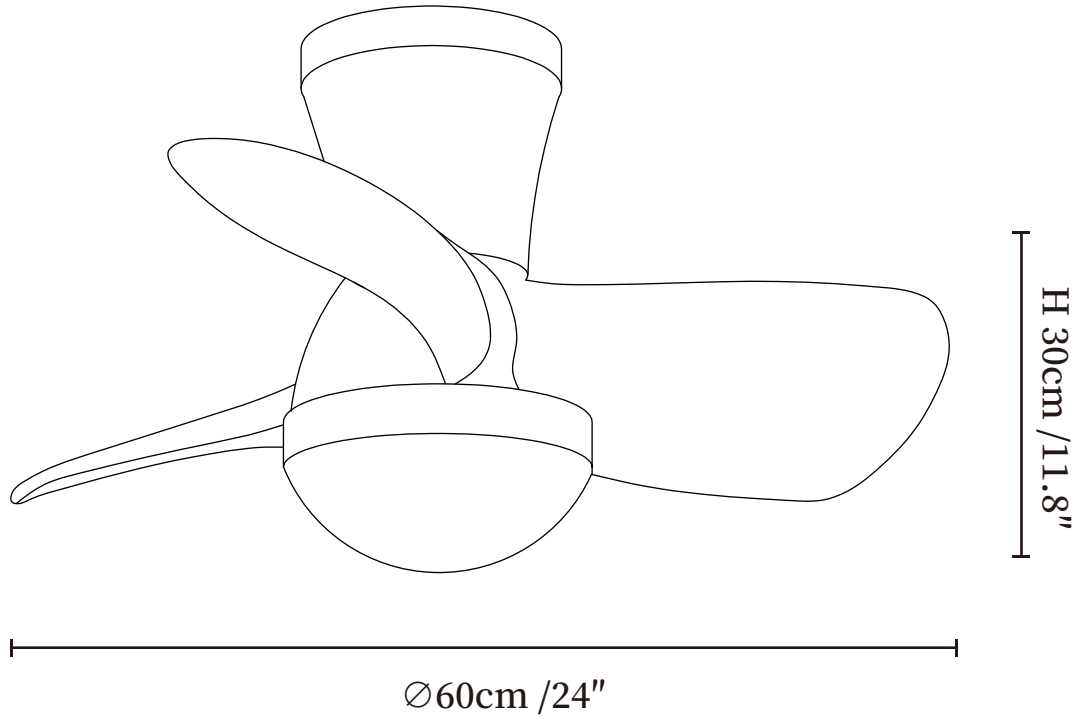

SPECIFICATION SHEET

SPECIFICATION DETAILS

*For custom options, consult factory for details

Fixture Dimensions	Ø 24" x H 11.8"
Light source	Integrated LED
Wattage	18W
Voltage	AC 110-240V
Mounting	Hardwired
CRI(Ra)	90+CRI
LED Rated Life	50000 hours
Color Temperature	Warm Light (3000K), Neutral Light (4000K), Cool Light (6000K)
Control method	Remote control.
Dimming	Three-color dimming.
Finishes	Walnut Wood, Nickel, Black, Gold.
Shade Details	White.
Material	Metal frame, ABS blades, acrylic shade, pure copper motor.
Rod Length	Suspension rod is 9.8"+4.9", and can be spliced as needed.