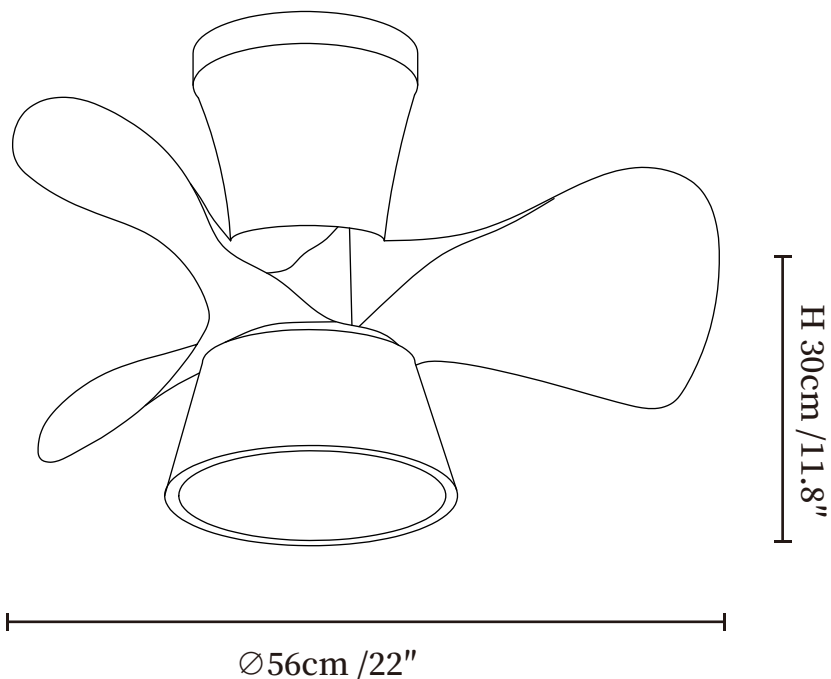

## SPECIFICATION DETAILS

\*For custom options, consult factory for details

<b>Fixture Dimensions</b>	Ø 22" x H 11.8"
<b>Light source</b>	Integrated LED
<b>Wattage</b>	18W
<b>Voltage</b>	AC 110-240V
<b>Mounting</b>	Hardwired
<b>CRI(Ra)</b>	90+CRI
<b>LED Rated Life</b>	50000 hours
<b>Color Temperature</b>	Warm Light (3000K), Neutral Light (4000K), Cool Light (6000K)
<b>Control method</b>	Remote control.
<b>Dimming</b>	Three-color dimming.
<b>Finishes</b>	Walnut Wood, Nickel, Black, Gold.
<b>Shade Details</b>	White.
<b>Material</b>	Metal frame, ABS blades, acrylic shade, pure copper motor.
<b>Rod Length</b>	Suspension rod is 9.8"+4.9", and can be spliced as needed.