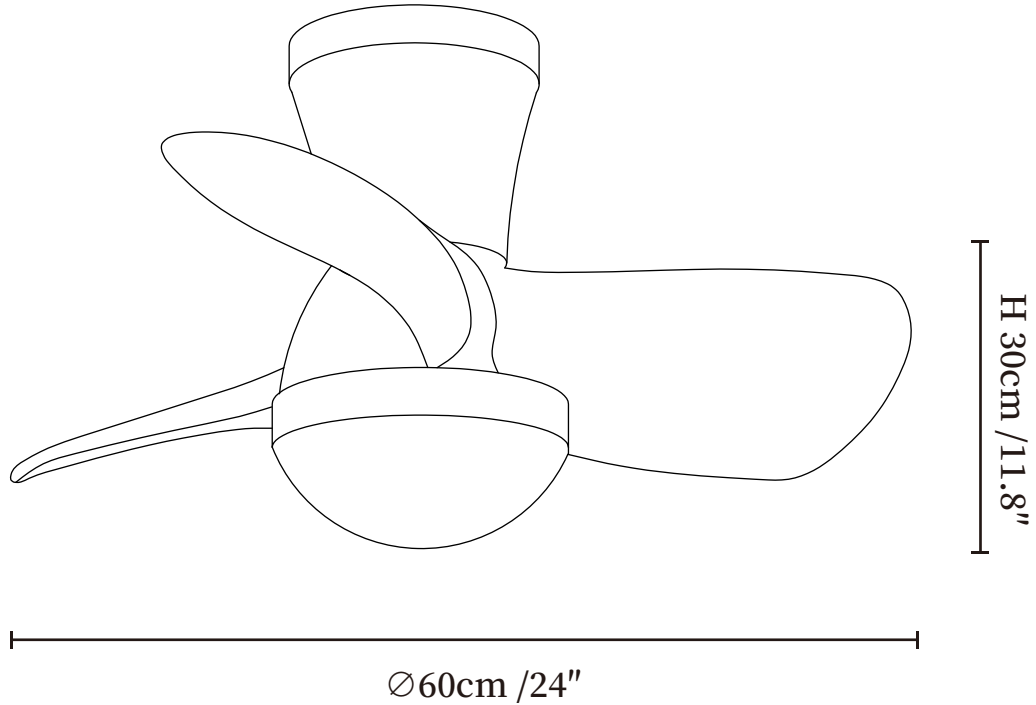

SPECIFICATION SHEET

SPECIFICATION DETAILS

*For custom options, consult factory for details

Fixture Dimensions	Ø 24" x H 11.8"
Light source	Integrated LED
Wattage	18W
Voltage	AC 110-240V
Mounting	Hardwired
CRI(Ra)	90+CRI
LED Rated Life	50000 hours
Color Temperature	Warm Light (3000K), Neutral Light (4000K), Cool Light (6000K)
Control method	Remote control.
Dimming	Three-color dimming.
Finishes	Walnut Wood, Nickel, Black, Gold.
Shade Details	White.
Material	Metal frame, ABS blades, acrylic shade, pure copper motor.
Rod Length	Suspension rod is 9.8"+4.9", and can be spliced as needed.