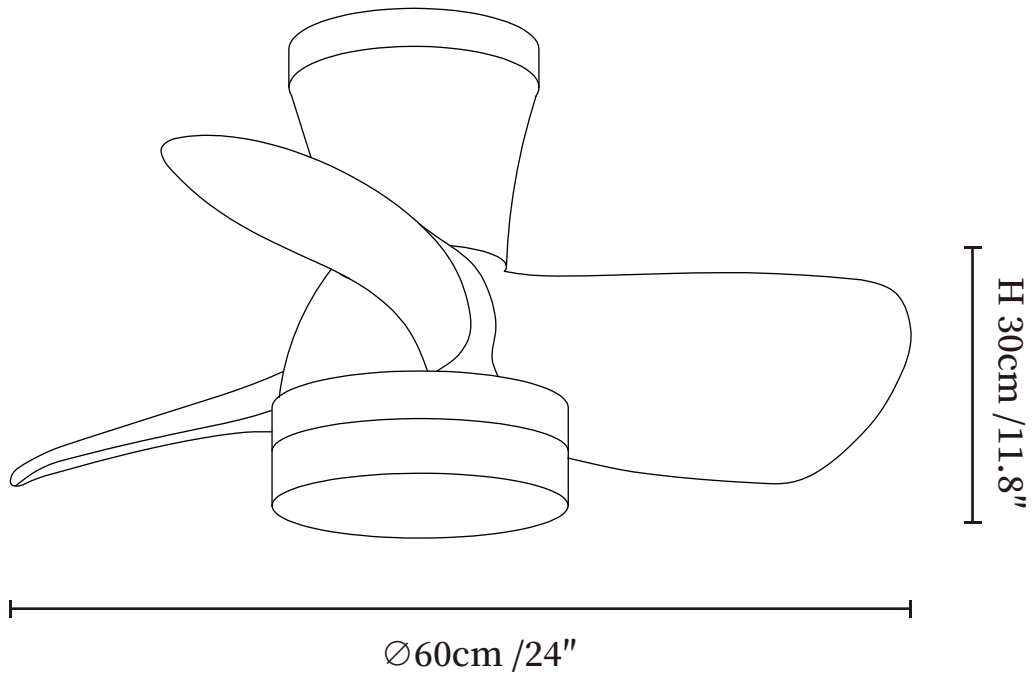

SPECIFICATION SHEET

SPECIFICATION DETAILS

*For custom options, consult factory for details

Fixture Dimensions	Ø 24" x H 11.8"
Light source	Integrated LED
Wattage	18W
Voltage	AC 110-240V
Mounting	Hardwired
CRI(Ra)	90+CRI
LED Rated Life	50000 hours
Color Temperature	Warm Light (3000K), Neutral Light (4000K), Cool Light (6000K)
Control method	Remote control.
Dimming	Three-color dimming.
Finishes	Walnut Wood, Nickel, Black, Gold.
Shade Details	White.
Material	Metal frame, ABS blades, acrylic shade, pure copper motor.
Rod Length	Suspension rod is 9.8"+4.9", and can be spliced as needed.