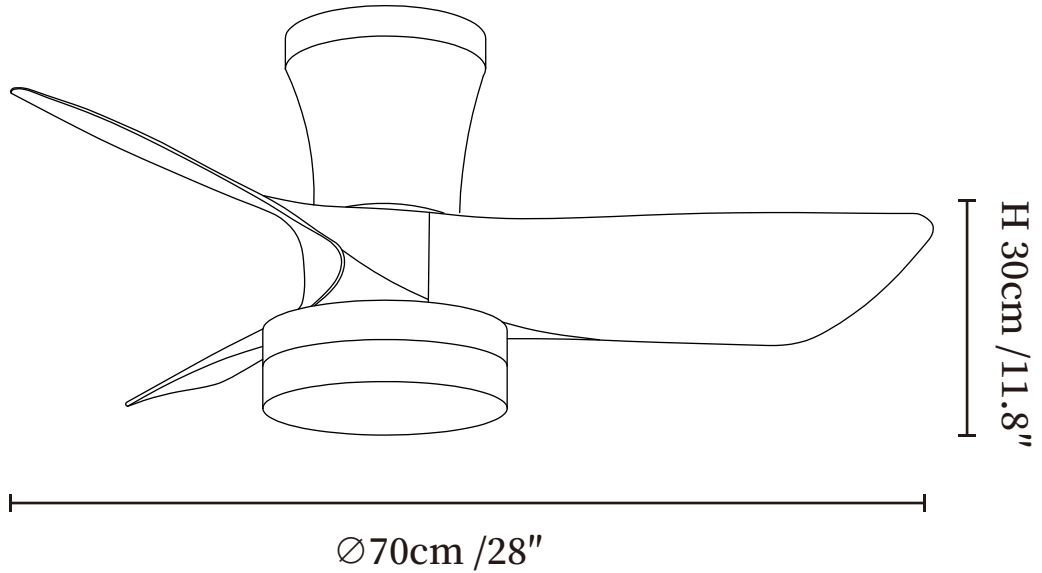

SPECIFICATION SHEET

SPECIFICATION DETAILS

*For custom options, consult factory for details

Fixture Dimensions	$\varnothing 28'' \times H 11.8''$
Light source	Integrated LED
Wattage	18W
Voltage	AC 110-240V
Mounting	Hardwired
CRI(Ra)	90+CRI
LED Rated Life	50000 hours
Color Temperature	Warm Light (3000K), Neutral Light (4000K), Cool Light (6000K)
Control method	Remote control.
Dimming	Three-color dimming.
Finishes	Walnut Wood, Nickel, Black, Gold.
Shade Details	White.
Material	Metal frame, ABS blades, acrylic shade, pure copper motor.
Rod Length	Suspension rod is $9.8''+4.9''$, and can be spliced as needed.