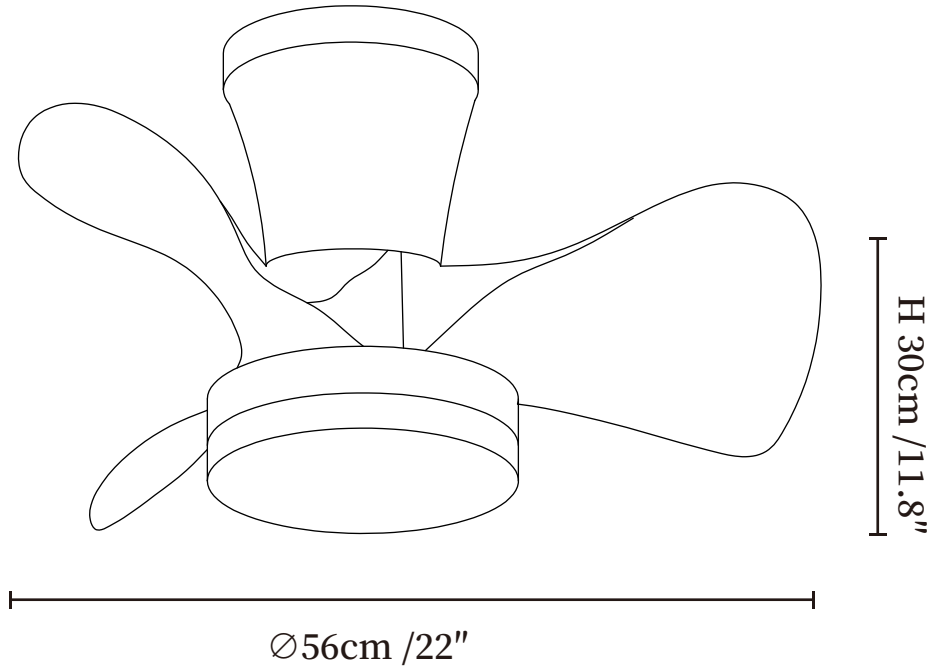

## SPECIFICATION DETAILS

\*For custom options, consult factory for details

<b>Fixture Dimensions</b>	Ø 22" x H 11.8"
<b>Light source</b>	Integrated LED
<b>Wattage</b>	18W
<b>Voltage</b>	AC 110-240V
<b>Mounting</b>	Hardwired
<b>CRI(Ra)</b>	90+CRI
<b>LED Rated Life</b>	50000 hours
<b>Color Temperature</b>	Warm Light (3000K), Neutral Light (4000K), Cool Light (6000K)
<b>Control method</b>	Remote control.
<b>Dimming</b>	Three-color dimming.
<b>Finishes</b>	Walnut Wood, Nickel, Black, Gold.
<b>Shade Details</b>	White.
<b>Material</b>	Metal frame, ABS blades, acrylic shade, pure copper motor.
<b>Rod Length</b>	Suspension rod is 9.8"+4.9", and can be spliced as needed.