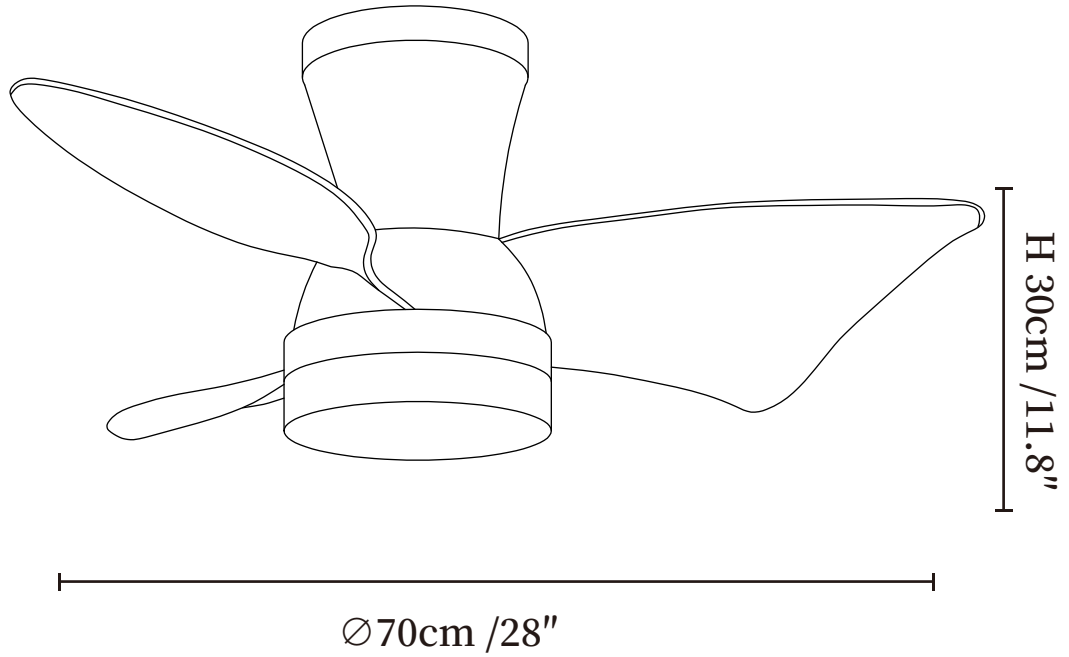

SPECIFICATION SHEET

SPECIFICATION DETAILS

*For custom options, consult factory for details

Fixture Dimensions	$\text{Ø } 28'' \times \text{H } 11.8''$
Light source	Integrated LED
Wattage	18W
Voltage	AC 110-240V
Mounting	Hardwired
CRI(Ra)	90+CRI
LED Rated Life	50000 hours
Color Temperature	Warm Light (3000K), Neutral Light (4000K), Cool Light (6000K)
Control method	Remote control.
Dimming	Three-color dimming.
Finishes	Walnut Wood, Nickel, Black, Gold.
Shade Details	White.
Material	Metal frame, ABS blades, acrylic shade, pure copper motor.
Rod Length	Suspension rod is $9.8'' + 4.9''$, and can be spliced as needed.