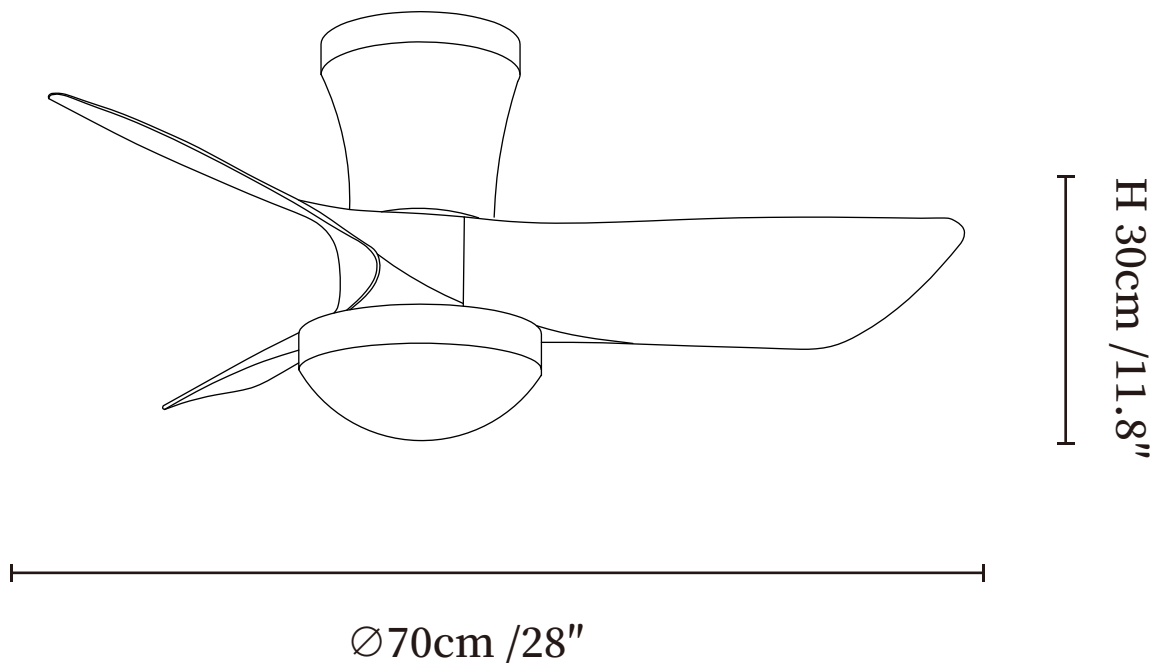

SPECIFICATION SHEET

SPECIFICATION DETAILS

*For custom options, consult factory for details

Fixture Dimensions	Ø 28" x H 11.8"
Light source	Integrated LED
Wattage	18W
Voltage	AC 110-240V
Mounting	Hardwired
CRI(Ra)	90+CRI
LED Rated Life	50000 hours
Color Temperature	Warm Light (3000K), Neutral Light (4000K), Cool Light (6000K)
Control method	Remote control.
Dimming	Three-color dimming.
Finishes	Walnut Wood, Nickel, Black, Gold.
Shade Details	White.
Material	Metal frame, ABS blades, acrylic shade, pure copper motor.
Rod Length	Suspension rod is 9.8"+4.9", and can be spliced as needed.