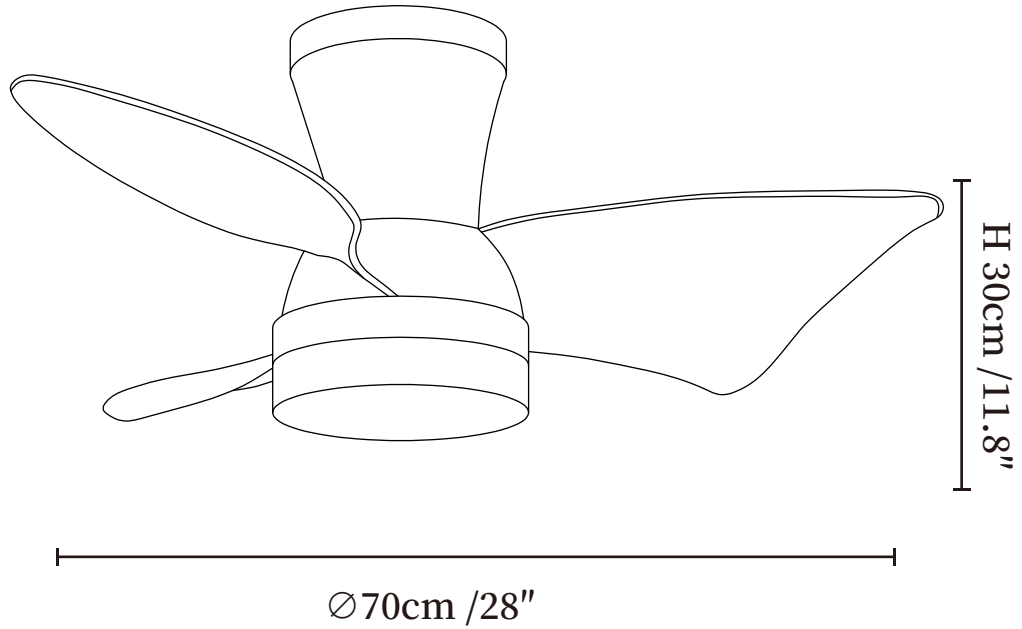

SPECIFICATION SHEET

SPECIFICATION DETAILS

*For custom options, consult factory for details

Fixture Dimensions	$\varnothing 28'' \times H 11.8''$
Light source	Integrated LED
Wattage	18W
Voltage	AC 110-240V
Mounting	Hardwired
CRI(Ra)	90+CRI
LED Rated Life	50000 hours
Color Temperature	Warm Light (3000K), Neutral Light (4000K), Cool Light (6000K)
Control method	Remote control.
Dimming	Three-color dimming.
Finishes	Walnut Wood, Nickel, Black, Gold.
Shade Details	White.
Material	Metal frame, ABS blades, acrylic shade, pure copper motor.
Rod Length	Suspension rod is $9.8''+4.9''$, and can be spliced as needed.