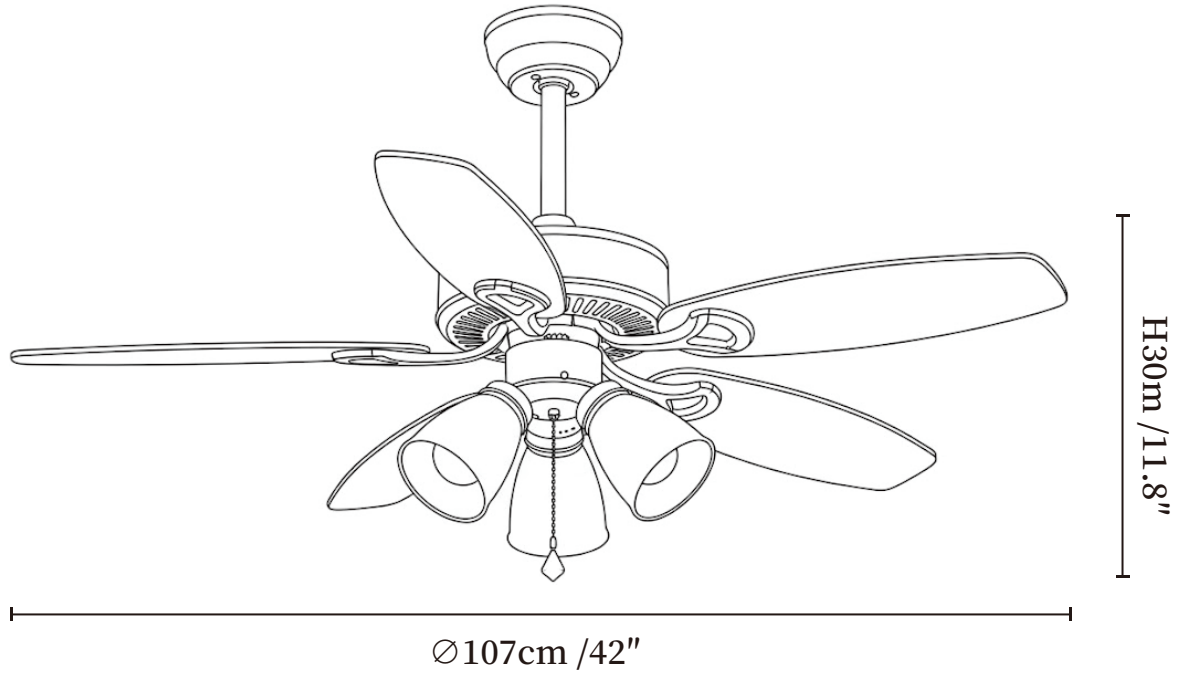

SPECIFICATION DETAILS

*For custom options, consult factory for details

Fixture Dimensions	$\varnothing 42'' \times H 11.8''$
Light source	E26 or E27 (bulb not included)
Wattage	MAX 40W incandescent bulb or LED equivalent.
Voltage	AC 110-220V
Mounting	Hardwired.
Dimming	Please purchase dimmable light bulbs separately.
Control method	Remote control.
Material	Metal frame, Wooden blades, glass shade, pure copper motor.
Finishes	Walnut Wood, Black.
Shade Details	White, Amber, Beige.