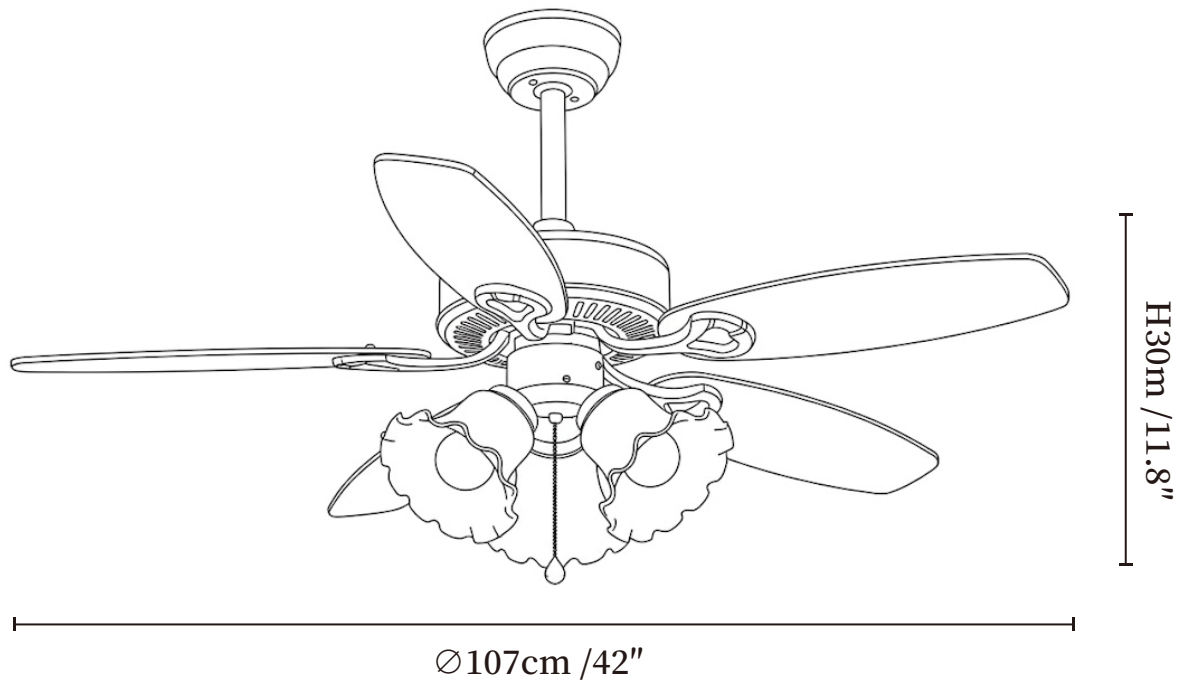

#### SPECIFICATION DETAILS

\*For custom options, consult factory for details

<b>Fixture Dimensions</b>	$\varnothing 42'' \times H 11.8''$
<b>Light source</b>	E26 or E27 (bulb not included)
<b>Wattage</b>	MAX 40W incandescent bulb or LED equivalent.
<b>Voltage</b>	AC 110-220V
<b>Mounting</b>	Hardwired.
<b>Dimming</b>	Please purchase dimmable light bulbs separately.
<b>Control method</b>	Remote control.
<b>Material</b>	Metal frame, Wooden blades, glass shade, pure copper motor.
<b>Finishes</b>	Walnut Wood, Black.
<b>Shade Details</b>	White, Amber, Beige.

#### SPECIFICATION DETAILS

\*For custom options, consult factory for details

<b>Fixture Dimensions</b>	Ø 42" x H 11.8"
<b>Light source</b>	E26 or E27 (bulb not included)
<b>Wattage</b>	MAX 40W incandescent bulb or LED equivalent.
<b>Voltage</b>	AC 110-220V
<b>Mounting</b>	Hardwired.
<b>Dimming</b>	Please purchase dimmable light bulbs separately.
<b>Control method</b>	Remote control.
<b>Material</b>	Metal frame, Wooden blades, glass shade, pure copper motor.
<b>Finishes</b>	Walnut Wood, Black.
<b>Shade Details</b>	White, Amber, Beige.