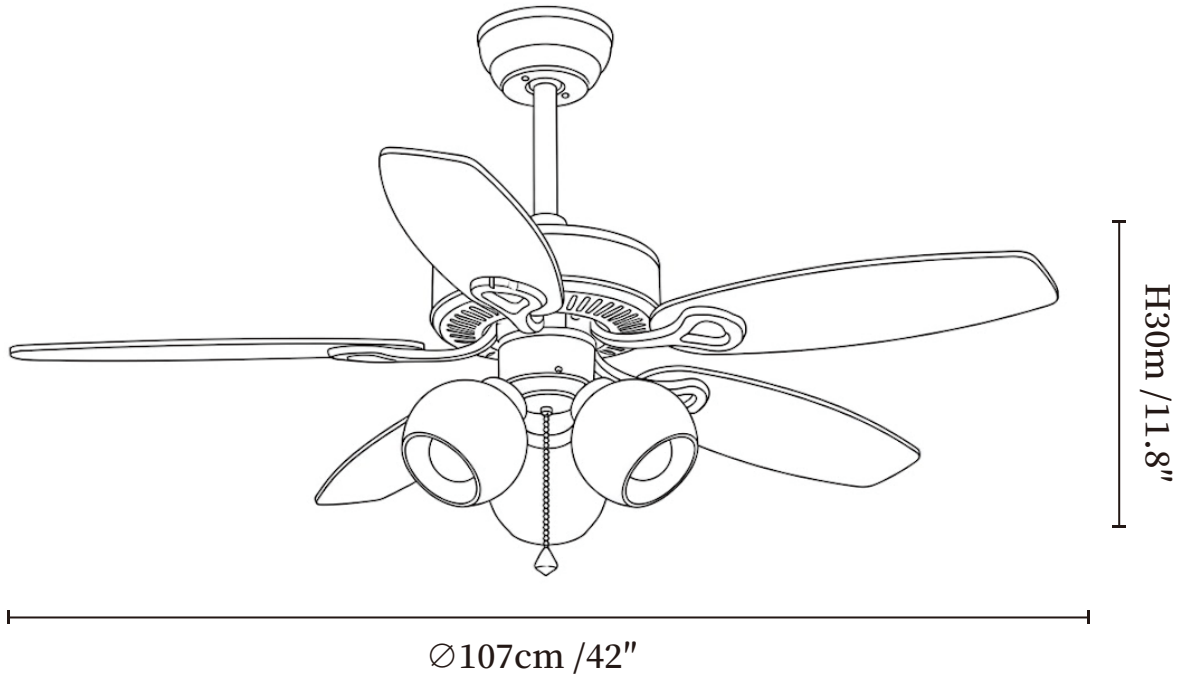

#### SPECIFICATION DETAILS

\*For custom options, consult factory for details

<b>Fixture Dimensions</b>	$\varnothing 42'' \times H 11.8''$
<b>Light source</b>	E26 or E27 (bulb not included)
<b>Wattage</b>	MAX 40W incandescent bulb or LED equivalent.
<b>Voltage</b>	AC 110-220V
<b>Mounting</b>	Hardwired.
<b>Dimming</b>	Please purchase dimmable light bulbs separately.
<b>Control method</b>	Remote control.
<b>Material</b>	Metal frame, Wooden blades, glass shade, pure copper motor.
<b>Finishes</b>	Walnut Wood, Black.
<b>Shade Details</b>	White, Amber, Beige.

#### SPECIFICATION DETAILS

\*For custom options, consult factory for details

<b>Fixture Dimensions</b>	Ø 42" x H 11.8"
<b>Light source</b>	E26 or E27 (bulb not included)
<b>Wattage</b>	MAX 40W incandescent bulb or LED equivalent.
<b>Voltage</b>	AC 110-220V
<b>Mounting</b>	Hardwired.
<b>Dimming</b>	Please purchase dimmable light bulbs separately.
<b>Control method</b>	Remote control.
<b>Material</b>	Metal frame, Wooden blades, glass shade, pure copper motor.
<b>Finishes</b>	Walnut Wood, Black.
<b>Shade Details</b>	White, Amber, Beige.