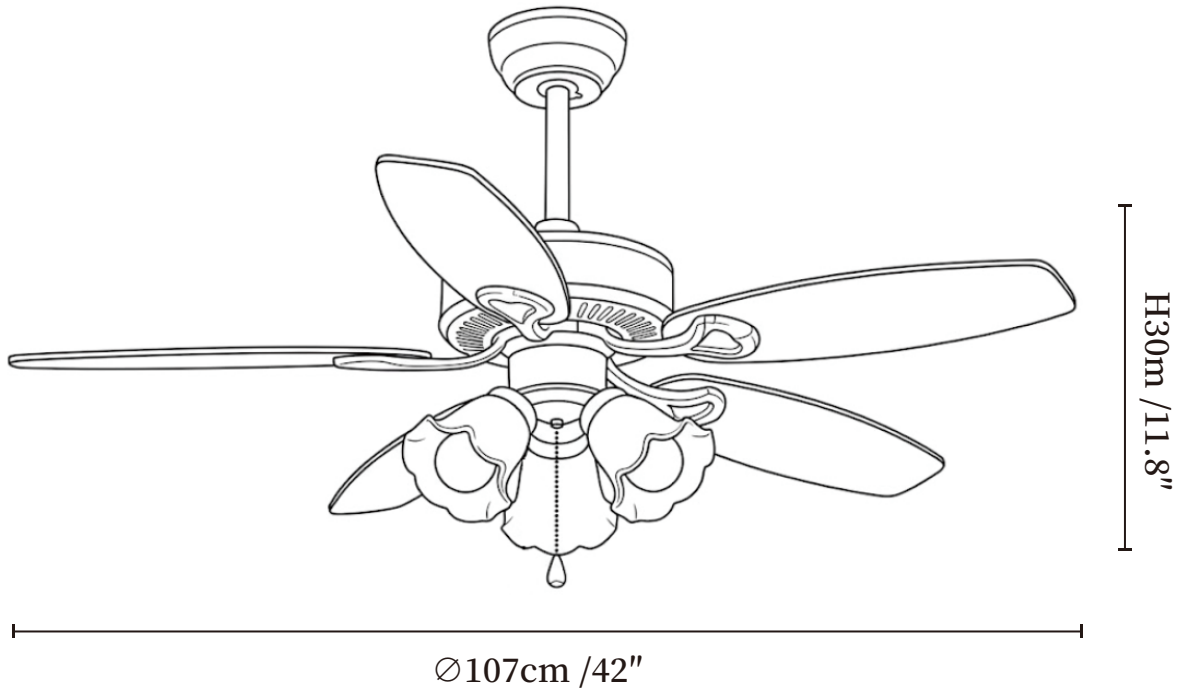

#### SPECIFICATION DETAILS

\*For custom options, consult factory for details

<b>Fixture Dimensions</b>	$\varnothing 42'' \times H 11.8''$
<b>Light source</b>	E26 or E27 (bulb not included)
<b>Wattage</b>	MAX 40W incandescent bulb or LED equivalent.
<b>Voltage</b>	AC 110-220V
<b>Mounting</b>	Hardwired.
<b>Dimming</b>	Please purchase dimmable light bulbs separately.
<b>Control method</b>	Remote control.
<b>Material</b>	Metal frame, Wooden blades, glass shade, pure copper motor.
<b>Finishes</b>	Walnut Wood, Black.
<b>Shade Details</b>	White, Amber, Beige.