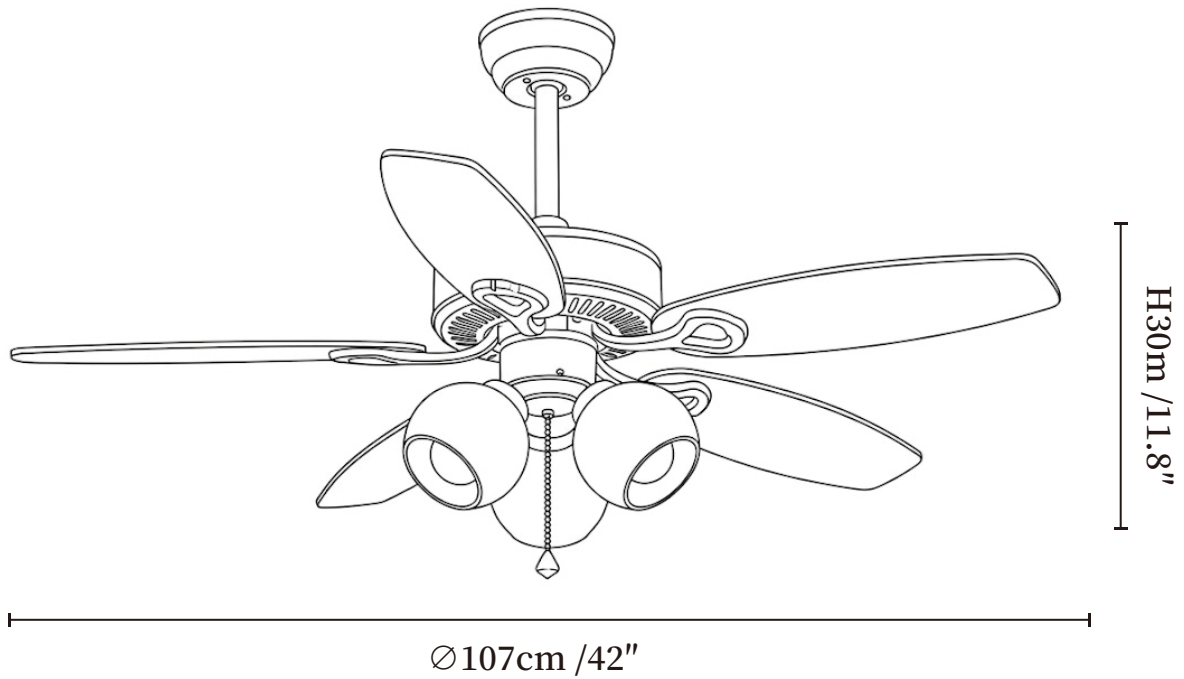

#### SPECIFICATION DETAILS

\*For custom options, consult factory for details

<b>Fixture Dimensions</b>	$\varnothing 42'' \times H 11.8''$
<b>Light source</b>	E26 or E27 (bulb not included)
<b>Wattage</b>	MAX 40W incandescent bulb or LED equivalent.
<b>Voltage</b>	AC 110-220V
<b>Mounting</b>	Hardwired.
<b>Dimming</b>	Please purchase dimmable light bulbs separately.
<b>Control method</b>	Remote control.
<b>Material</b>	Metal frame, Wooden blades, glass shade, pure copper motor.
<b>Finishes</b>	Walnut Wood, Black.
<b>Shade Details</b>	White, Amber, Beige.

#### SPECIFICATION DETAILS

\*For custom options, consult factory for details

<b>Fixture Dimensions</b>	Ø 42" x H 11.8"
<b>Light source</b>	E26 or E27 (bulb not included)
<b>Wattage</b>	MAX 40W incandescent bulb or LED equivalent.
<b>Voltage</b>	AC 110-220V
<b>Mounting</b>	Hardwired.
<b>Dimming</b>	Please purchase dimmable light bulbs separately.
<b>Control method</b>	Remote control.
<b>Material</b>	Metal frame, Wooden blades, glass shade, pure copper motor.
<b>Finishes</b>	Walnut Wood, Black.
<b>Shade Details</b>	White, Amber, Beige.