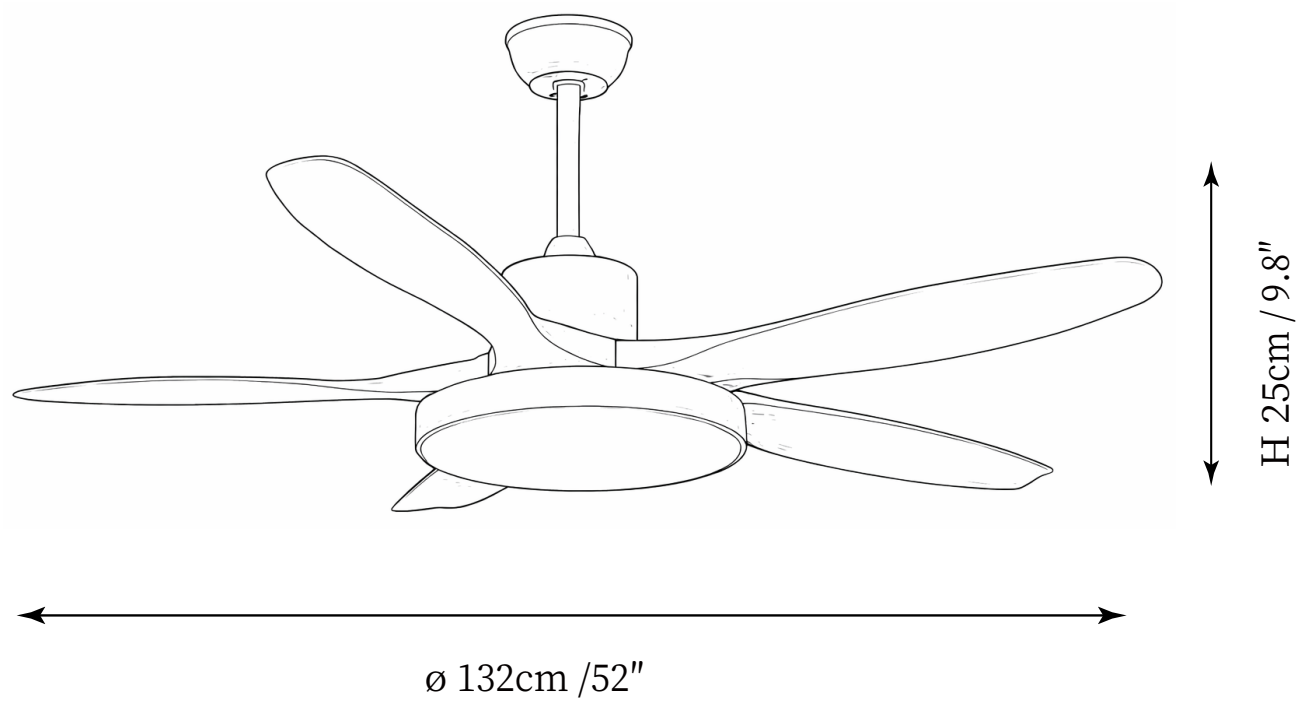

SPECIFICATION DETAILS

*For custom options, consult factory for details

Fixture Dimensions	\varnothing 52" x H 9.8
Light source	Integrated LED
Wattage	24W
Voltage	AC 110-240V
Mounting	Hardwired
CRI(Ra)	90+CRI
LED Rated Life	50000 hours
Color Temperature	Warm Light (3000K), Neutral Light (4000K), Cool Light (6000K)
Control method	Remote control.
Dimming	Three-color dimming.
Finishes	Nature Wood Grain Color.
Shade Details	White.
Material	Metal frame, ABS blades, acrylic shade, pure copper motor.
Rod Length	Suspension rod is 9.8"+4.9", and can be spliced as needed.

SPECIFICATION DETAILS

*For custom options, consult factory for details

Fixture Dimensions	Ø 52" x H 9.8"
Light source	Integrated LED
Wattage	24W
Voltage	AC 110-240V
Mounting	Hardwired
CRI(Ra)	90+CRI
LED Rated Life	50000 hours
Color Temperature	Warm Light (3000K), Neutral Light (4000K), Cool Light (6000K)
Control method	Remote control.
Dimming	Three-color dimming.
Finishes	Nature Wood Grain Color.
Shade Details	White.
Material	Metal frame, ABS blades, acrylic shade, pure copper motor.
Rod Length	Suspension rod is 9.8"+4.9", and can be spliced as needed.