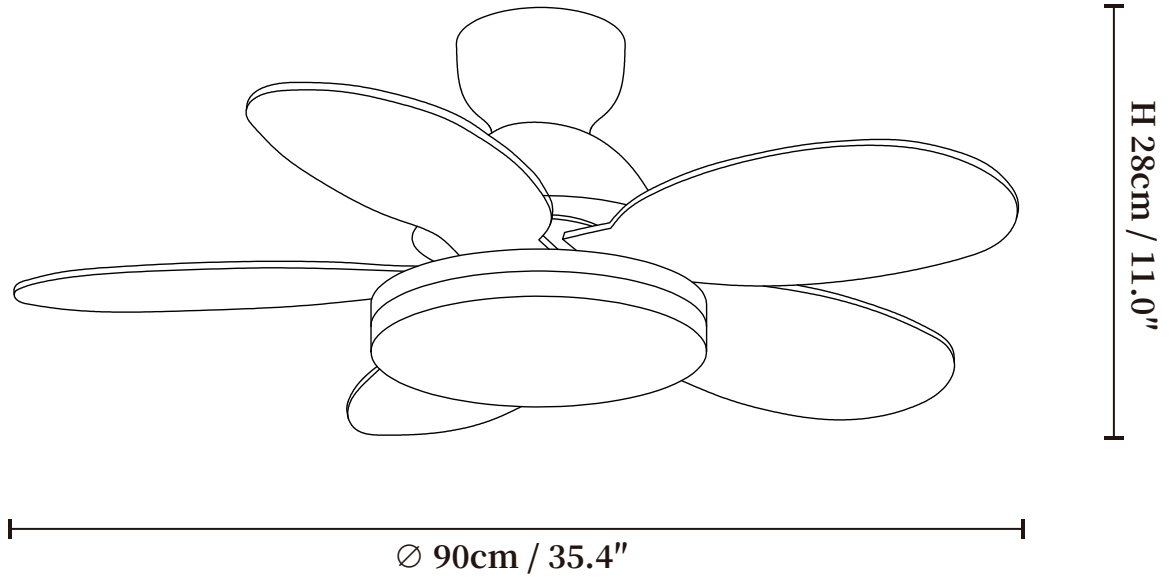

SPECIFICATION SHEET

SPECIFICATION DETAILS

*For custom options, consult factory for details

Fixture Dimensions	Ø 35.4" x H 11.0", Ø 39.4" x H 11.0"
Light source	Integrated LED
Wattage	24W
Voltage	AC 110-240V
Mounting	Hardwired
CRI(Ra)	90+CRI
LED Rated Life	50000 hours
Color Temperature	Warm Light (3000K), Neutral Light (4000K), Cool Light (6000K)
Control method	Remote control.
Dimming	Three-color dimming.
Finishes	White&Wooden, Black&Dark brown
Shade Details	White Glass
Material	Metal frame, Wooden blades, acrylic shade, pure copper motor.