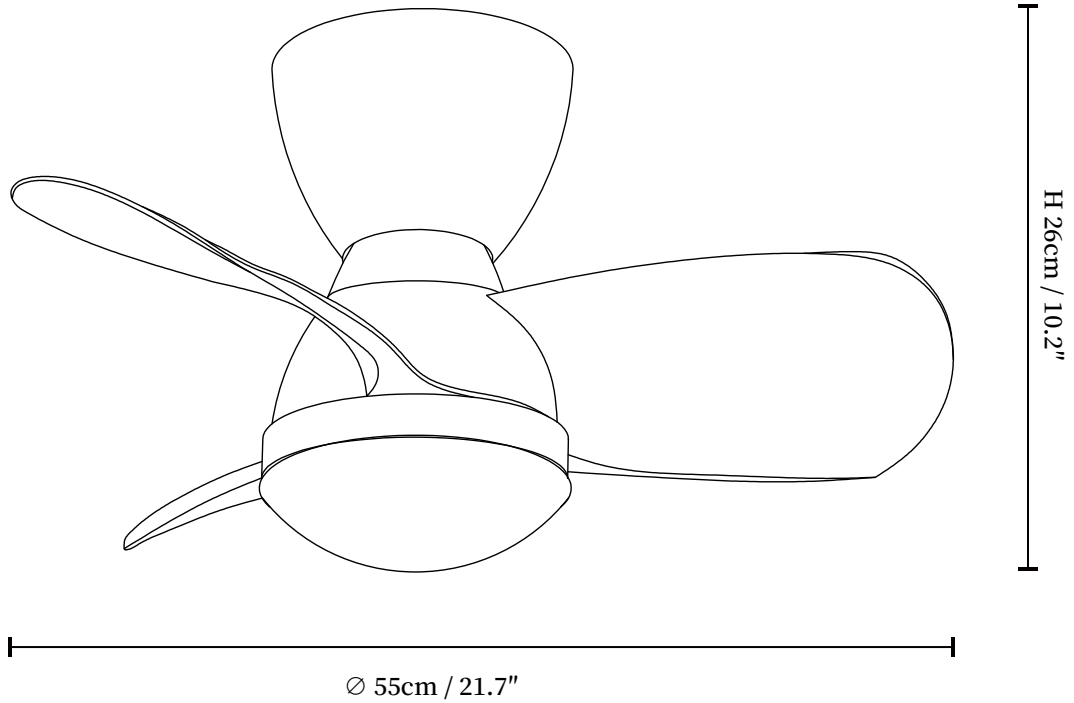

SPECIFICATION SHEET

SPECIFICATION DETAILS

*For custom options, consult factory for details

Fixture Dimensions	Ø 21.7" x H 10.2"
Light source	Integrated LED
Wattage	24W
Voltage	AC 110-240V
Mounting	Hardwired
CRI(Ra)	90+CRI
LED Rated Life	50000 hours
Color Temperature	Warm Light (3000K), Neutral Light (4000K), Cool Light (6000K)
Control method	Remote control.
Dimming	Three-color dimming.
Finishes	Walnut Wood Grain & Nickel, Walnut Wood Grain & Gold
Shade Details	White
Material	Wooden, Iron, Metal, Glass