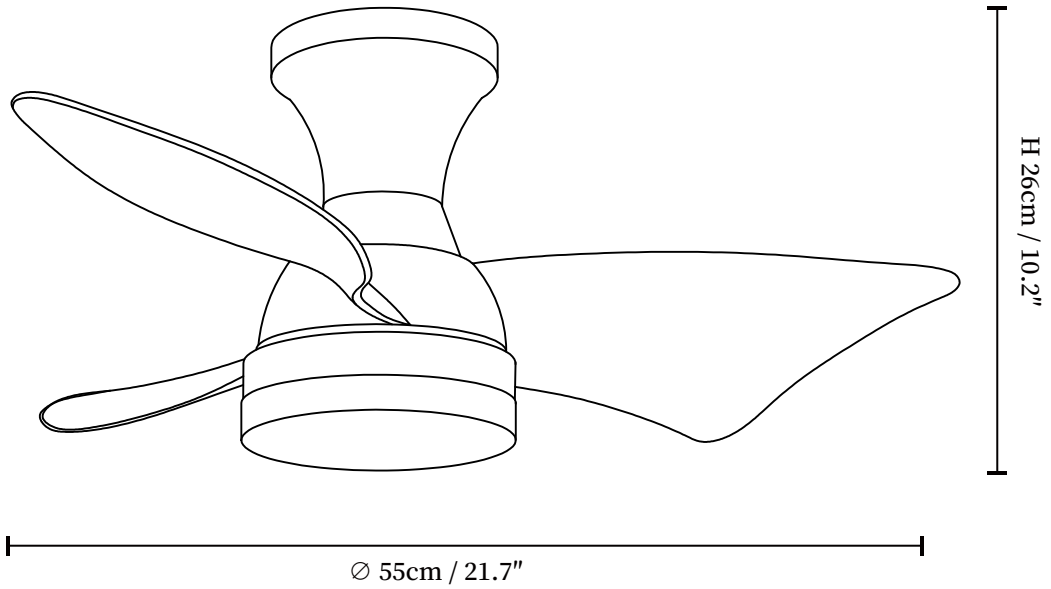

SPECIFICATION SHEET

SPECIFICATION DETAILS

*For custom options, consult factory for details

Fixture Dimensions	Ø 21.7" x H 10.2"
Light source	Integrated LED
Wattage	24W
Voltage	AC 110-240V
Mounting	Hardwired
CRI(Ra)	90+CRI
LED Rated Life	50000 hours
Color Temperature	Warm Light (3000K), Neutral Light (4000K), Cool Light (6000K)
Control method	Remote control.
Dimming	Three-color dimming.
Finishes	Walnut Wood Grain&Nickel, Walnut Wood Grain&Gold
Shade Details	White
Material	Metal frame, ABS blades, acrylic shade, pure copper motor.