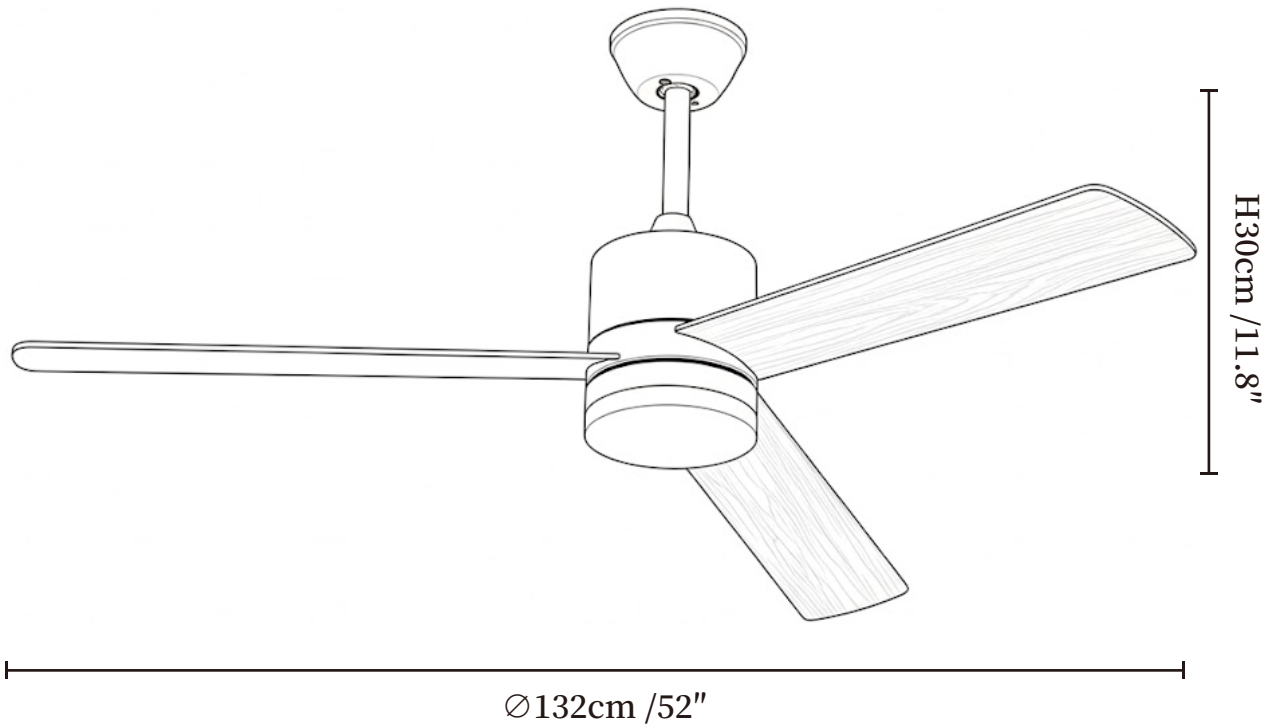

SPECIFICATION SHEET

SPECIFICATION DETAILS

*For custom options, consult factory for details

Fixture Dimensions	Ø 52" x H 11.8"
Light source	Integrated LED
Wattage	35W
Voltage	AC 110-240V
Mounting	Hardwired
CRI(Ra)	90+CRI
LED Rated Life	50000 hours
Color Temperature	Warm Light (3000K), Neutral Light (4000K), Cool Light (6000K)
Control method	Remote control.
Dimming	Three-color dimming.
Finishes	Nature Wood, White.
Shade Details	White.
Material	Metal frame, Sycamore wood blades, acrylic shade, pure copper motor.
Rod Length	Suspension rod is 9.8"+4.9", and can be spliced as needed.