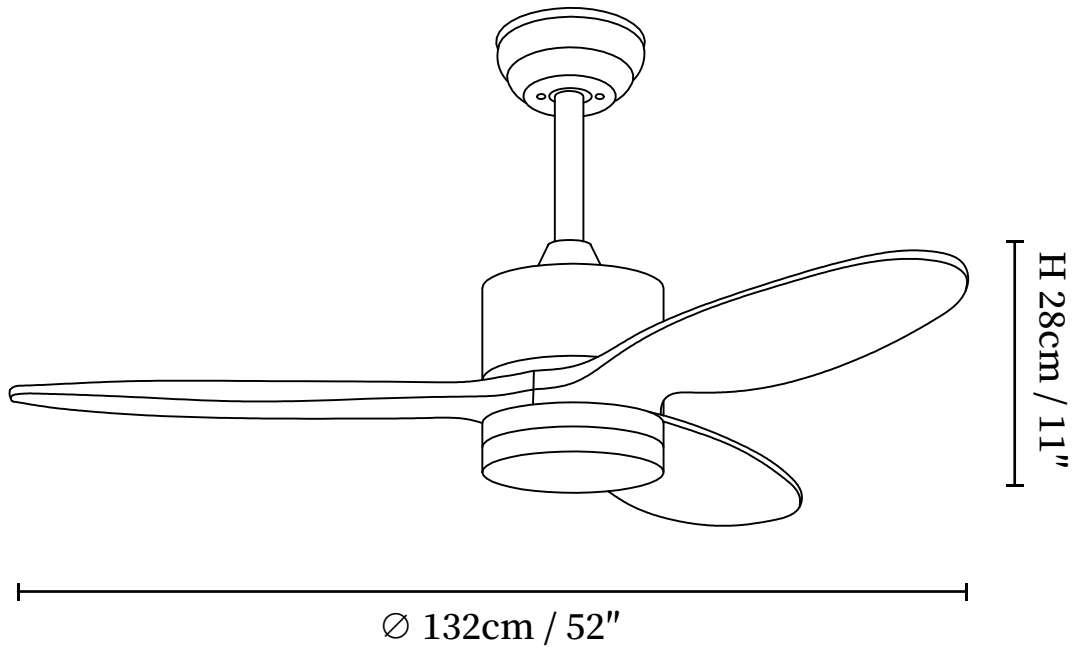

SPECIFICATION SHEET

SPECIFICATION DETAILS

*For custom options, consult factory for details

| | |
|--------------------|---|
| Fixture Dimensions | D 52" x H 11" |
| Light source | Integrated LED |
| Wattage | ~18W |
| Voltage | AC 110-240V |
| Mounting | Hardwired |
| CRI(Ra) | 90+CRI |
| LED Rated Life | 50000 hours |
| Color Temperature | Warm Light (3000K), Neutral Light (4000K), Cool Light (6000K) |
| Control method | Remote control. |
| Dimming | Three-color dimming. |
| Finishes | Walnut Wood, Nickel, Bronze, Wood Color |
| Shade Details | White |
| Material | Metal frame, Wooden blades, acrylic shade, pure copper motor |
| Rod Length | Suspension rod is 9.8"+4.9", and can be spliced as needed. |