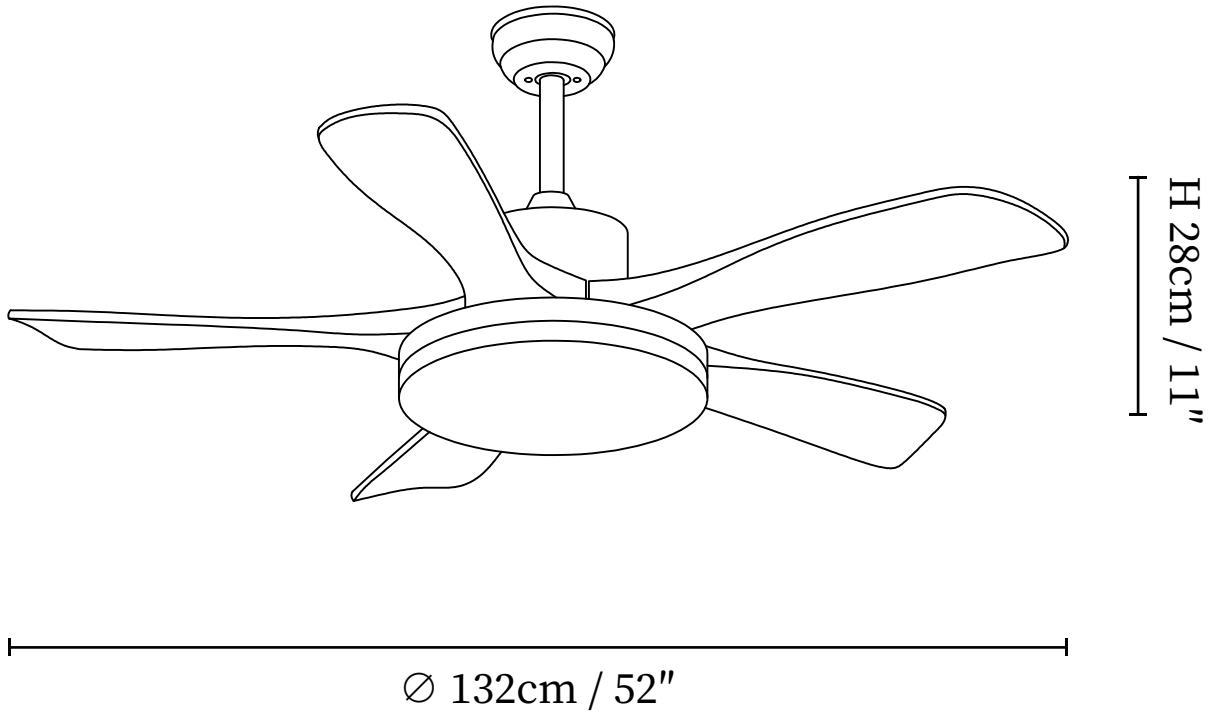

## SPECIFICATION DETAILS

\*For custom options, consult factory for details

Fixture Dimensions	D 52" x H 11"
Light source	Integrated LED
Wattage	48W
Voltage	AC 110-240V
Mounting	Hardwired
CRI(Ra)	90+CRI
LED Rated Life	50000 hours
Color Temperature	Warm Light (3000K), Neutral Light (4000K), Cool Light (6000K)
Control method	Remote control.
Dimming	Three-color dimming.
Finishes	Walnut Wood, Nickel, Bronze, Gold
Shade Details	White
Material	Metal frame, Wooden blades, acrylic shade, pure copper motor
Rod Length	Suspension rod is 9.8"+4.9", and can be spliced as needed.