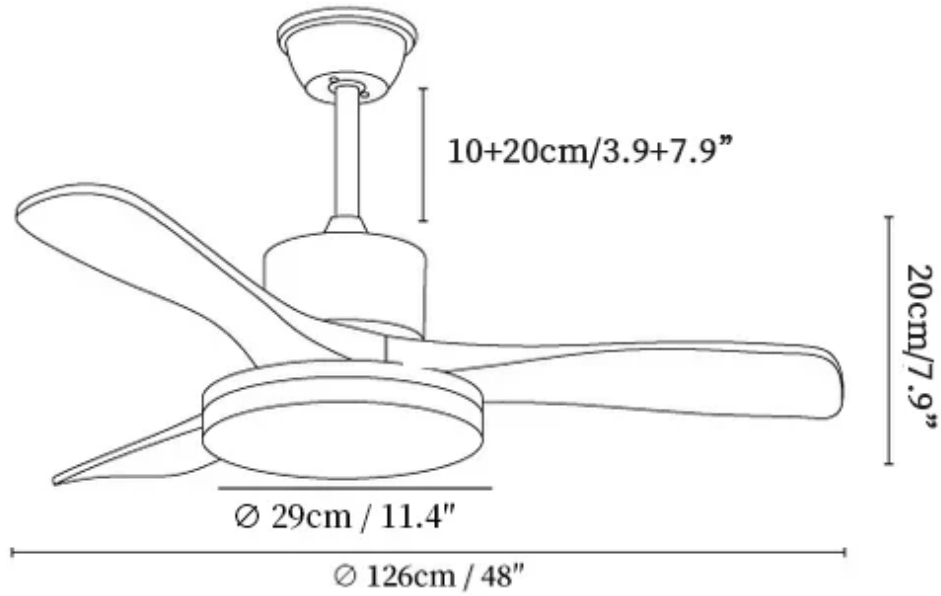

SPECIFICATION SHEET

SPECIFICATION DETAILS

*For custom options, consult factory for details

Fixture Dimensions	D 48" x H 19.7", D 52" x H 19.7"
Light source	Integrated LED
Wattage	35W
Voltage	AC 110-240V
Mounting	Hardwired
CRI(Ra)	90+CRI
LED Rated Life	50000 hours
Color Temperature	Warm Light (3000K), Neutral Light (4000K), Cool Light (6000K)
Control method	Remote control.
Dimming	Three-color dimming.
Finishes	Walnut Wood Grain, Black.
Shade Details	White.
Material	Metal frame, Wooden blades, acrylic shade, pure copper motor.
Rod Length	Suspension rod is 3.9"+7.9", and can be spliced as needed.