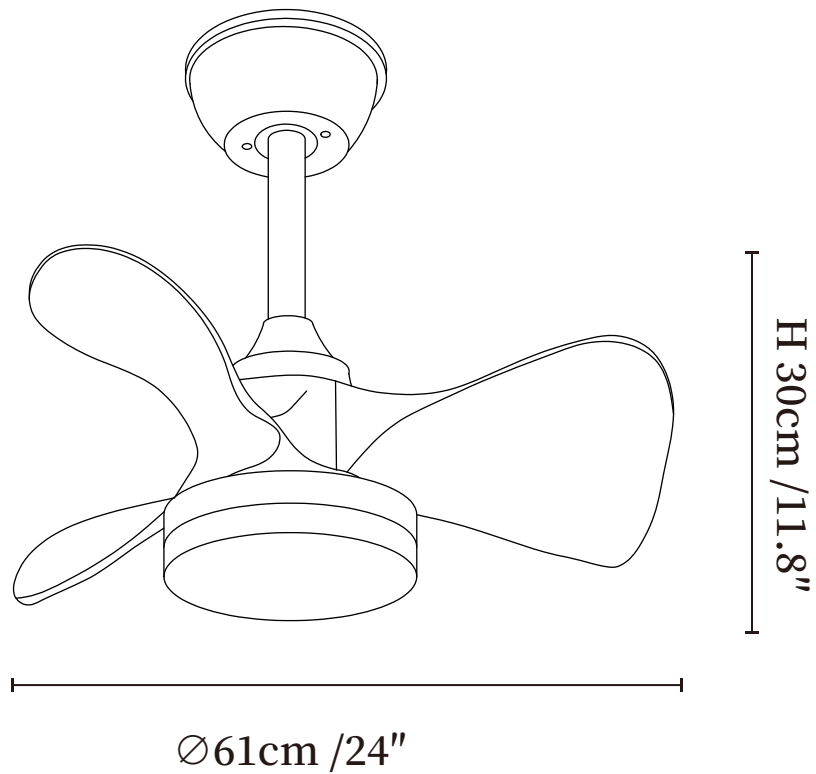

SPECIFICATION SHEET

SPECIFICATION DETAILS

*For custom options, consult factory for details

Fixture Dimensions	Ø 24" x H 11.8"
Light source	Integrated LED
Wattage	18W
Voltage	AC 110-240V
Mounting	Hardwired
CRI(Ra)	90+CRI
LED Rated Life	50000 hours
Color Temperature	Warm Light (3000K), Neutral Light (4000K), Cool Light (6000K)
Control method	Remote control.
Dimming	Three-color dimming.
Finishes	Walnut Wood, White, Black, Nickel.
Shade Details	White.
Material	Metal frame, ABS blades, acrylic shade, pure copper motor.
Rod Length	Suspension rod is 9.8"+4.9", and can be spliced as needed.

SPECIFICATION SHEET

SPECIFICATION DETAILS

*For custom options, consult factory for details

Fixture Dimensions	Ø 32" x H 11.8"
Light source	Integrated LED
Wattage	18W
Voltage	AC 110-240V
Mounting	Hardwired
CRI(Ra)	90+CRI
LED Rated Life	50000 hours
Color Temperature	Warm Light (3000K), Neutral Light (4000K), Cool Light (6000K)
Control method	Remote control.
Dimming	Three-color dimming.
Finishes	Walnut Wood, White, Black, Nickel.
Shade Details	White.
Material	Metal frame, ABS blades, acrylic shade, pure copper motor.
Rod Length	Suspension rod is 9.8"+4.9", and can be spliced as needed.