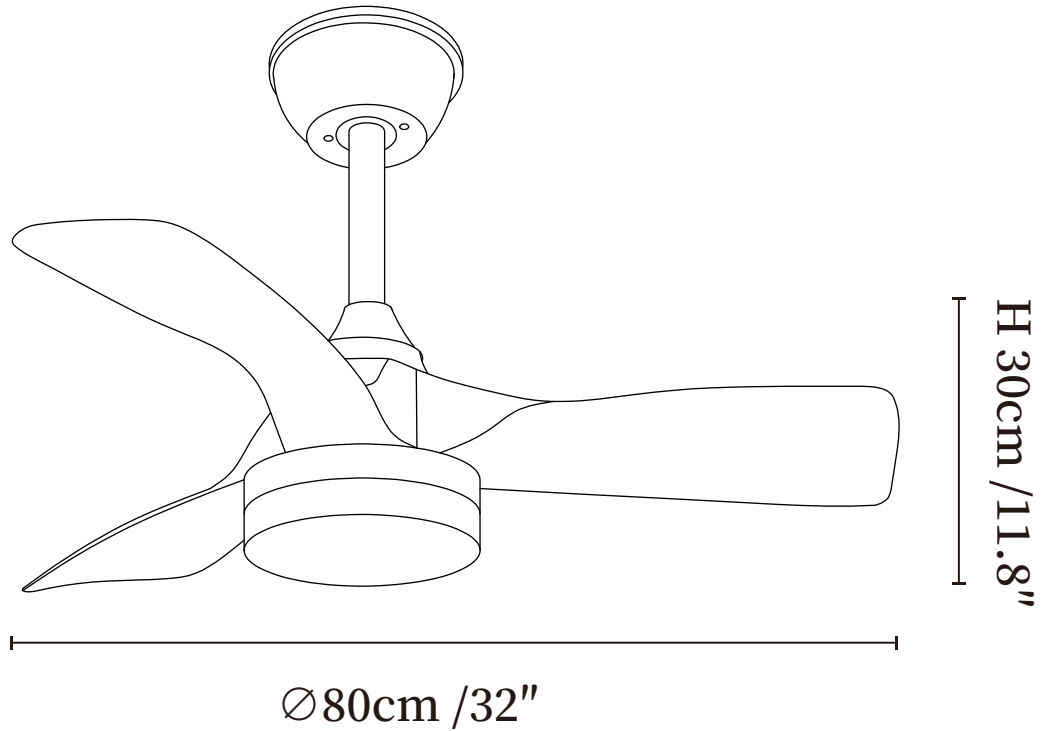

SPECIFICATION SHEET

SPECIFICATION DETAILS

*For custom options, consult factory for details

Fixture Dimensions	Ø 24" x H 11.8"
Light source	Integrated LED
Wattage	18W
Voltage	AC 110-240V
Mounting	Hardwired
CRI(Ra)	90+CRI
LED Rated Life	50000 hours
Color Temperature	Warm Light (3000K), Neutral Light (4000K), Cool Light (6000K)
Control method	Remote control.
Dimming	Three-color dimming.
Finishes	Walnut Wood, White, Black, Nickel.
Shade Details	White.
Material	Metal frame, ABS blades, acrylic shade, pure copper motor.
Rod Length	Suspension rod is 9.8"+4.9", and can be spliced as needed.

SPECIFICATION SHEET

SPECIFICATION DETAILS

*For custom options, consult factory for details

Fixture Dimensions	$\varnothing 28'' \times H 11.8''$
Light source	Integrated LED
Wattage	18W
Voltage	AC 110-240V
Mounting	Hardwired
CRI(Ra)	90+CRI
LED Rated Life	50000 hours
Color Temperature	Warm Light (3000K), Neutral Light (4000K), Cool Light (6000K)
Control method	Remote control.
Dimming	Three-color dimming.
Finishes	Walnut Wood, White, Black, Nickel.
Shade Details	White.
Material	Metal frame, ABS blades, acrylic shade, pure copper motor.
Rod Length	Suspension rod is $9.8''+4.9''$, and can be spliced as

SPECIFICATION SHEET

SPECIFICATION DETAILS

*For custom options, consult factory for details

Fixture Dimensions	Ø 32" x H 11.8"
Light source	Integrated LED
Wattage	18W
Voltage	AC 110-240V
Mounting	Hardwired
CRI(Ra)	90+CRI
LED Rated Life	50000 hours
Color Temperature	Warm Light (3000K), Neutral Light (4000K), Cool Light (6000K)
Control method	Remote control.
Dimming	Three-color dimming.
Finishes	Walnut Wood, White, Black, Nickel.
Shade Details	White.
Material	Metal frame, ABS blades, acrylic shade, pure copper motor.
Rod Length	Suspension rod is 9.8"+4.9", and can be spliced as needed.