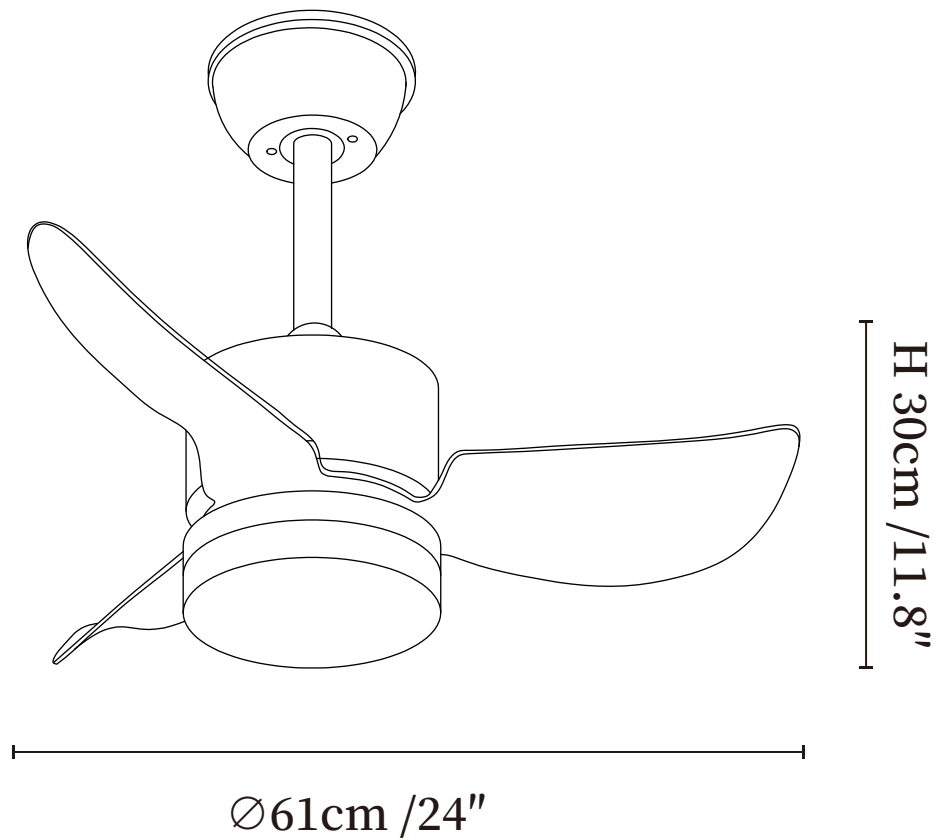

SPECIFICATION SHEET

SPECIFICATION DETAILS

*For custom options, consult factory for details

Fixture Dimensions	Ø 24" x H 11.8"
Light source	Integrated LED
Wattage	18W
Voltage	AC 110-240V
Mounting	Hardwired
CRI(Ra)	90+CRI
LED Rated Life	50000 hours
Color Temperature	Warm Light (3000K), Neutral Light (4000K), Cool Light (6000K)
Control method	Remote control.
Dimming	Three-color dimming.
Finishes	Walnut Wood, White, Black, Nickel.
Shade Details	White.
Material	Metal frame, ABS blades, acrylic shade, pure copper motor.
Rod Length	Suspension rod is 9.8"+4.9", and can be spliced as needed.

SPECIFICATION SHEET

SPECIFICATION DETAILS

*For custom options, consult factory for details

Fixture Dimensions	Ø 32" x H 11.8"
Light source	Integrated LED
Wattage	18W
Voltage	AC 110-240V
Mounting	Hardwired
CRI(Ra)	90+CRI
LED Rated Life	50000 hours
Color Temperature	Warm Light (3000K), Neutral Light (4000K), Cool Light (6000K)
Control method	Remote control.
Dimming	Three-color dimming.
Finishes	Walnut Wood, White, Black, Nickel.
Shade Details	White.
Material	Metal frame, ABS blades, acrylic shade, pure copper motor.
Rod Length	Suspension rod is 9.8"+4.9", and can be spliced as needed.