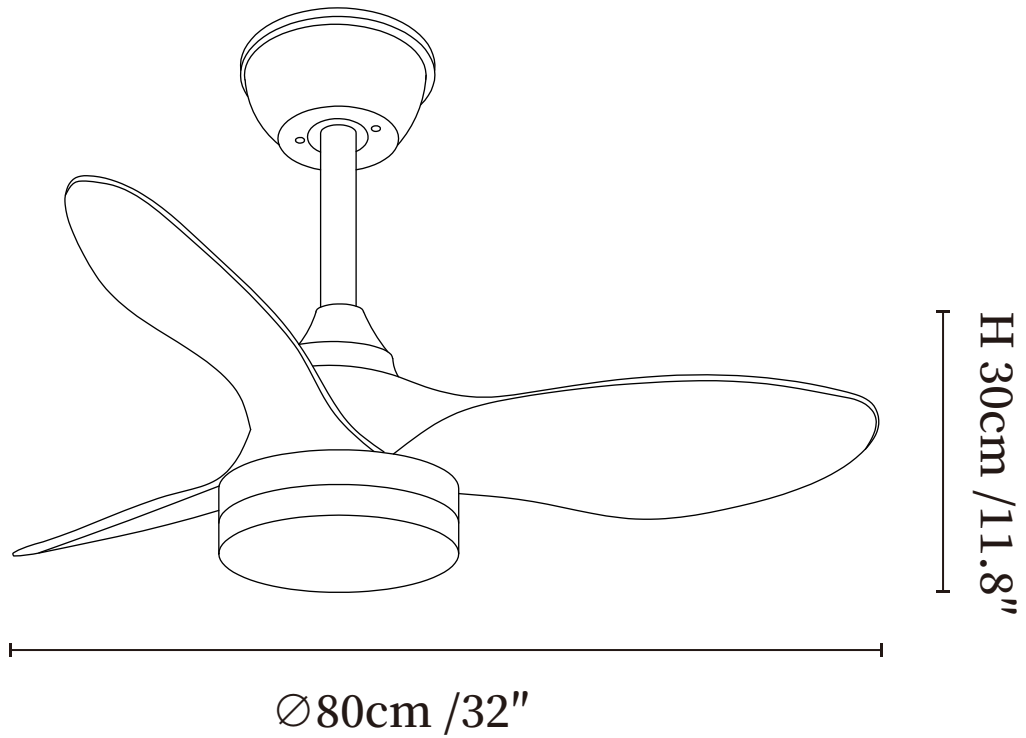

SPECIFICATION SHEET

SPECIFICATION DETAILS

*For custom options, consult factory for details

Fixture Dimensions	Ø 24" x H 11.8"
Light source	Integrated LED
Wattage	18W
Voltage	AC 110-240V
Mounting	Hardwired
CRI(Ra)	90+CRI
LED Rated Life	50000 hours
Color Temperature	Warm Light (3000K), Neutral Light (4000K), Cool Light (6000K)
Control method	Remote control.
Dimming	Three-color dimming.
Finishes	Walnut Wood, White, Black, Nickel.
Shade Details	White.
Material	Metal frame, ABS blades, acrylic shade, pure copper motor.
Rod Length	Suspension rod is 9.8"+4.9", and can be spliced as needed.

SPECIFICATION SHEET

SPECIFICATION DETAILS

*For custom options, consult factory for details

Fixture Dimensions	Ø 32" x H 11.8"
Light source	Integrated LED
Wattage	18W
Voltage	AC 110-240V
Mounting	Hardwired
CRI(Ra)	90+CRI
LED Rated Life	50000 hours
Color Temperature	Warm Light (3000K), Neutral Light (4000K), Cool Light (6000K)
Control method	Remote control.
Dimming	Three-color dimming.
Finishes	Walnut Wood, White, Black, Nickel.
Shade Details	White.
Material	Metal frame, ABS blades, acrylic shade, pure copper motor.
Rod Length	Suspension rod is 9.8"+4.9", and can be spliced as needed.