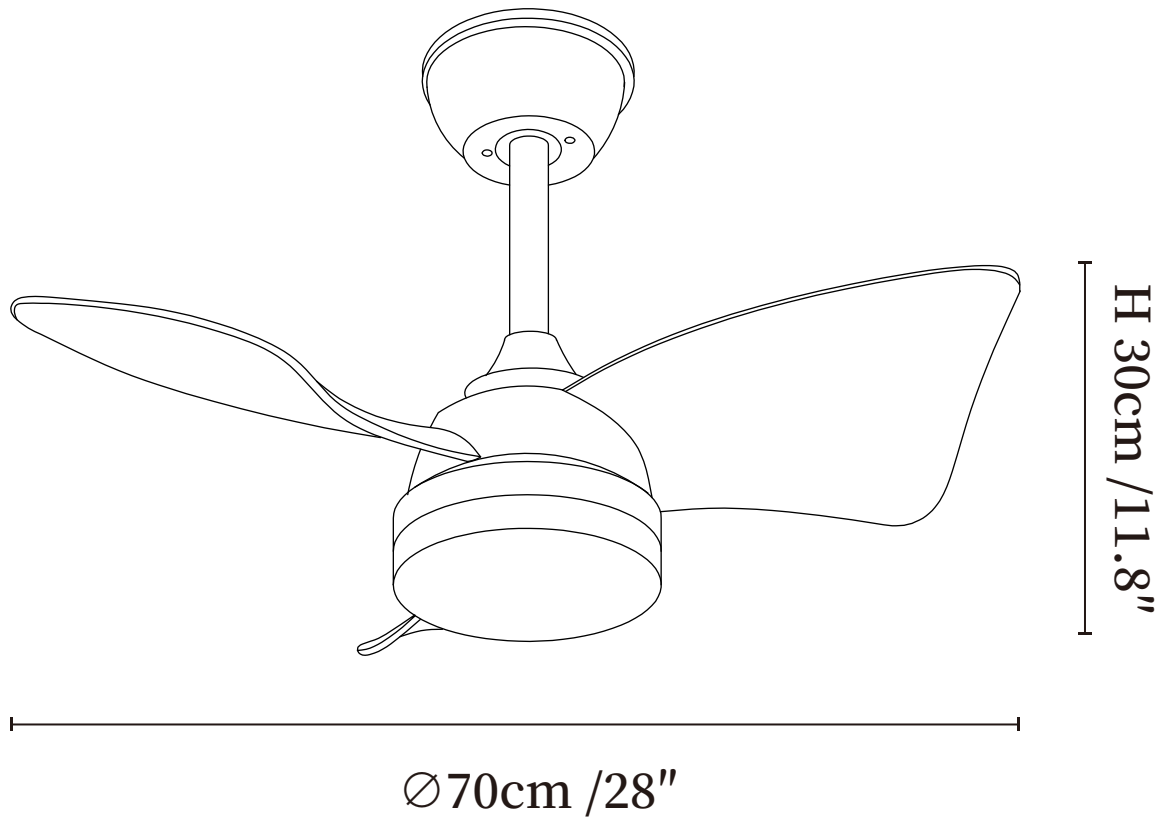

SPECIFICATION SHEET

SPECIFICATION DETAILS

*For custom options, consult factory for details

Fixture Dimensions	$\varnothing 28'' \times H 11.8''$
Light source	Integrated LED
Wattage	18W
Voltage	AC 110-240V
Mounting	Hardwired
CRI(Ra)	90+CRI
LED Rated Life	50000 hours
Color Temperature	Warm Light (3000K), Neutral Light (4000K), Cool Light (6000K)
Control method	Remote control.
Dimming	Three-color dimming.
Finishes	Walnut Wood, White, Black, Nickel.
Shade Details	White.
Material	Metal frame, ABS blades, acrylic shade, pure copper motor.
Rod Length	Suspension rod is $9.8''+4.9''$, and can be spliced as