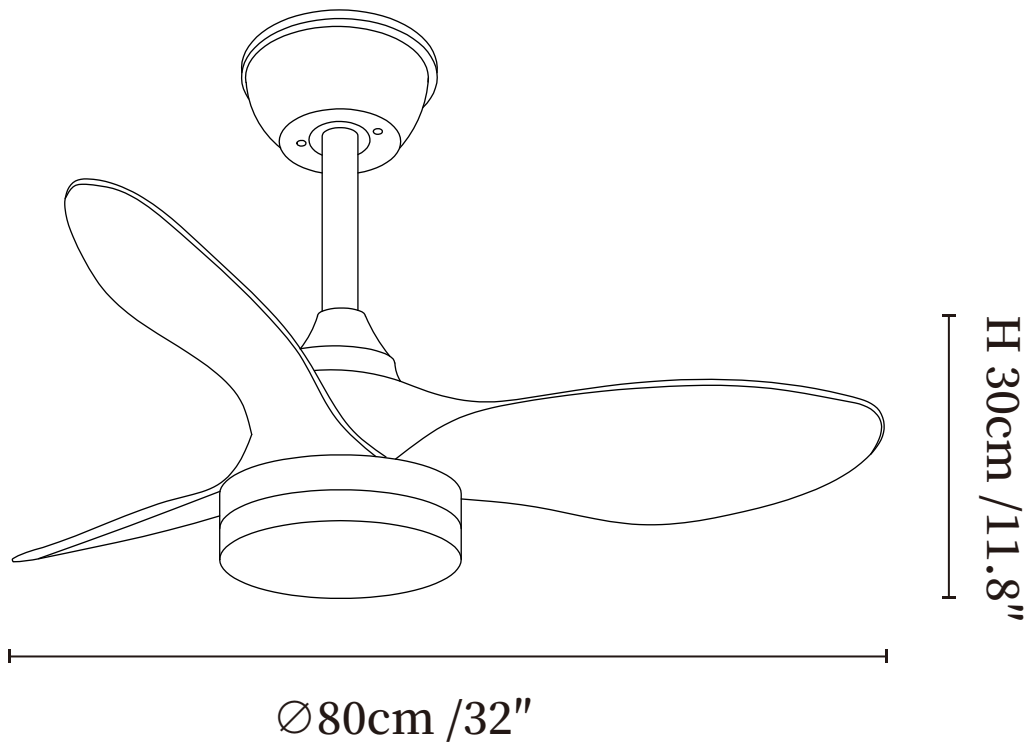

SPECIFICATION SHEET

SPECIFICATION DETAILS

*For custom options, consult factory for details

Fixture Dimensions	Ø 32" x H 11.8"
Light source	Integrated LED
Wattage	18W
Voltage	AC 110-240V
Mounting	Hardwired
CRI(Ra)	90+CRI
LED Rated Life	50000 hours
Color Temperature	Warm Light (3000K), Neutral Light (4000K), Cool Light (6000K)
Control method	Remote control.
Dimming	Three-color dimming.
Finishes	Walnut Wood, White, Black, Nickel.
Shade Details	White.
Material	Metal frame, ABS blades, acrylic shade, pure copper motor.
Rod Length	Suspension rod is 9.8"+4.9", and can be spliced as needed.