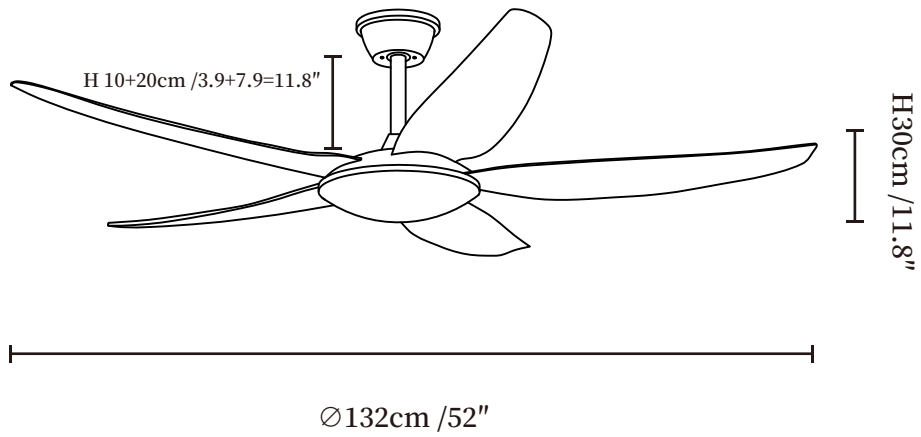

SPECIFICATION SHEET

SPECIFICATION DETAILS

*For custom options, consult factory for details

Fixture Dimensions	$\text{Ø} 52'' \times H 11.8''$
Voltage	AC 110-240V
Mounting	Hardwired
Control method	Remote control.
Finishes	Black.
Shade Details	Black.
Material	Metal frame, ABS blades, acrylic shade, pure copper motor.
Rod Length	Suspension rod is $3.9''+7.9''$, and can be spliced as needed.