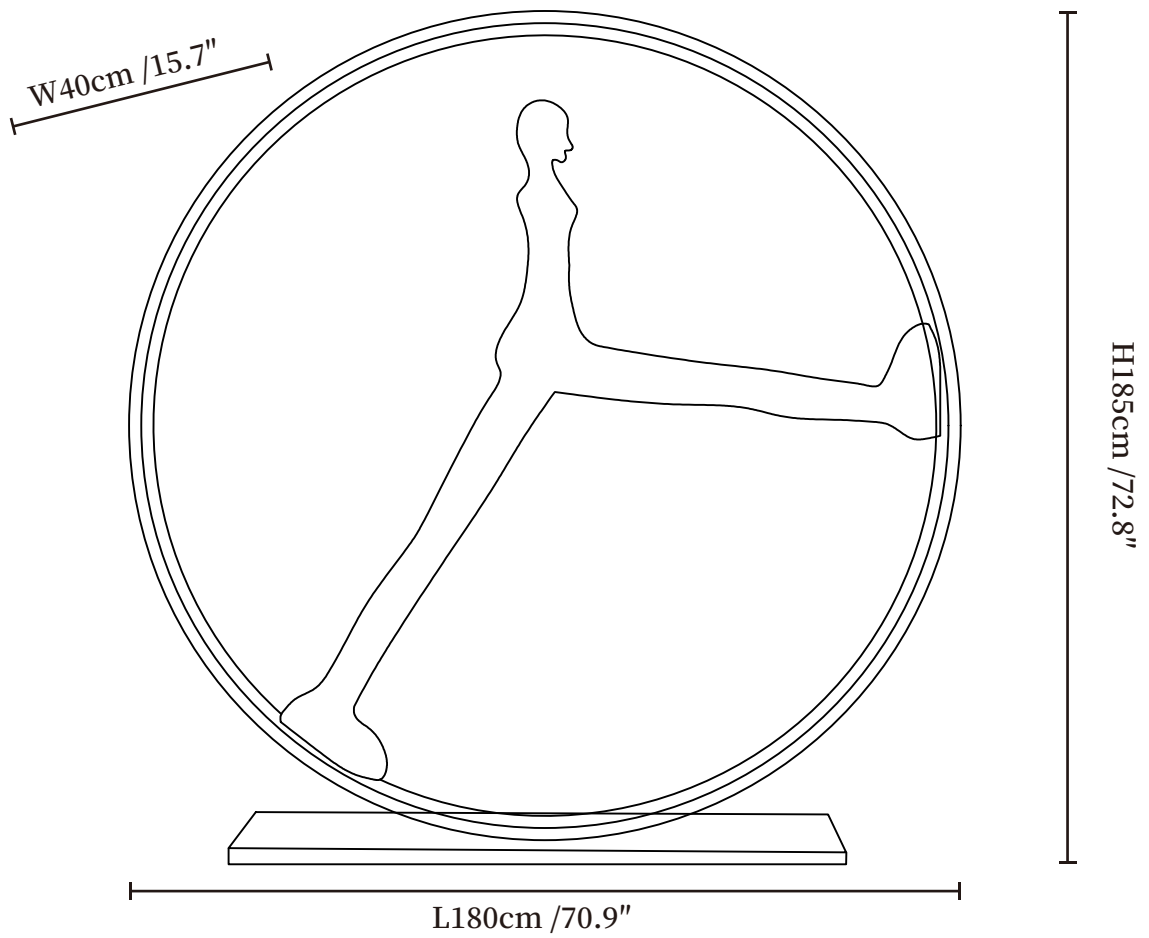

# SPECIFICATION SHEET

## SPECIFICATION DETAILS

\*For custom options, consult factory for details

<b>Fixture Dimensions</b>	L 70.9" x W 15.7" x H 72.8"
<b>Light source</b>	Integrated LED
<b>Wattage</b>	~12W
<b>Voltage</b>	AC 110-240V
<b>Dimming</b>	Not supported
<b>CRI(Ra)</b>	90+CRI
<b>LED Rated Life</b>	30000 hours
<b>Control method</b>	In line ON / OFF switch.
<b>Color Temperature</b>	Warm Light (3000K), Neutral Light (4000K), Cool Light (6000K)
<b>Finishes</b>	Black.
<b>Shade Details</b>	White.
<b>Material</b>	Fiberglass Reinforced Plastic, Metal.
<b>Cord Length</b>	Supplied with switched plug cord, length ~59" (150cm).