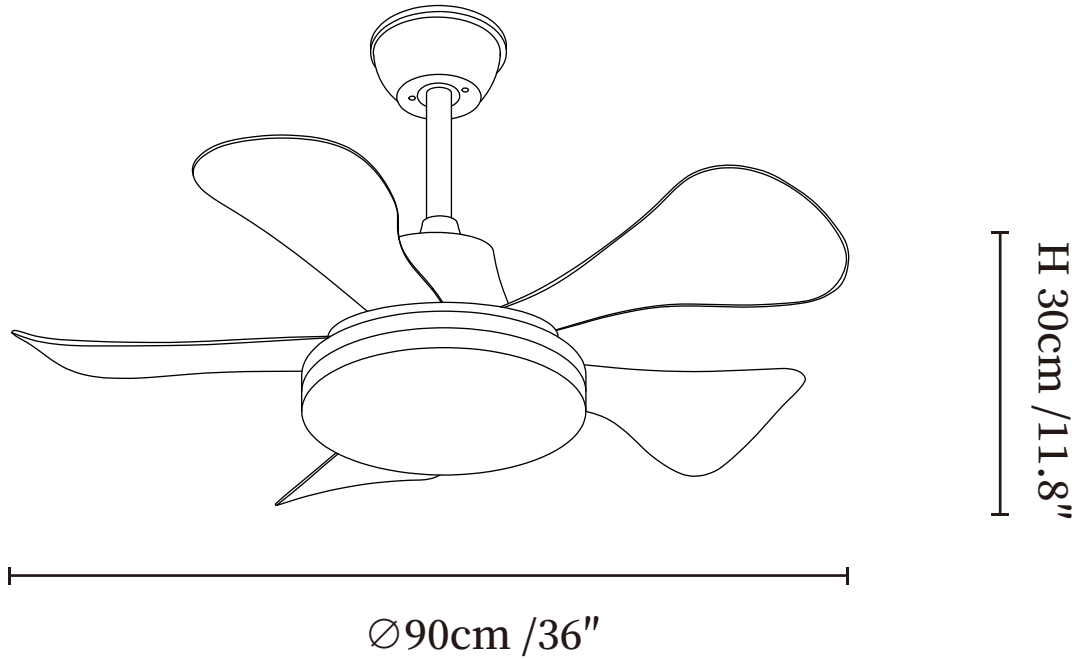

SPECIFICATION SHEET

SPECIFICATION DETAILS

*For custom options, consult factory for details

Fixture Dimensions	Ø 28" x H 11.8"
Light source	Integrated LED
Wattage	18W
Voltage	AC 110-240V
Mounting	Hardwired
CRI(Ra)	90+CRI
LED Rated Life	50000 hours
Color Temperature	Warm Light (3000K), Neutral Light (4000K), Cool Light (6000K)
Control method	Remote control.
Dimming	Three-color dimming.
Finishes	Walnut Wood, Nickel, Black.
Shade Details	White.
Material	Metal frame, Wooden blades, acrylic shade, pure copper motor.
Rod Length	Suspension rod is 9.8"+4.9", and can be spliced as needed.

SPECIFICATION SHEET

SPECIFICATION DETAILS

*For custom options, consult factory for details

Fixture Dimensions	Ø 36" x H 11.8"
Light source	Integrated LED
Wattage	18W
Voltage	AC 110-240V
Mounting	Hardwired
CRI(Ra)	90+CRI
LED Rated Life	50000 hours
Color Temperature	Warm Light (3000K), Neutral Light (4000K), Cool Light (6000K)
Control method	Remote control.
Dimming	Three-color dimming.
Finishes	Walnut Wood, Nickel, Black.
Shade Details	White.
Material	Metal frame, Wooden blades, acrylic shade, pure copper motor.
Rod Length	Suspension rod is 9.8"+4.9", and can be spliced as needed.