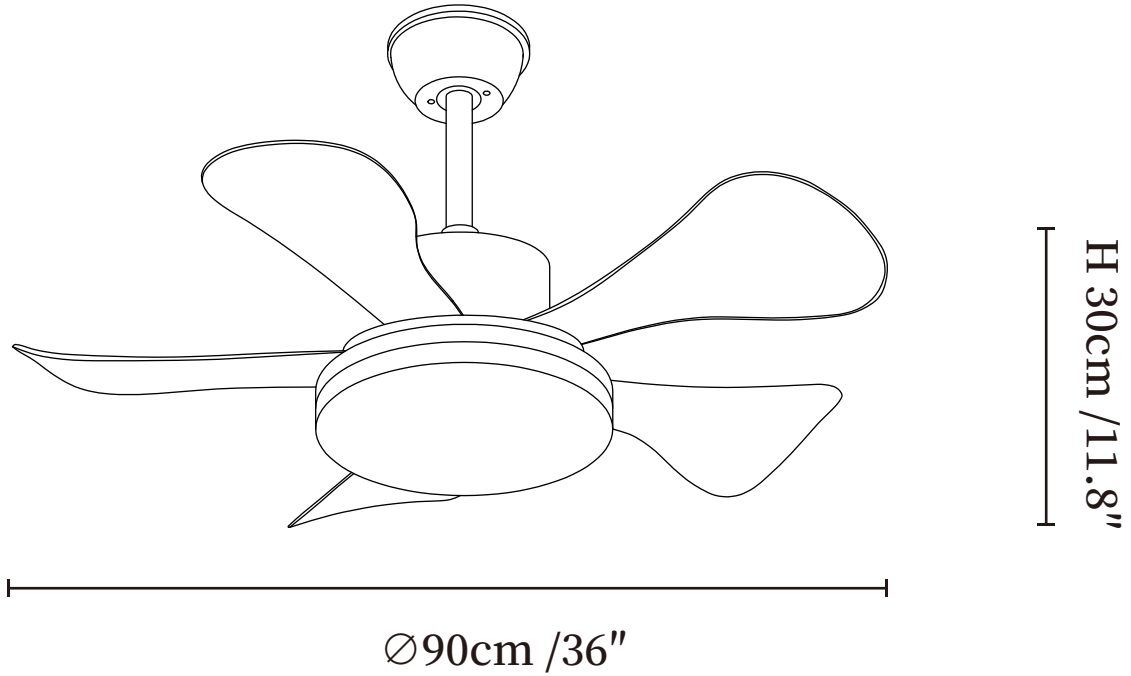

SPECIFICATION SHEET

SPECIFICATION DETAILS

*For custom options, consult factory for details

Fixture Dimensions	Ø 28" x H 11.8"
Light source	Integrated LED
Wattage	18W
Voltage	AC 110-240V
Mounting	Hardwired
CRI(Ra)	90+CRI
LED Rated Life	50000 hours
Color Temperature	Warm Light (3000K), Neutral Light (4000K), Cool Light (6000K)
Control method	Remote control.
Dimming	Three-color dimming.
Finishes	Walnut Wood, Nickel, Black.
Shade Details	White.
Material	Metal frame, Wooden blades, acrylic shade, pure copper motor.
Rod Length	Suspension rod is 9.8"+4.9", and can be spliced as needed.

SPECIFICATION SHEET

SPECIFICATION DETAILS

*For custom options, consult factory for details

Fixture Dimensions	Ø 36" x H 11.8"
Light source	Integrated LED
Wattage	18W
Voltage	AC 110-240V
Mounting	Hardwired
CRI(Ra)	90+CRI
LED Rated Life	50000 hours
Color Temperature	Warm Light (3000K), Neutral Light (4000K), Cool Light (6000K)
Control method	Remote control.
Dimming	Three-color dimming.
Finishes	Walnut Wood, Nickel, Black.
Shade Details	White.
Material	Metal frame, Wooden blades, acrylic shade, pure copper motor.
Rod Length	Suspension rod is 9.8"+4.9", and can be spliced as needed.