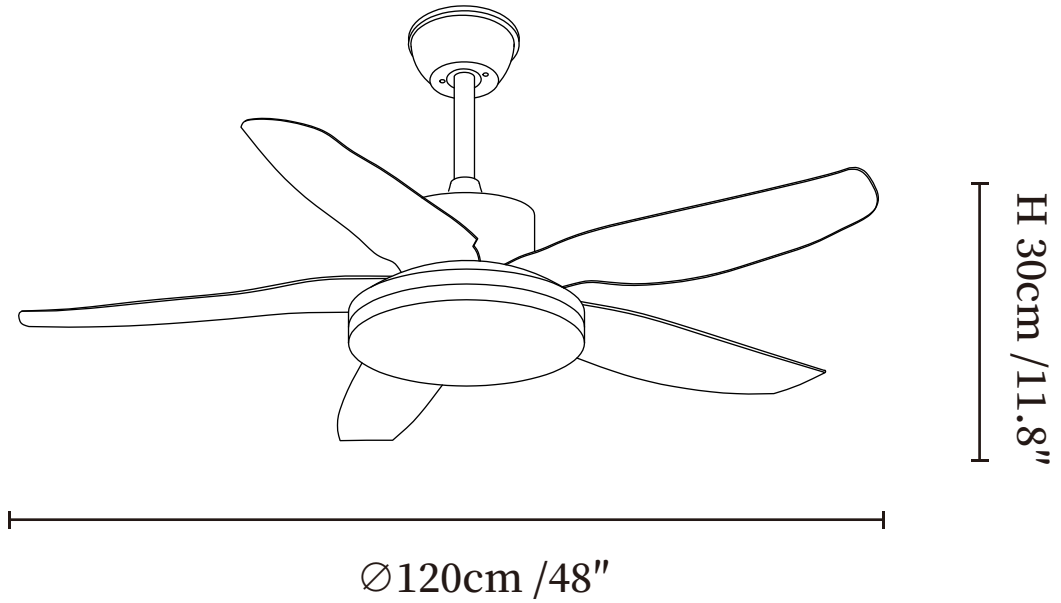

SPECIFICATION SHEET

SPECIFICATION DETAILS

*For custom options, consult factory for details

Fixture Dimensions	Ø 36" x H 11.8"
Light source	Integrated LED
Wattage	18W
Voltage	AC 110-240V
Mounting	Hardwired
CRI(Ra)	90+CRI
LED Rated Life	50000 hours
Color Temperature	Warm Light (3000K), Neutral Light (4000K), Cool Light (6000K)
Control method	Remote control.
Dimming	Three-color dimming.
Finishes	Walnut Wood, Nickel, Black.
Shade Details	White.
Material	Metal frame, Wooden blades, acrylic shade, pure copper motor.
Rod Length	Suspension rod is 9.8"+4.9", and can be spliced as needed.

SPECIFICATION SHEET

SPECIFICATION DETAILS

*For custom options, consult factory for details

Fixture Dimensions	Ø 48" x H 11.8"
Light source	Integrated LED
Wattage	18W
Voltage	AC 110-240V
Mounting	Hardwired
CRI(Ra)	90+CRI
LED Rated Life	50000 hours
Color Temperature	Warm Light (3000K), Neutral Light (4000K), Cool Light (6000K)
Control method	Remote control.
Dimming	Three-color dimming.
Finishes	Walnut Wood, Nickel, Black.
Shade Details	White.
Material	Metal frame, Wooden blades, acrylic shade, pure copper motor.
Rod Length	Suspension rod is 9.8"+4.9", and can be spliced as needed.