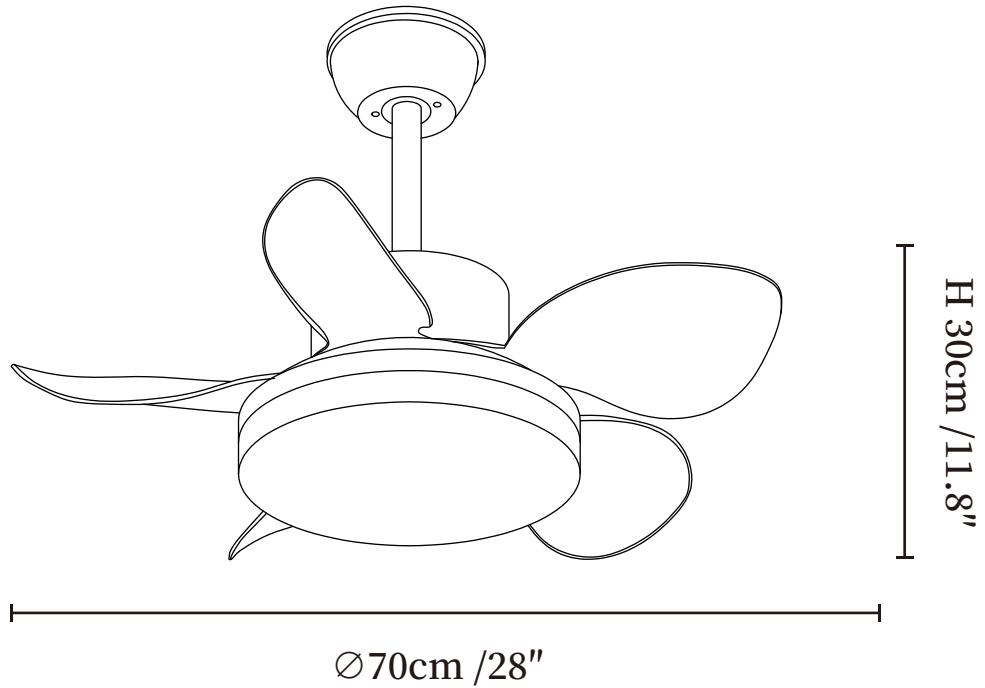

SPECIFICATION SHEET

SPECIFICATION DETAILS

*For custom options, consult factory for details

Fixture Dimensions	$\varnothing 28'' \times \text{H } 11.8''$
Light source	Integrated LED
Wattage	18W
Voltage	AC 110-240V
Mounting	Hardwired
CRI(Ra)	90+CRI
LED Rated Life	50000 hours
Color Temperature	Warm Light (3000K), Neutral Light (4000K), Cool Light (6000K)
Control method	Remote control.
Dimming	Three-color dimming.
Finishes	Walnut Wood, Nickel, Black.
Shade Details	White.
Material	Metal frame, Wooden blades, acrylic shade, pure copper motor.
Rod Length	Suspension rod is 9.8"+4.9", and can be spliced as needed.

SPECIFICATION SHEET

SPECIFICATION DETAILS

*For custom options, consult factory for details

Fixture Dimensions	Ø 28" x H 11.8"
Light source	Integrated LED
Wattage	18W
Voltage	AC 110-240V
Mounting	Hardwired
CRI(Ra)	90+CRI
LED Rated Life	50000 hours
Color Temperature	Warm Light (3000K), Neutral Light (4000K), Cool Light (6000K)
Control method	Remote control.
Dimming	Three-color dimming.
Finishes	Walnut Wood, Nickel, Black.
Shade Details	White.
Material	Metal frame, Wooden blades, acrylic shade, pure copper motor.
Rod Length	Suspension rod is 9.8"+4.9", and can be spliced as needed.

SPECIFICATION SHEET

SPECIFICATION DETAILS

*For custom options, consult factory for details

Fixture Dimensions	Ø 36" x H 11.8"
Light source	Integrated LED
Wattage	18W
Voltage	AC 110-240V
Mounting	Hardwired
CRI(Ra)	90+CRI
LED Rated Life	50000 hours
Color Temperature	Warm Light (3000K), Neutral Light (4000K), Cool Light (6000K)
Control method	Remote control.
Dimming	Three-color dimming.
Finishes	Walnut Wood, Nickel, Black.
Shade Details	White.
Material	Metal frame, Wooden blades, acrylic shade, pure copper motor.
Rod Length	Suspension rod is 9.8"+4.9", and can be spliced as needed.