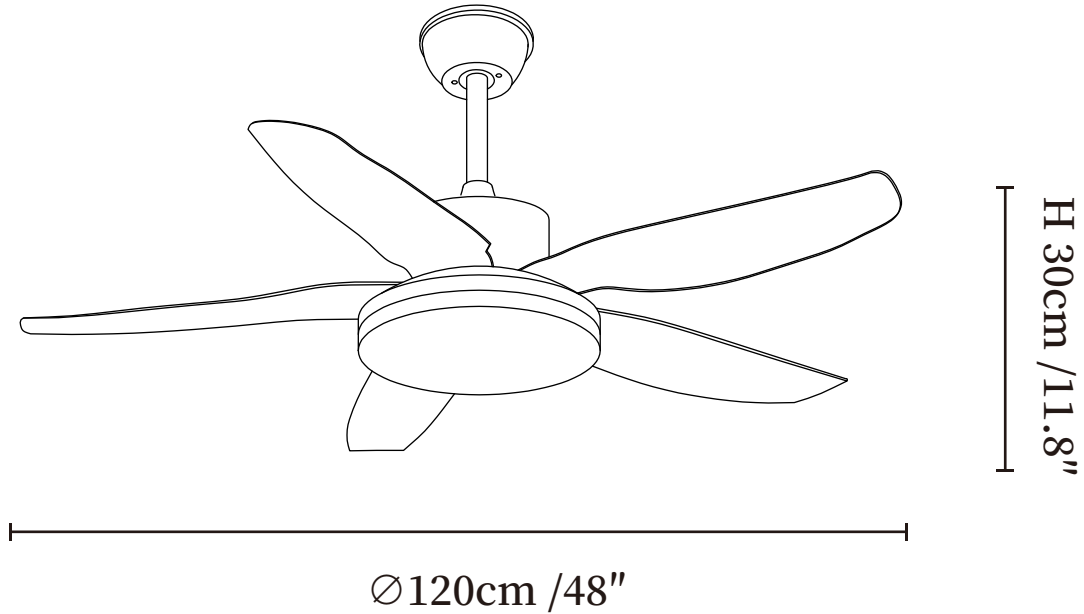

SPECIFICATION SHEET

SPECIFICATION DETAILS

*For custom options, consult factory for details

Fixture Dimensions	Ø 36" x H 11.8"
Light source	Integrated LED
Wattage	18W
Voltage	AC 110-240V
Mounting	Hardwired
CRI(Ra)	90+CRI
LED Rated Life	50000 hours
Color Temperature	Warm Light (3000K), Neutral Light (4000K), Cool Light (6000K)
Control method	Remote control.
Dimming	Three-color dimming.
Finishes	Walnut Wood, Nickel, Black.
Shade Details	White.
Material	Metal frame, Wooden blades, acrylic shade, pure copper motor.
Rod Length	Suspension rod is 9.8"+4.9", and can be spliced as needed.

SPECIFICATION SHEET

SPECIFICATION DETAILS

*For custom options, consult factory for details

Fixture Dimensions	Ø 48" x H 11.8"
Light source	Integrated LED
Wattage	18W
Voltage	AC 110-240V
Mounting	Hardwired
CRI(Ra)	90+CRI
LED Rated Life	50000 hours
Color Temperature	Warm Light (3000K), Neutral Light (4000K), Cool Light (6000K)
Control method	Remote control.
Dimming	Three-color dimming.
Finishes	Walnut Wood, Nickel, Black.
Shade Details	White.
Material	Metal frame, Wooden blades, acrylic shade, pure copper motor.
Rod Length	Suspension rod is 9.8"+4.9", and can be spliced as needed.