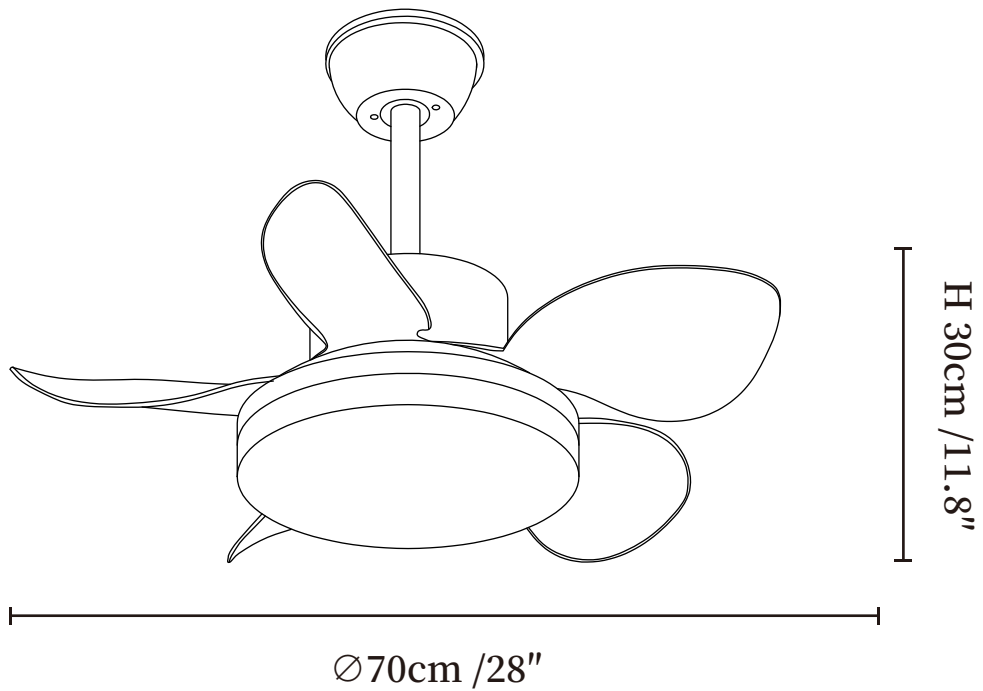

SPECIFICATION SHEET

SPECIFICATION DETAILS

*For custom options, consult factory for details

Fixture Dimensions	$\varnothing 28'' \times \text{H } 11.8''$
Light source	Integrated LED
Wattage	18W
Voltage	AC 110-240V
Mounting	Hardwired
CRI(Ra)	90+CRI
LED Rated Life	50000 hours
Color Temperature	Warm Light (3000K), Neutral Light (4000K), Cool Light (6000K)
Control method	Remote control.
Dimming	Three-color dimming.
Finishes	Walnut Wood, Nickel, Black.
Shade Details	White.
Material	Metal frame, Wooden blades, acrylic shade, pure copper motor.
Rod Length	Suspension rod is 9.8"+4.9", and can be spliced as needed.

SPECIFICATION SHEET

SPECIFICATION DETAILS

*For custom options, consult factory for details

Fixture Dimensions	Ø 28" x H 11.8"
Light source	Integrated LED
Wattage	18W
Voltage	AC 110-240V
Mounting	Hardwired
CRI(Ra)	90+CRI
LED Rated Life	50000 hours
Color Temperature	Warm Light (3000K), Neutral Light (4000K), Cool Light (6000K)
Control method	Remote control.
Dimming	Three-color dimming.
Finishes	Walnut Wood, Nickel, Black.
Shade Details	White.
Material	Metal frame, Wooden blades, acrylic shade, pure copper motor.
Rod Length	Suspension rod is 9.8"+4.9", and can be spliced as needed.

SPECIFICATION SHEET

SPECIFICATION DETAILS

*For custom options, consult factory for details

Fixture Dimensions	Ø 36" x H 11.8"
Light source	Integrated LED
Wattage	18W
Voltage	AC 110-240V
Mounting	Hardwired
CRI(Ra)	90+CRI
LED Rated Life	50000 hours
Color Temperature	Warm Light (3000K), Neutral Light (4000K), Cool Light (6000K)
Control method	Remote control.
Dimming	Three-color dimming.
Finishes	Walnut Wood, Nickel, Black.
Shade Details	White.
Material	Metal frame, Wooden blades, acrylic shade, pure copper motor.
Rod Length	Suspension rod is 9.8"+4.9", and can be spliced as needed.