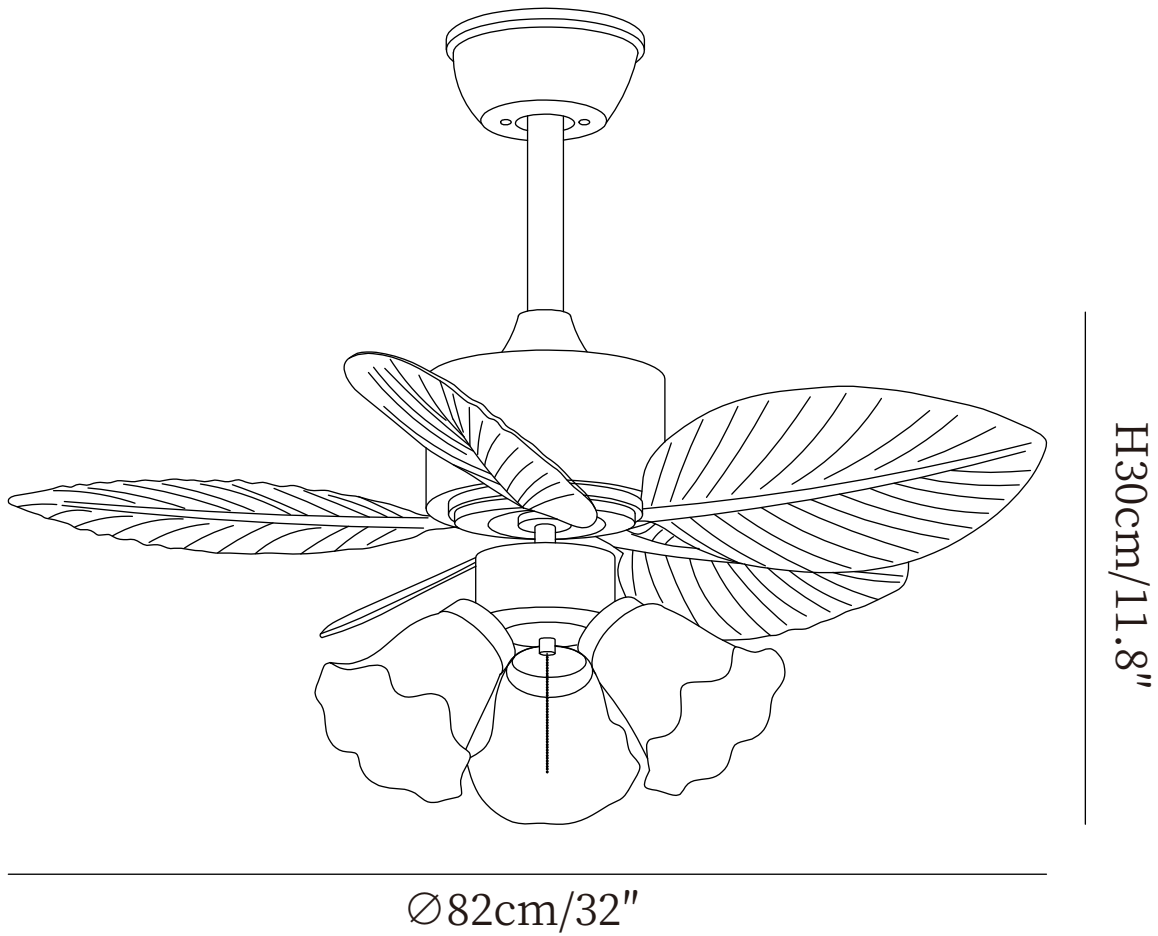

# SPECIFICATION SHEET

---

## SPECIFICATION DETAILS

\*For custom options, consult factory for details

<b>Fixture Dimensions</b>	Ø 32" x H 11.8"
<b>Light source</b>	E26 or E27 (bulb not included)
<b>Wattage</b>	MAX 40W incandescent bulb or LED equivalent.
<b>Voltage</b>	AC 110-220V
<b>Mounting</b>	Hardwired.
<b>Dimming</b>	Please purchase dimmable light bulbs separately.
<b>Control method</b>	Remote control.
<b>Material</b>	Metal frame, ABS blades, glass shade, pure copper motor.
<b>Finishes</b>	Black, Walnut Wood.
<b>Shade Details</b>	White.
<b>Rod Length</b>	Suspension rod is 3.9"+7.9", and can be spliced as needed.

# SPECIFICATION SHEET

---

H30cm/11.8"

---

Ø82cm/32"

## SPECIFICATION DETAILS

\*For custom options, consult factory for details

<b>Fixture Dimensions</b>	Ø 32" x H 11.8"
<b>Light source</b>	Integrated LED
<b>Wattage</b>	~ 35W
<b>Voltage</b>	AC 110-240V
<b>Mounting</b>	Hardwired.
<b>Dimming</b>	Please purchase dimmable light bulbs separately.
<b>Control method</b>	Remote control.
<b>Material</b>	Metal frame, ABS blades, glass shade, pure copper motor.
<b>Finishes</b>	Black, Walnut Wood.
<b>Shade Details</b>	White.