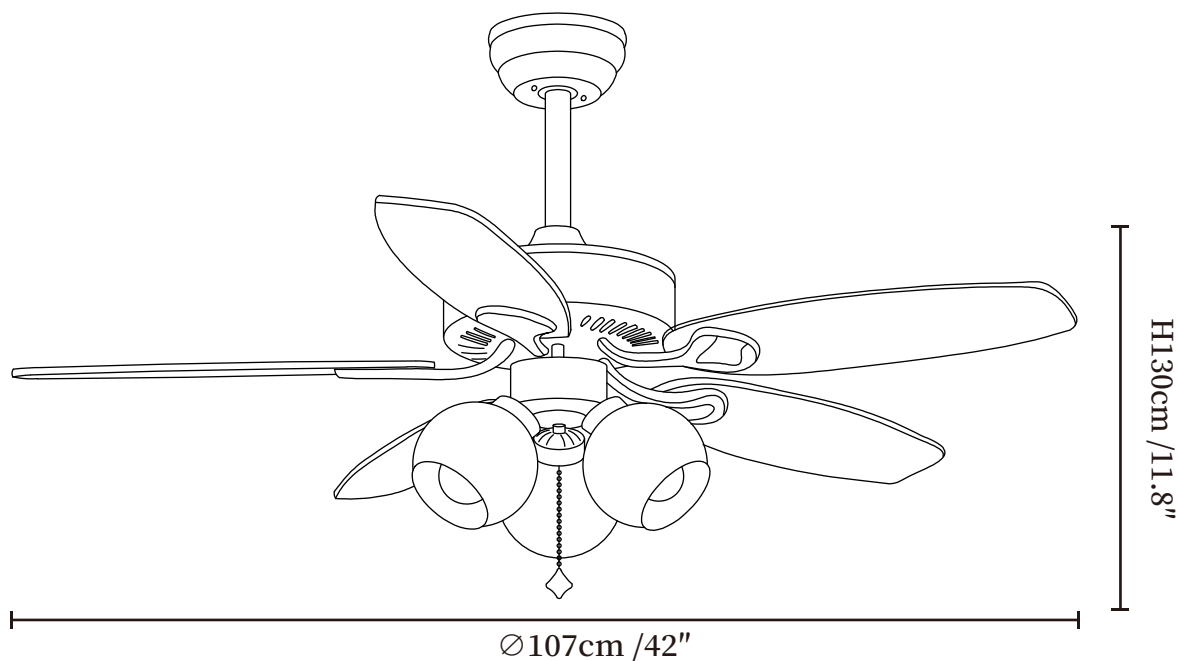

SPECIFICATION SHEET

SPECIFICATION DETAILS

*For custom options, consult factory for details

Fixture Dimensions	Ø 42" x H 11.8"
Light source	E26 or E27 (bulb not included)
Wattage	MAX 40W incandescent bulb or LED equivalent.
Voltage	AC 110-220V
Mounting	Hardwired.
Dimming	Please purchase dimmable light bulbs separately.
Control method	Remote control.
Material	Metal frame, ABS blades, glass shade, pure copper motor
Finishes	Brown, Black, Walnut Wood
Shade Details	White, Amber, Orange