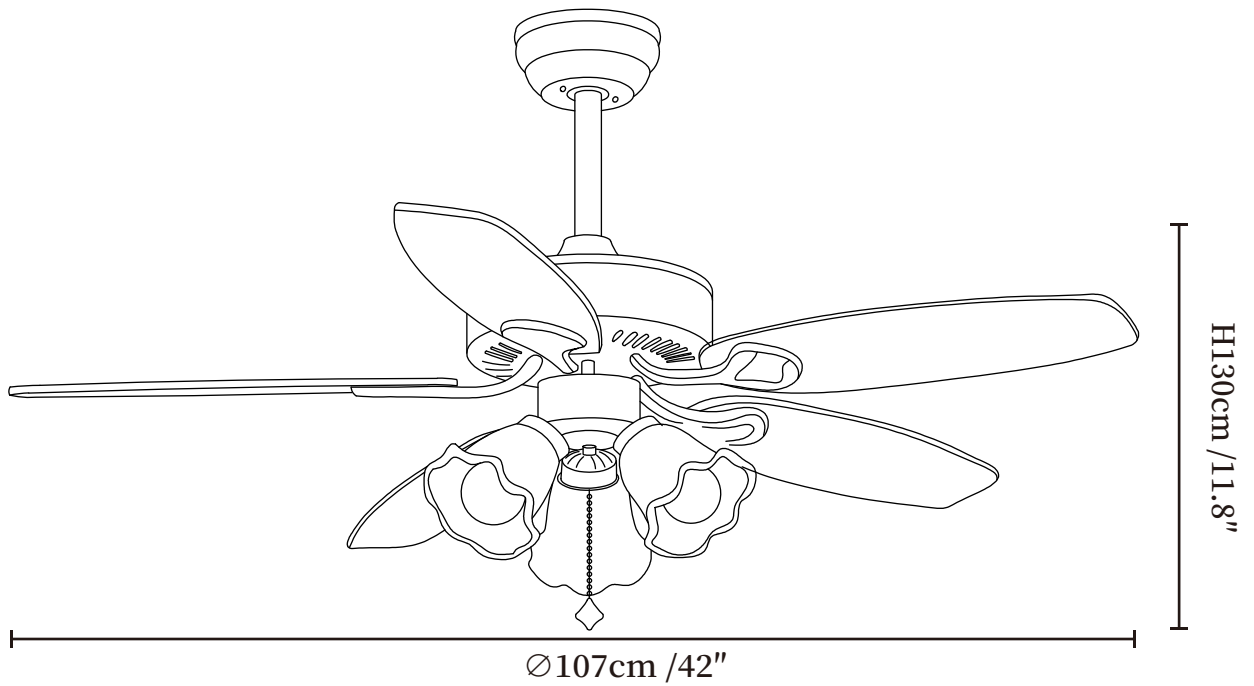

SPECIFICATION SHEET

SPECIFICATION DETAILS

*For custom options, consult factory for details

Fixture Dimensions	Ø 42" x H 11.8"
Light source	E26 or E27 (bulb not included)
Wattage	MAX 40W incandescent bulb or LED equivalent.
Voltage	AC 110-220V
Mounting	Hardwired.
Dimming	Please purchase dimmable light bulbs separately.
Control method	Remote control.
Material	Metal frame, ABS blades, glass shade, pure copper motor
Finishes	Brown, Black, Walnut Wood
Shade Details	White, Amber, Orange