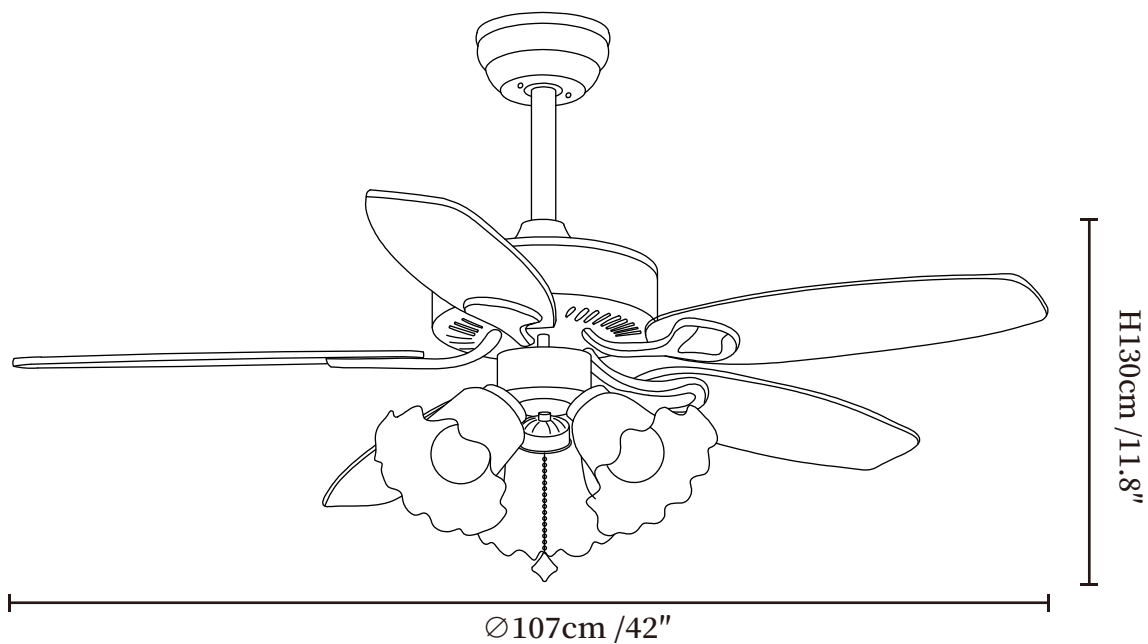

SPECIFICATION SHEET

SPECIFICATION DETAILS

*For custom options, consult factory for details

Fixture Dimensions	Ø 42" x H 11.8"
Light source	E26 or E27 (bulb not included)
Wattage	MAX 40W incandescent bulb or LED equivalent.
Voltage	AC 110-220V
Mounting	Hardwired.
Dimming	Please purchase dimmable light bulbs separately.
Control method	Remote control.
Material	Metal frame, ABS blades, glass shade, pure copper motor
Finishes	Brown, Black, Walnut Wood
Shade Details	White, Amber, Orange