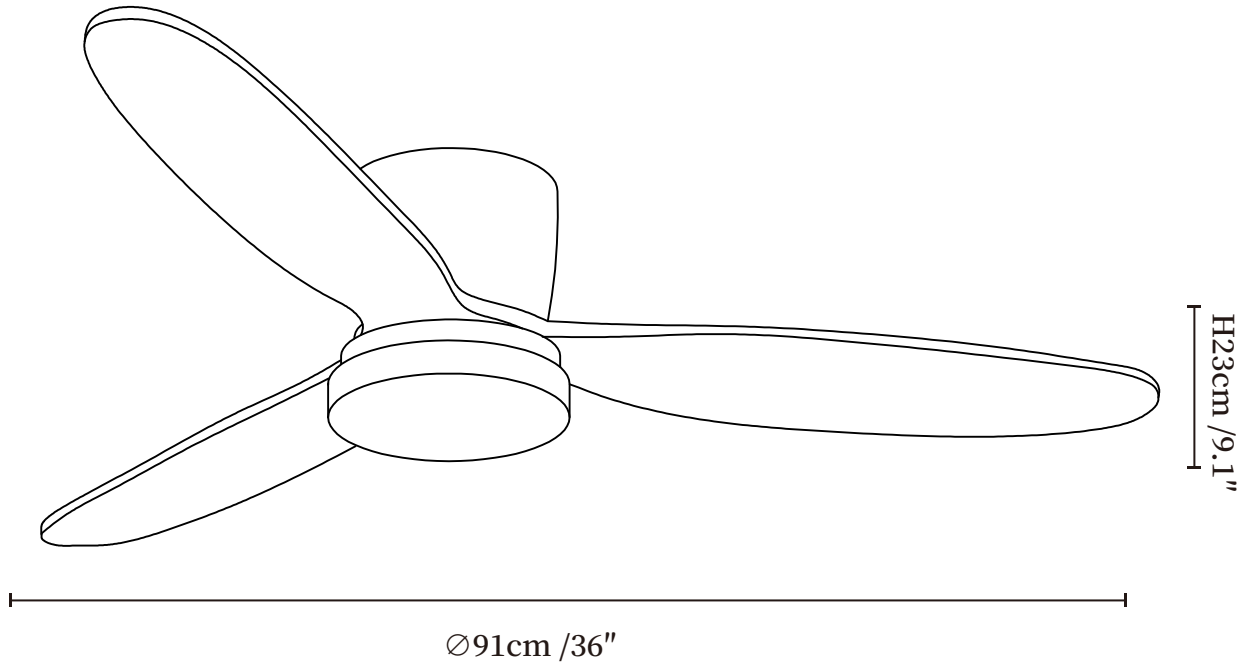

SPECIFICATION SHEET

SPECIFICATION DETAILS

*For custom options, consult factory for details

Fixture Dimensions	Ø 36" x H 9.1" Ø 42" x H 9.1" Ø 52" x H 9.1"
Light source	Integrated LED
Wattage	35W
Voltage	AC 110-240V
Mounting	Hardwired
CRI(Ra)	90+CRI
LED Rated Life	50000 hours
Color Temperature	Warm Light (3000K), Neutral Light (4000K), Cool Light (6000K)
Control method	Remote control.
Dimming	Three-color dimming.
Finishes	Walnut Color.
Shade Details	White.
Material	Metal frame, Wooden blades, PVC shade, pure copper motor.