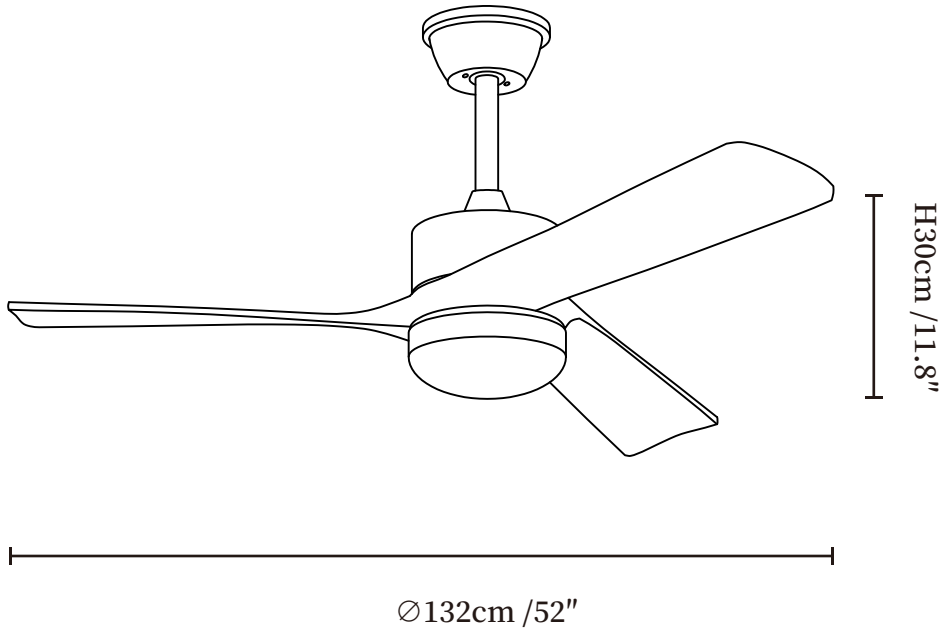

SPECIFICATION SHEET

SPECIFICATION DETAILS

*For custom options, consult factory for details

Fixture Dimensions	Ø 52" x H 11.8"
Light source	Integrated LED
Wattage	24W
Voltage	AC 110-240V
Mounting	Hardwired
CRI(Ra)	90+CRI
LED Rated Life	50000 hours
Color Temperature	Warm Light (3000K), Neutral Light (4000K), Cool Light (6000K)
Control method	Remote control.
Dimming	Three-color dimming.
Finishes	Black, Walnut Wood
Shade Details	White
Material	Metal frame, ABS blades, acrylic shade, pure copper motor
Rod Length	Suspension rod is 9.8"+4.9", and can be spliced as needed.