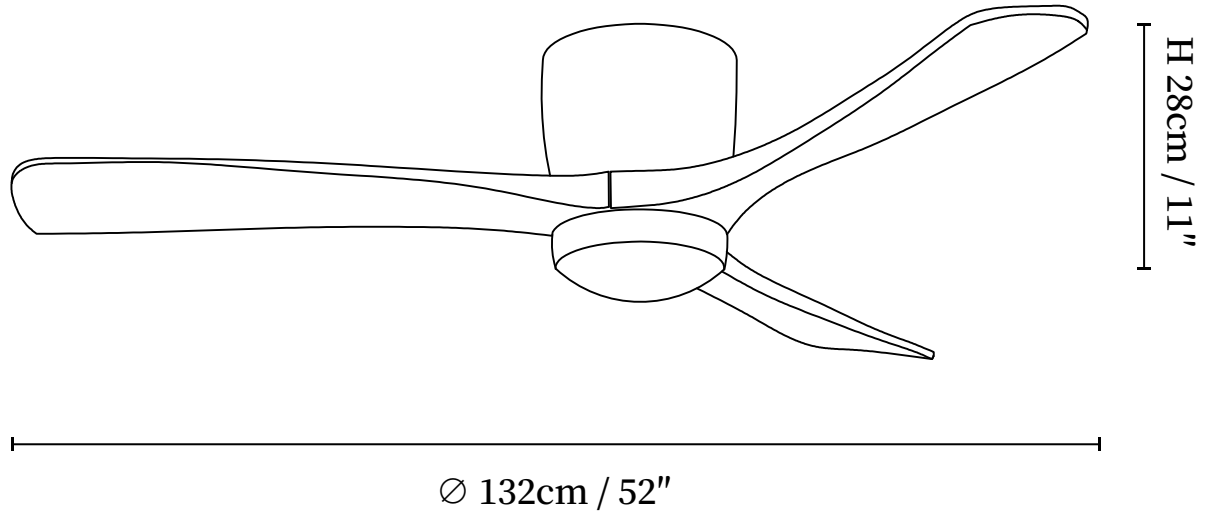

SPECIFICATION SHEET

SPECIFICATION DETAILS

*For custom options, consult factory for details

Fixture Dimensions	D 42" x H 11"
Light source	Integrated LED
Wattage	35W
Voltage	AC 110-240V
Mounting	Hardwired
CRI(Ra)	90+CRI
LED Rated Life	50000 hours
Color Temperature	Warm Light (3000K), Neutral Light (4000K), Cool Light (6000K)
Control method	Remote control.
Dimming	Three-color dimming.
Finishes	Walnut Wood, Nature Wood, White, Black, Grey.
Shade Details	White.
Material	Metal frame, Sycamore wood blades, acrylic shade, pure copper motor.

SPECIFICATION SHEET

SPECIFICATION DETAILS

*For custom options, consult factory for details

Fixture Dimensions	D 48" x H 11"
Light source	Integrated LED
Wattage	35W
Voltage	AC 110-240V
Mounting	Hardwired
CRI(Ra)	90+CRI
LED Rated Life	50000 hours
Color Temperature	Warm Light (3000K), Neutral Light (4000K), Cool Light (6000K)
Control method	Remote control.
Dimming	Three-color dimming.
Finishes	Walnut Wood, Nature Wood, White, Black, Grey.
Shade Details	White.
Material	Metal frame, Sycamore wood blades, acrylic shade, pure copper motor.

SPECIFICATION SHEET

SPECIFICATION DETAILS

*For custom options, consult factory for details

Fixture Dimensions	D 52" x H 11"
Light source	Integrated LED
Wattage	35W
Voltage	AC 110-240V
Mounting	Hardwired
CRI(Ra)	90+CRI
LED Rated Life	50000 hours
Color Temperature	Warm Light (3000K), Neutral Light (4000K), Cool Light (6000K)
Control method	Remote control.
Dimming	Three-color dimming.
Finishes	Walnut Wood, Nature Wood, White, Black, Grey.
Shade Details	White.
Material	Metal frame, Sycamore wood blades, acrylic shade,