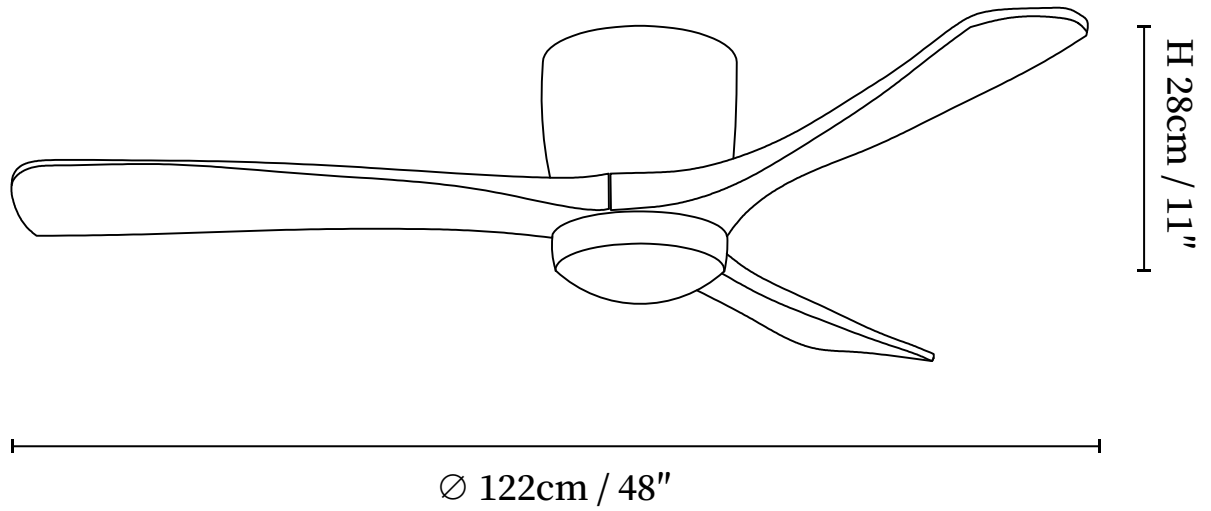

SPECIFICATION SHEET

SPECIFICATION DETAILS

*For custom options, consult factory for details

Fixture Dimensions	D 42" x H 11"
Light source	Integrated LED
Wattage	35W
Voltage	AC 110-240V
Mounting	Hardwired
CRI(Ra)	90+CRI
LED Rated Life	50000 hours
Color Temperature	Warm Light (3000K), Neutral Light (4000K), Cool Light (6000K)
Control method	Remote control.
Dimming	Three-color dimming.
Finishes	Walnut Wood, Nature Wood, White, Black, Grey.
Shade Details	White.
Material	Metal frame, Sycamore wood blades, acrylic shade, pure copper motor.

SPECIFICATION SHEET

SPECIFICATION DETAILS

*For custom options, consult factory for details

Fixture Dimensions	D 48" x H 11"
Light source	Integrated LED
Wattage	35W
Voltage	AC 110-240V
Mounting	Hardwired
CRI(Ra)	90+CRI
LED Rated Life	50000 hours
Color Temperature	Warm Light (3000K), Neutral Light (4000K), Cool Light (6000K)
Control method	Remote control.
Dimming	Three-color dimming.
Finishes	Walnut Wood, Nature Wood, White, Black, Grey.
Shade Details	White.
Material	Metal frame, Sycamore wood blades, acrylic shade, pure copper motor.

SPECIFICATION SHEET

SPECIFICATION DETAILS

*For custom options, consult factory for details

Fixture Dimensions	D 52" x H 11"
Light source	Integrated LED
Wattage	35W
Voltage	AC 110-240V
Mounting	Hardwired
CRI(Ra)	90+CRI
LED Rated Life	50000 hours
Color Temperature	Warm Light (3000K), Neutral Light (4000K), Cool Light (6000K)
Control method	Remote control.
Dimming	Three-color dimming.
Finishes	Walnut Wood, Nature Wood, White, Black, Grey.
Shade Details	White.
Material	Metal frame, Sycamore wood blades, acrylic shade,