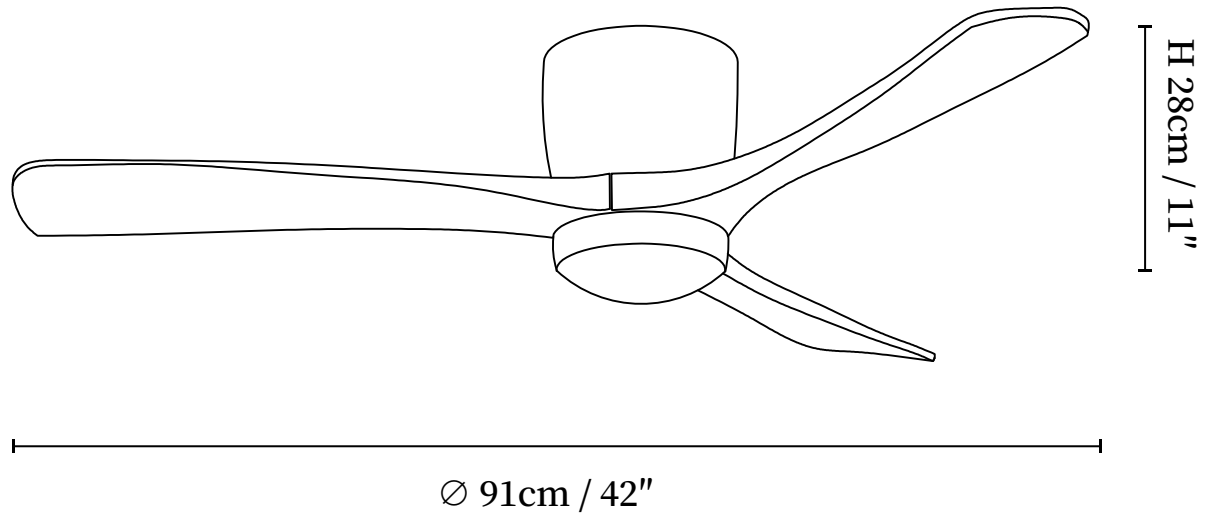

SPECIFICATION SHEET

SPECIFICATION DETAILS

*For custom options, consult factory for details

Fixture Dimensions	D 42" x H 11"
Light source	Integrated LED
Wattage	35W
Voltage	AC 110-240V
Mounting	Hardwired
CRI(Ra)	90+CRI
LED Rated Life	50000 hours
Color Temperature	Warm Light (3000K), Neutral Light (4000K), Cool Light (6000K)
Control method	Remote control.
Dimming	Three-color dimming.
Finishes	Walnut Wood, Nature Wood, White, Black, Grey.
Shade Details	White.
Material	Metal frame, Sycamore wood blades, acrylic shade, pure copper motor.

SPECIFICATION SHEET

SPECIFICATION DETAILS

*For custom options, consult factory for details

Fixture Dimensions	D 48" x H 11"
Light source	Integrated LED
Wattage	35W
Voltage	AC 110-240V
Mounting	Hardwired
CRI(Ra)	90+CRI
LED Rated Life	50000 hours
Color Temperature	Warm Light (3000K), Neutral Light (4000K), Cool Light (6000K)
Control method	Remote control.
Dimming	Three-color dimming.
Finishes	Walnut Wood, Nature Wood, White, Black, Grey.
Shade Details	White.
Material	Metal frame, Sycamore wood blades, acrylic shade, pure copper motor.

SPECIFICATION SHEET

SPECIFICATION DETAILS

*For custom options, consult factory for details

Fixture Dimensions	D 52" x H 11"
Light source	Integrated LED
Wattage	35W
Voltage	AC 110-240V
Mounting	Hardwired
CRI(Ra)	90+CRI
LED Rated Life	50000 hours
Color Temperature	Warm Light (3000K), Neutral Light (4000K), Cool Light (6000K)
Control method	Remote control.
Dimming	Three-color dimming.
Finishes	Walnut Wood, Nature Wood, White, Black, Grey.
Shade Details	White.
Material	Metal frame, Sycamore wood blades, acrylic shade,