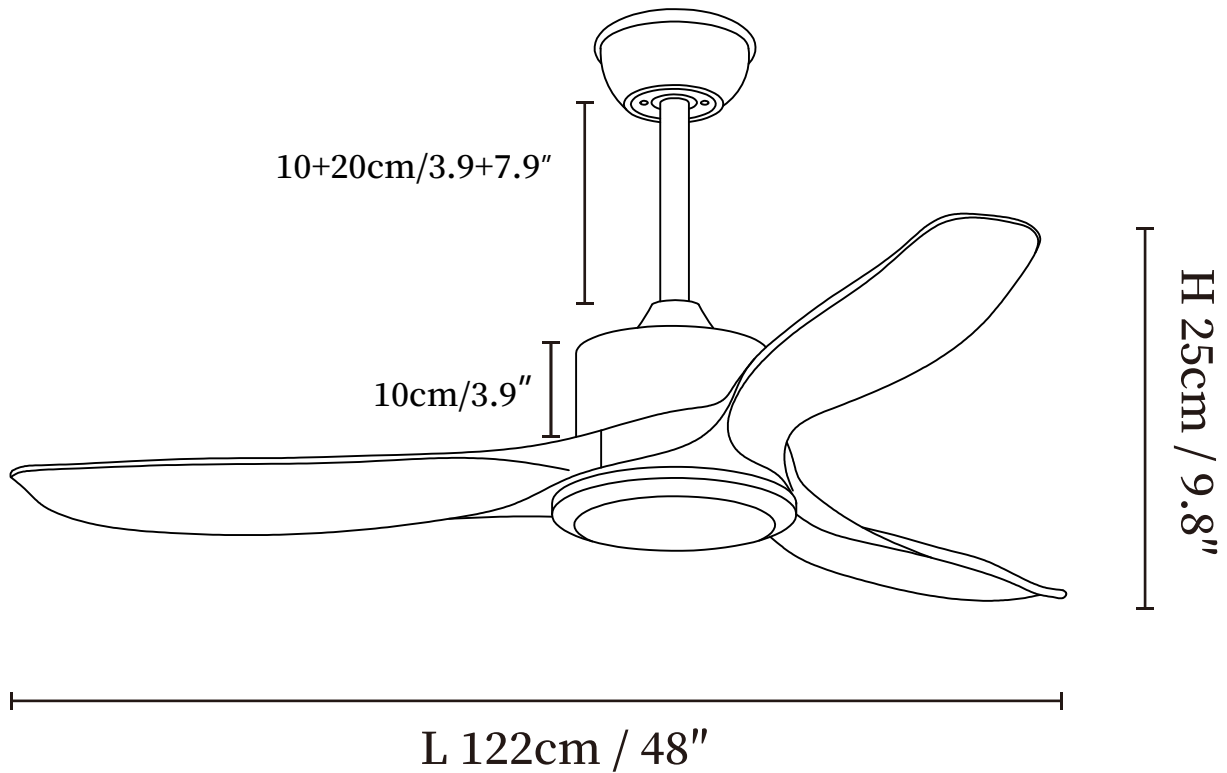

SPECIFICATION SHEET

SPECIFICATION DETAILS

*For custom options, consult factory for details

Fixture Dimensions	Ø 42" x H 9.8", Ø 48" x H 9.8"
Light source	NO
Wattage	35W variable frequency.
Voltage	AC 110-120V, 60Hz.
Mounting	Hardwired
Control method	Remote control.
Dimming	NO
Finishes	Walnut Wood Grain, Nature Wood Grain, White, Black.
Shade Details	Walnut Wood Grain, Nature Wood Grain, White, Black.
Material	Metal frame, ABS blades, pure copper motor.
Rod Length	Suspension rod is 10+20cm/ 3.9+7.9" , and can be spliced as needed.