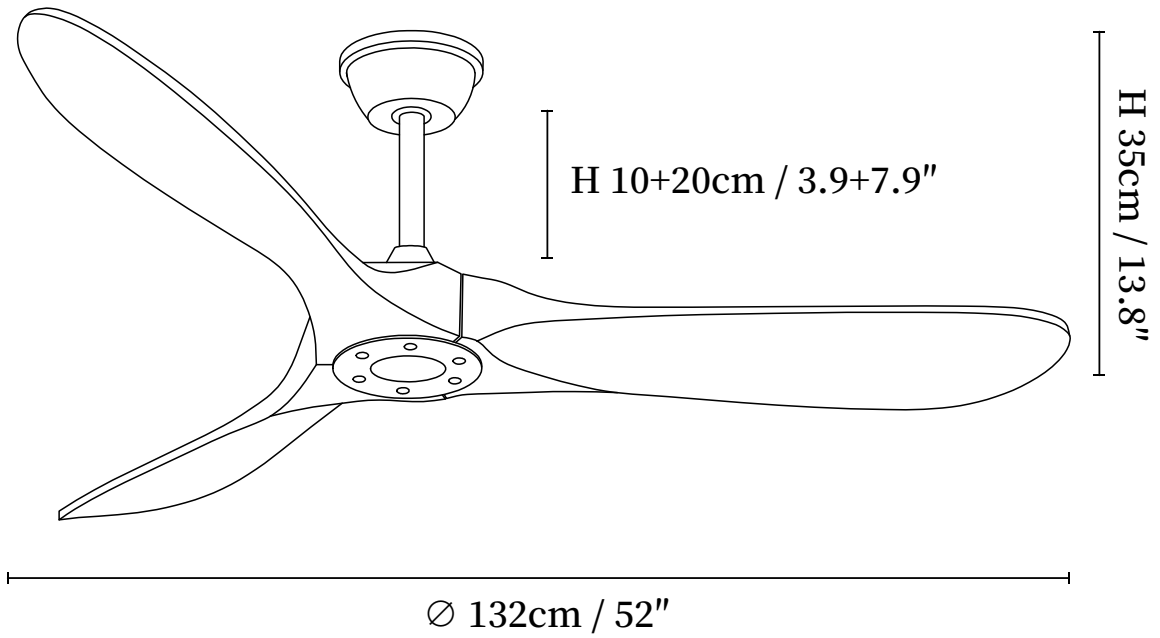

SPECIFICATION SHEET

SPECIFICATION DETAILS

*For custom options, consult factory for details

Fixture Dimensions	D 42" x H 13.8", D 52" x H 13.8"
Light source	Integrated LED
Wattage	35W
Voltage	AC 110-240V
Mounting	Hardwired
CRI(Ra)	90+CRI
LED Rated Life	50000 hours
Color Temperature	Warm Light (3000K), Neutral Light (4000K), Cool Light (6000K)
Control method	Remote control.
Dimming	Three-color dimming.
Finishes	White, Black.
Shade Details	Walnut Wood Grain, Nature Wood Grain.
Material	Metal frame, Wooden blades, acrylic shade, pure copper motor.
Rod Length	Suspension rod is 3.9"+7.9", and can be spliced as needed.