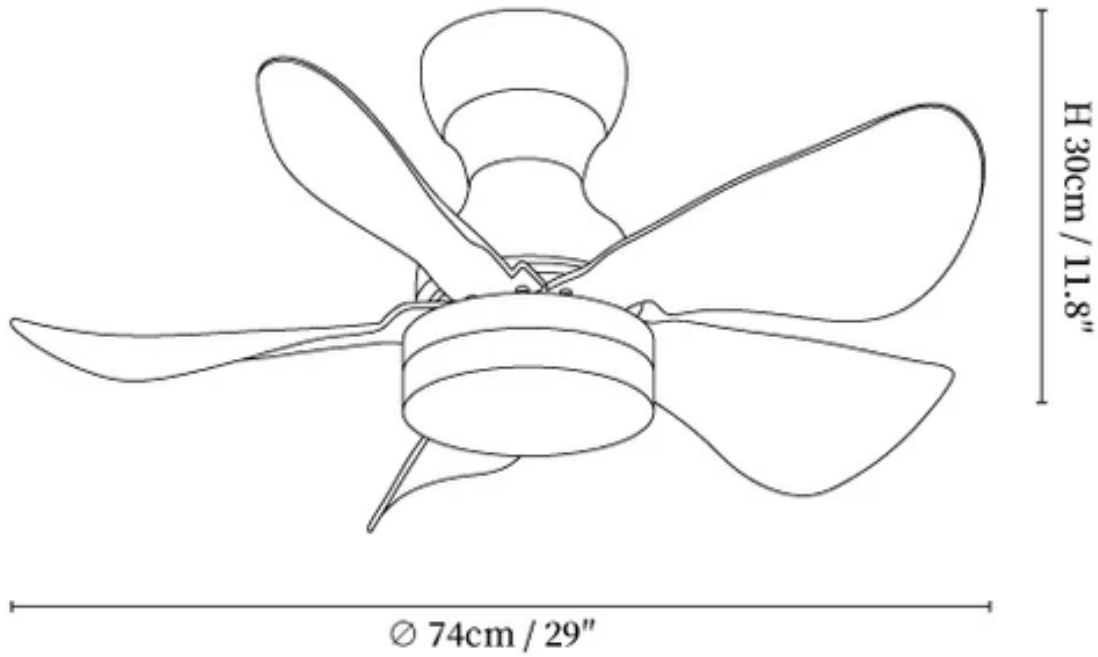

SPECIFICATION SHEET

SPECIFICATION DETAILS

*For custom options, consult factory for details

Fixture Dimensions	D 29" x H 11.8"
Light source	Integrated LED
Wattage	35W
Voltage	AC 110-240V
Mounting	Hardwired
CRI(Ra)	90+CRI
LED Rated Life	50000 hours
Color Temperature	Warm Light (3000K), Neutral Light (4000K), Cool Light (6000K)
Control method	Remote control.
Dimming	Three-color dimming.
Finishes	Walnut Wood Grain, Nature Wood Grain., White, Black.
Shade Details	White, Black.
Material	Metal frame, ABS blades, acrylic shade, pure copper motor.
Rod Length	Suspension rod is 9.8"+4.9", and can be spliced as needed.