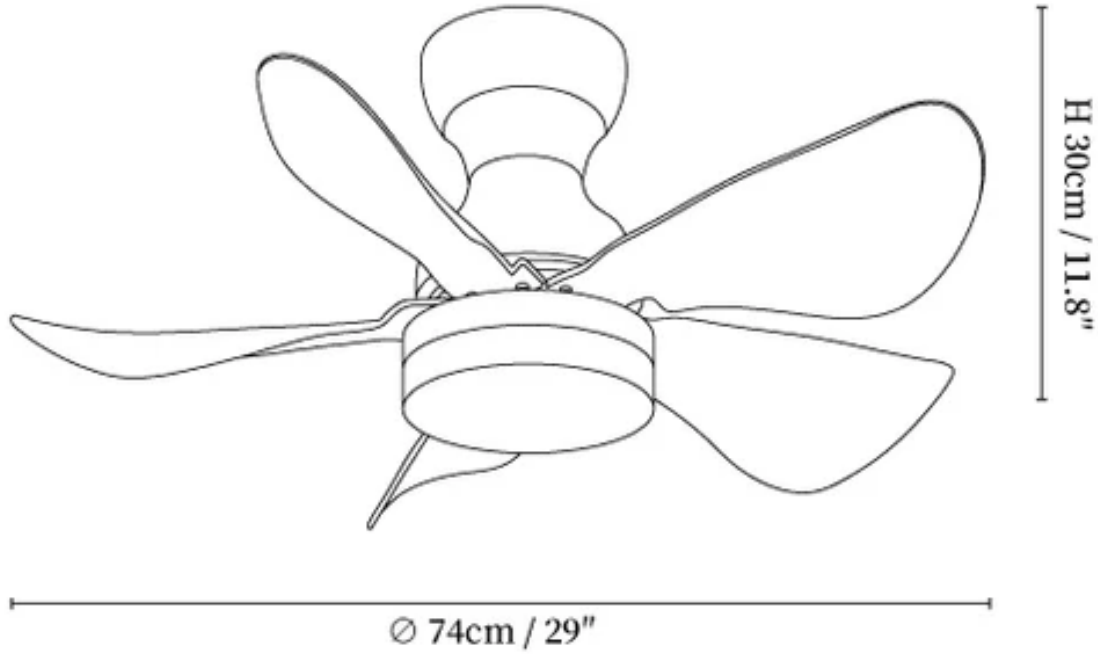

SPECIFICATION SHEET

SPECIFICATION DETAILS

*For custom options, consult factory for details

Fixture Dimensions	D 29" x H 11.8"
Light source	Integrated LED
Wattage	35W
Voltage	AC 110-240V
Mounting	Hardwired
CRI(Ra)	90+CRI
LED Rated Life	50000 hours
Color Temperature	Warm Light (3000K), Neutral Light (4000K), Cool Light (6000K)
Control method	Remote control.
Dimming	Three-color dimming.
Finishes	Walnut Wood Grain, Nature Wood Grain., White, Black.
Shade Details	White, Black.
Material	Metal frame, ABS blades, acrylic shade, pure copper motor.
Rod Length	Suspension rod is 9.8"+4.9", and can be spliced as needed.