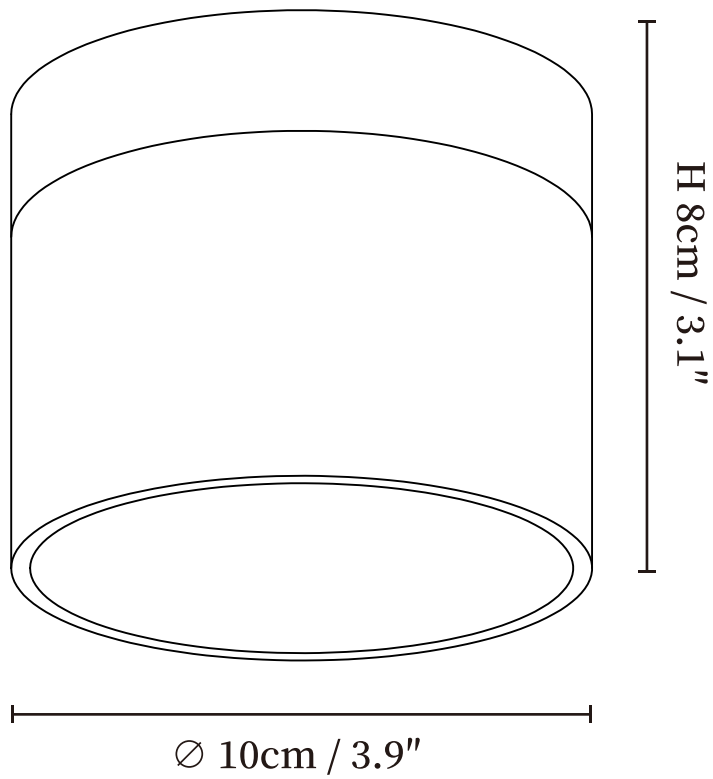

## SPECIFICATION DETAILS

\*For custom options, consult factory for details

<b>Fixture Dimensions</b>	Ø 3.9" x H 3.1"
<b>Light source</b>	Integrated LED
<b>Wattage</b>	~5W
<b>Voltage</b>	AC 110-240V
<b>Dimming</b>	Compatible with dimmable LED.
<b>CRI(Ra)</b>	90+CRI
<b>Mounting</b>	Hardwired.
<b>LED Rated Life</b>	30000 hours
<b>Color Temperature</b>	Warm Light (3000K), Neutral Light (4000K), Cool Light (6000K)
<b>Control method</b>	Compatible with common wall switches (not included)
<b>Finishes</b>	Black, White, Grey, Blue, Green, Pink, Coffee.
<b>Shade Details</b>	White.
<b>Material</b>	Metal, Aluminum, Acrylic, Wood.