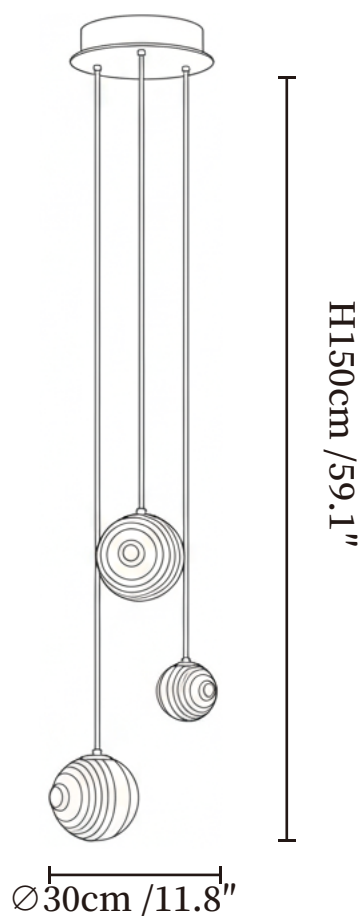

SPECIFICATION SHEET

SPECIFICATION DETAILS

*For custom options, consult factory for details

Fixture Dimensions	$\varnothing 11.8'' \times H 59.1''$
Light source	G4 (bulb not included)
Wattage	MAX 3W incandescent bulb or LED equivalent.
Voltage	AC 110-240V
Mounting	Hardwired.
Dimming	Compatible with dimmable bulbs (bulb not included)
Control method	Compatible with common wall switches (not included)
Finishes	White.
Shade Details	Clear, Smoke grey.
Material	Metal, Glass.
Wire Length	The standard length of the suspended wire is 59" (150 cm) and the length is adjustable.

SPECIFICATION SHEET

SPECIFICATION DETAILS

*For custom options, consult factory for details

Fixture Dimensions	Ø 15.7" x H 59.1"
Light source	G4 (bulb not included)
Wattage	MAX 3W incandescent bulb or LED equivalent.
Voltage	AC 110-240V
Mounting	Hardwired.
Dimming	Compatible with dimmable bulbs (bulb not included)
Control method	Compatible with common wall switches (not included)
Finishes	White.
Shade Details	Clear, Smoke grey.
Material	Metal, Glass.
Wire Length	The standard length of the suspended wire is 59 "(150 cm) and the length is adjustable.

SPECIFICATION SHEET

SPECIFICATION DETAILS

*For custom options, consult factory for details

Fixture Dimensions	Ø 19.7" x H 59.1"
Light source	G4 (bulb not included)
Wattage	MAX 3W incandescent bulb or LED equivalent.
Voltage	AC 110-240V
Mounting	Hardwired.
Dimming	Compatible with dimmable bulbs (bulb not included)
Control method	Compatible with common wall switches(not included)
Finishes	White.
Shade Details	Clear, Smoke grey.
Material	Metal, Glass.
Wire Length	The standard length of the suspended wire is 59 "(150 cm) and the length is adjustable.