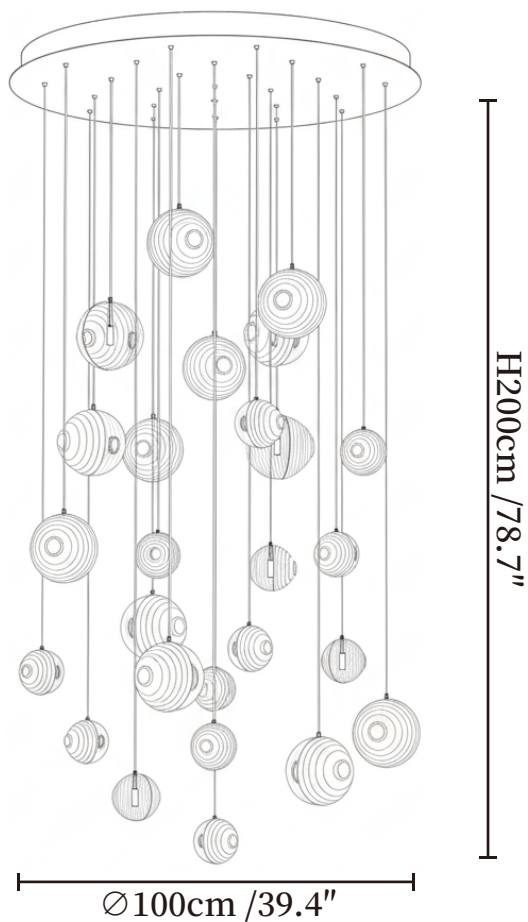

SPECIFICATION SHEET

SPECIFICATION DETAILS

*For custom options, consult factory for details

Fixture Dimensions	Ø 39.4" x H 78.7"
Light source	G4 (bulb not included)
Wattage	MAX 3W incandescent bulb or LED equivalent.
Voltage	AC 110-240V
Mounting	Hardwired.
Dimming	Compatible with dimmable bulbs (bulb not included)
Control method	Compatible with common wall switches (not included)
Finishes	White.
Shade Details	Clear, Smoke grey.
Material	Metal, Glass.
Wire Length	The standard length of the suspended wire is 59" (150 cm) and the length is adjustable.