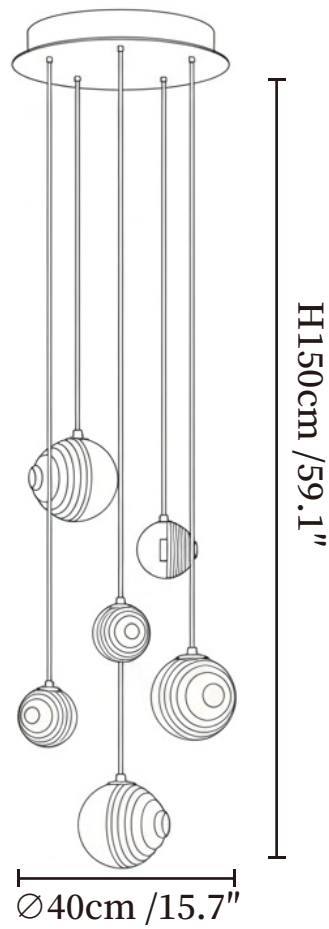

SPECIFICATION SHEET

SPECIFICATION DETAILS

*For custom options, consult factory for details

Fixture Dimensions	$\varnothing 11.8'' \times H 59.1''$
Light source	G4 (bulb not included)
Wattage	MAX 3W incandescent bulb or LED equivalent.
Voltage	AC 110-240V
Mounting	Hardwired.
Dimming	Compatible with dimmable bulbs (bulb not included)
Control method	Compatible with common wall switches (not included)
Finishes	White.
Shade Details	Clear, Smoke grey.
Material	Metal, Glass.
Wire Length	The standard length of the suspended wire is 59" (150 cm) and the length is adjustable.

SPECIFICATION SHEET

SPECIFICATION DETAILS

*For custom options, consult factory for details

Fixture Dimensions	Ø 15.7" x H 59.1"
Light source	G4 (bulb not included)
Wattage	MAX 3W incandescent bulb or LED equivalent.
Voltage	AC 110-240V
Mounting	Hardwired.
Dimming	Compatible with dimmable bulbs (bulb not included)
Control method	Compatible with common wall switches (not included)
Finishes	White.
Shade Details	Clear, Smoke grey.
Material	Metal, Glass.
Wire Length	The standard length of the suspended wire is 59 "(150 cm) and the length is adjustable.

SPECIFICATION SHEET

SPECIFICATION DETAILS

*For custom options, consult factory for details

Fixture Dimensions	Ø 19.7" x H 59.1"
Light source	G4 (bulb not included)
Wattage	MAX 3W incandescent bulb or LED equivalent.
Voltage	AC 110-240V
Mounting	Hardwired.
Dimming	Compatible with dimmable bulbs (bulb not included)
Control method	Compatible with common wall switches(not included)
Finishes	White.
Shade Details	Clear, Smoke grey.
Material	Metal, Glass.
Wire Length	The standard length of the suspended wire is 59 "(150 cm) and the length is adjustable.