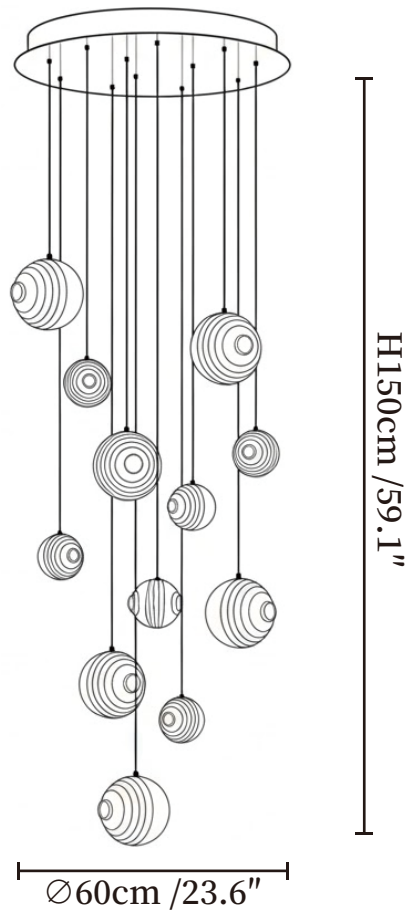

SPECIFICATION SHEET

SPECIFICATION DETAILS

*For custom options, consult factory for details

Fixture Dimensions	Ø 15.7" x H 59.1"
Light source	G4 (bulb not included)
Wattage	MAX 3W incandescent bulb or LED equivalent.
Voltage	AC 110-240V
Mounting	Hardwired.
Dimming	Compatible with dimmable bulbs (bulb not included)
Control method	Compatible with common wall switches (not included)
Finishes	White.
Shade Details	Clear, Smoke grey.
Material	Metal, Glass.
Wire Length	The standard length of the suspended wire is 59 "(150 cm) and the length is adjustable.

SPECIFICATION SHEET

SPECIFICATION DETAILS

*For custom options, consult factory for details

Fixture Dimensions	Ø 19.7" x H 59.1"
Light source	G4 (bulb not included)
Wattage	MAX 3W incandescent bulb or LED equivalent.
Voltage	AC 110-240V
Mounting	Hardwired.
Dimming	Compatible with dimmable bulbs (bulb not included)
Control method	Compatible with common wall switches(not included)
Finishes	White.
Shade Details	Clear, Smoke grey.
Material	Metal, Glass.
Wire Length	The standard length of the suspended wire is 59 "(150 cm) and the length is adjustable.

SPECIFICATION SHEET

SPECIFICATION DETAILS

*For custom options, consult factory for details

Fixture Dimensions	Ø 23.6" x H 59.1"
Light source	G4 (bulb not included)
Wattage	MAX 3W incandescent bulb or LED equivalent.
Voltage	AC 110-240V
Mounting	Hardwired.
Dimming	Compatible with dimmable bulbs (bulb not included)
Control method	Compatible with common wall switches (not included)
Finishes	White.
Shade Details	Clear, Smoke grey.
Material	Metal, Glass.
Wire Length	The standard length of the suspended wire is 59 "(150 cm) and the length is adjustable.