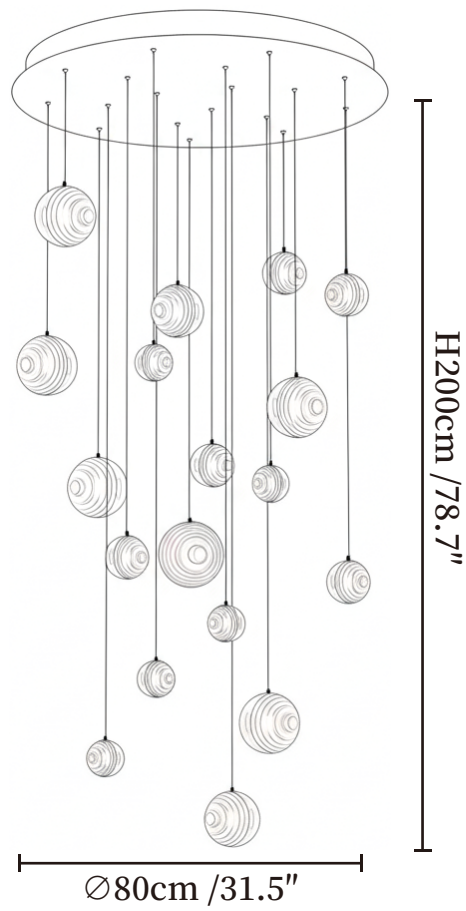

SPECIFICATION SHEET

SPECIFICATION DETAILS

*For custom options, consult factory for details

Fixture Dimensions	Ø 31.5" x H 78.7"
Light source	G4 (bulb not included)
Wattage	MAX 3W incandescent bulb or LED equivalent.
Voltage	AC 110-240V
Mounting	Hardwired.
Dimming	Compatible with dimmable bulbs (bulb not included)
Control method	Compatible with common wall switches(not included)
Finishes	White.
Shade Details	Clear, Smoke grey.
Material	Metal, Glass.
Wire Length	The standard length of the suspended wire is 59 "(150 cm) and the length is adjustable.