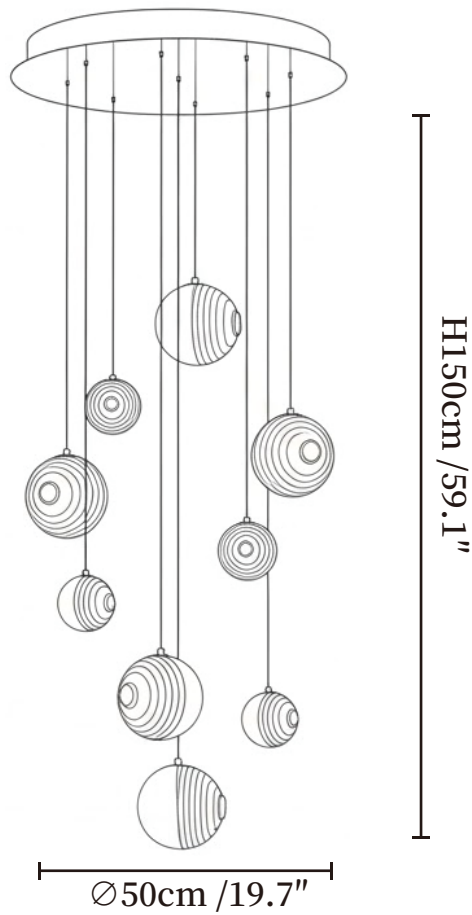

SPECIFICATION SHEET

SPECIFICATION DETAILS

*For custom options, consult factory for details

Fixture Dimensions	$\varnothing 11.8'' \times H 59.1''$
Light source	G4 (bulb not included)
Wattage	MAX 3W incandescent bulb or LED equivalent.
Voltage	AC 110-240V
Mounting	Hardwired.
Dimming	Compatible with dimmable bulbs (bulb not included)
Control method	Compatible with common wall switches (not included)
Finishes	White.
Shade Details	Clear, Smoke grey.
Material	Metal, Glass.
Wire Length	The standard length of the suspended wire is 59" (150 cm) and the length is adjustable.

SPECIFICATION SHEET

SPECIFICATION DETAILS

*For custom options, consult factory for details

Fixture Dimensions	Ø 15.7" x H 59.1"
Light source	G4 (bulb not included)
Wattage	MAX 3W incandescent bulb or LED equivalent.
Voltage	AC 110-240V
Mounting	Hardwired.
Dimming	Compatible with dimmable bulbs (bulb not included)
Control method	Compatible with common wall switches (not included)
Finishes	White.
Shade Details	Clear, Smoke grey.
Material	Metal, Glass.
Wire Length	The standard length of the suspended wire is 59 "(150 cm) and the length is adjustable.

SPECIFICATION SHEET

SPECIFICATION DETAILS

*For custom options, consult factory for details

Fixture Dimensions	Ø 19.7" x H 59.1"
Light source	G4 (bulb not included)
Wattage	MAX 3W incandescent bulb or LED equivalent.
Voltage	AC 110-240V
Mounting	Hardwired.
Dimming	Compatible with dimmable bulbs (bulb not included)
Control method	Compatible with common wall switches(not included)
Finishes	White.
Shade Details	Clear, Smoke grey.
Material	Metal, Glass.
Wire Length	The standard length of the suspended wire is 59 "(150 cm) and the length is adjustable.