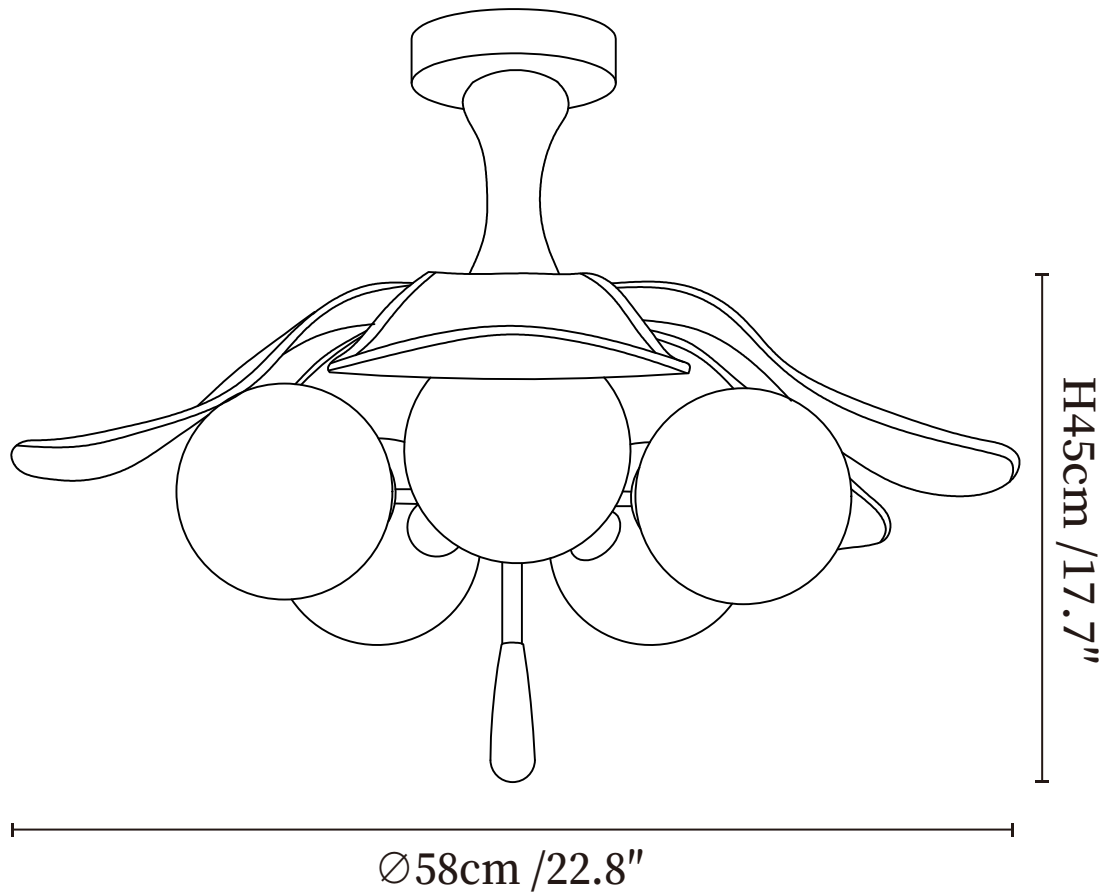

# SPECIFICATION SHEET

---

## SPECIFICATION DETAILS

\*For custom options, consult factory for details

<b>Fixture Dimensions</b>	Ø 22.8" x H 17.7"
<b>Light source</b>	G9 (bulb not included)
<b>Wattage</b>	MAX 5W incandescent bulb or LED equivalent.
<b>Voltage</b>	AC 110-240V
<b>Mounting</b>	Hardwired.
<b>Dimming</b>	Please purchase dimmable light bulbs separately.
<b>Control method</b>	Compatible with common wall switches (not included)
<b>Finishes</b>	Walnut Wood.
<b>Shade Details</b>	White.
<b>Material</b>	Metal, Fabric, Wood.