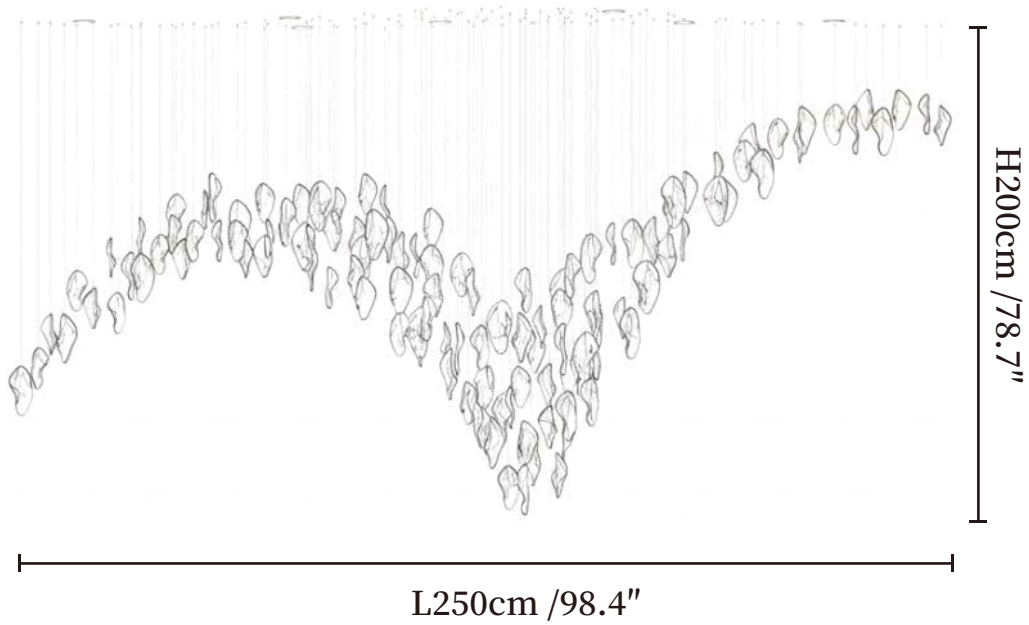

SPECIFICATION DETAILS

*For custom options, consult factory for details

Fixture Dimensions	L 98.4" x W 11.8" x H 78.7"
Light source	Integrated LED
Wattage	~ 5W
Voltage	AC 110-240V
Dimming	Not supported
CRI(Ra)	90+ CRI
Mounting	Hardwired.
LED Rated Life	30000 hours
Color Temperature	Warm Light (3000K), Neutral Light (4000K), Cool Light (6000K)
Control method	Compatible with common wall switches (not included)
Finishes	Blue, Amber, Clear.
Shadow Details	Blue, Amber, Clear.
Material	Metal, Crystal Glass.
Wire Length	The standard length of the cord is 59" (150 cm), the length is adjustable.