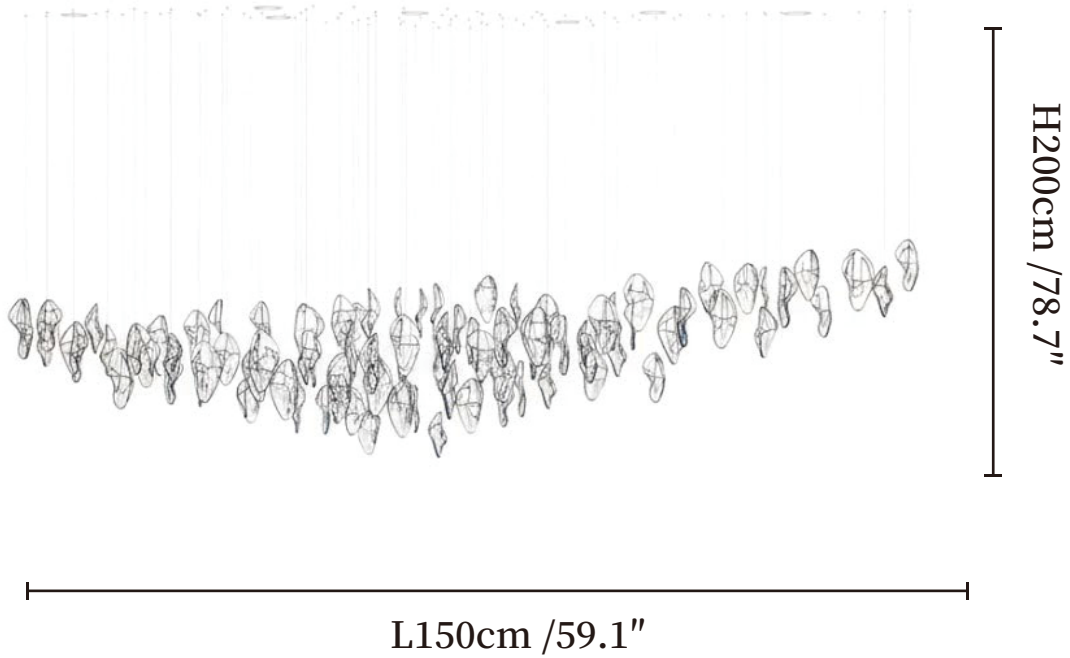

#### SPECIFICATION DETAILS

\*For custom options, consult factory for details

<b>Fixture Dimensions</b>	Ø 31.5" x H 59.1"
<b>Light source</b>	Integrated LED
<b>Wattage</b>	~ 5W
<b>Voltage</b>	AC 110-240V
<b>Dimming</b>	Not supported
<b>CRI(Ra)</b>	90+ CRI
<b>Mounting</b>	Hardwired.
<b>LED Rated Life</b>	30000 hours
<b>Color Temperature</b>	Warm Light (3000K), Neutral Light (4000K), Cool Light (6000K)
<b>Control method</b>	Compatible with common wall switches (not included)
<b>Finishes</b>	Blue, Amber, Clear.
<b>Shadow Details</b>	Blue, Amber, Clear.
<b>Material</b>	Metal, Crystal Glass.
<b>Wire Length</b>	The standard length of the cord is 59" (150 cm), the length is adjustable.

#### SPECIFICATION DETAILS

\*For custom options, consult factory for details

<b>Fixture Dimensions</b>	L 70.9" x W 11.8" x H 78.7"
<b>Light source</b>	Integrated LED
<b>Wattage</b>	~ 5W
<b>Voltage</b>	AC 110-240V
<b>Dimming</b>	Not supported
<b>CRI(Ra)</b>	90+ CRI
<b>Mounting</b>	Hardwired.
<b>LED Rated Life</b>	30000 hours
<b>Color Temperature</b>	Warm Light (3000K), Neutral Light (4000K), Cool Light (6000K)
<b>Control method</b>	Compatible with common wall switches(not included)
<b>Finishes</b>	Blue, Amber, Clear.
<b>Shadow Details</b>	Blue, Amber, Clear.
<b>Material</b>	Metal, Crystal Glass.
<b>Wire Length</b>	The standard length of the cord is 59" (150 cm), the length is adjustable.