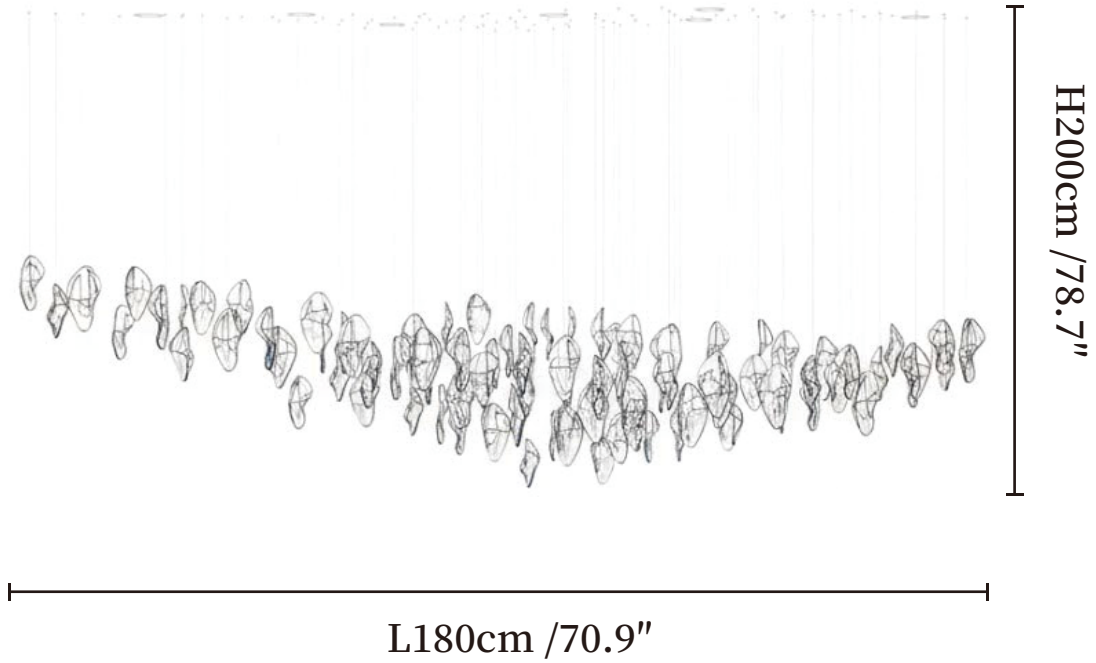

#### SPECIFICATION DETAILS

\*For custom options, consult factory for details

<b>Fixture Dimensions</b>	$\varnothing 23.6'' \times H 59.1''$
<b>Light source</b>	Integrated LED
<b>Wattage</b>	~ 5W
<b>Voltage</b>	AC 110-240V
<b>Dimming</b>	Not supported
<b>CRI(Ra)</b>	90+ CRI
<b>Mounting</b>	Hardwired.
<b>LED Rated Life</b>	30000 hours
<b>Color Temperature</b>	Warm Light (3000K), Neutral Light (4000K), Cool Light (6000K)
<b>Control method</b>	Compatible with common wall switches (not included)
<b>Finishes</b>	Blue, Amber, Clear.
<b>Shadow Details</b>	Blue, Amber, Clear.
<b>Material</b>	Metal, Crystal Glass.
<b>Wire Length</b>	The standard length of the cord is 59" (150 cm), the length is adjustable.

#### SPECIFICATION DETAILS

\*For custom options, consult factory for details

<b>Fixture Dimensions</b>	Ø 31.5" x H 59.1"
<b>Light source</b>	Integrated LED
<b>Wattage</b>	~ 5W
<b>Voltage</b>	AC 110-240V
<b>Dimming</b>	Not supported
<b>CRI(Ra)</b>	90+ CRI
<b>Mounting</b>	Hardwired.
<b>LED Rated Life</b>	30000 hours
<b>Color Temperature</b>	Warm Light (3000K), Neutral Light (4000K), Cool Light (6000K)
<b>Control method</b>	Compatible with common wall switches (not included)
<b>Finishes</b>	Blue, Amber, Clear.
<b>Shadow Details</b>	Blue, Amber, Clear.
<b>Material</b>	Metal, Crystal Glass.
<b>Wire Length</b>	The standard length of the cord is 59" (150 cm), the length is adjustable.