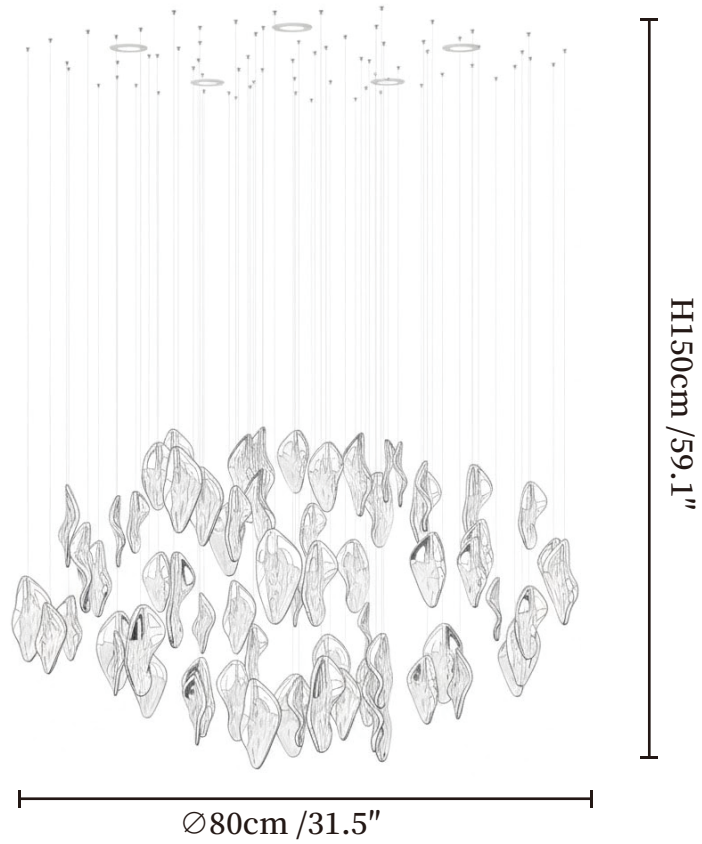

#### SPECIFICATION DETAILS

\*For custom options, consult factory for details

<b>Fixture Dimensions</b>	$\varnothing 23.6'' \times H 59.1''$
<b>Light source</b>	Integrated LED
<b>Wattage</b>	~ 5W
<b>Voltage</b>	AC 110-240V
<b>Dimming</b>	Not supported
<b>CRI(Ra)</b>	90+ CRI
<b>Mounting</b>	Hardwired.
<b>LED Rated Life</b>	30000 hours
<b>Color Temperature</b>	Warm Light (3000K), Neutral Light (4000K), Cool Light (6000K)
<b>Control method</b>	Compatible with common wall switches (not included)
<b>Finishes</b>	Blue, Amber, Clear.
<b>Shadow Details</b>	Blue, Amber, Clear.
<b>Material</b>	Metal, Crystal Glass.
<b>Wire Length</b>	The standard length of the cord is 59" (150 cm), the length is adjustable.

#### SPECIFICATION DETAILS

\*For custom options, consult factory for details

<b>Fixture Dimensions</b>	Ø 31.5" x H 59.1"
<b>Light source</b>	Integrated LED
<b>Wattage</b>	~ 5W
<b>Voltage</b>	AC 110-240V
<b>Dimming</b>	Not supported
<b>CRI(Ra)</b>	90+ CRI
<b>Mounting</b>	Hardwired.
<b>LED Rated Life</b>	30000 hours
<b>Color Temperature</b>	Warm Light (3000K), Neutral Light (4000K), Cool Light (6000K)
<b>Control method</b>	Compatible with common wall switches (not included)
<b>Finishes</b>	Blue, Amber, Clear.
<b>Shadow Details</b>	Blue, Amber, Clear.
<b>Material</b>	Metal, Crystal Glass.
<b>Wire Length</b>	The standard length of the cord is 59" (150 cm), the length is adjustable.