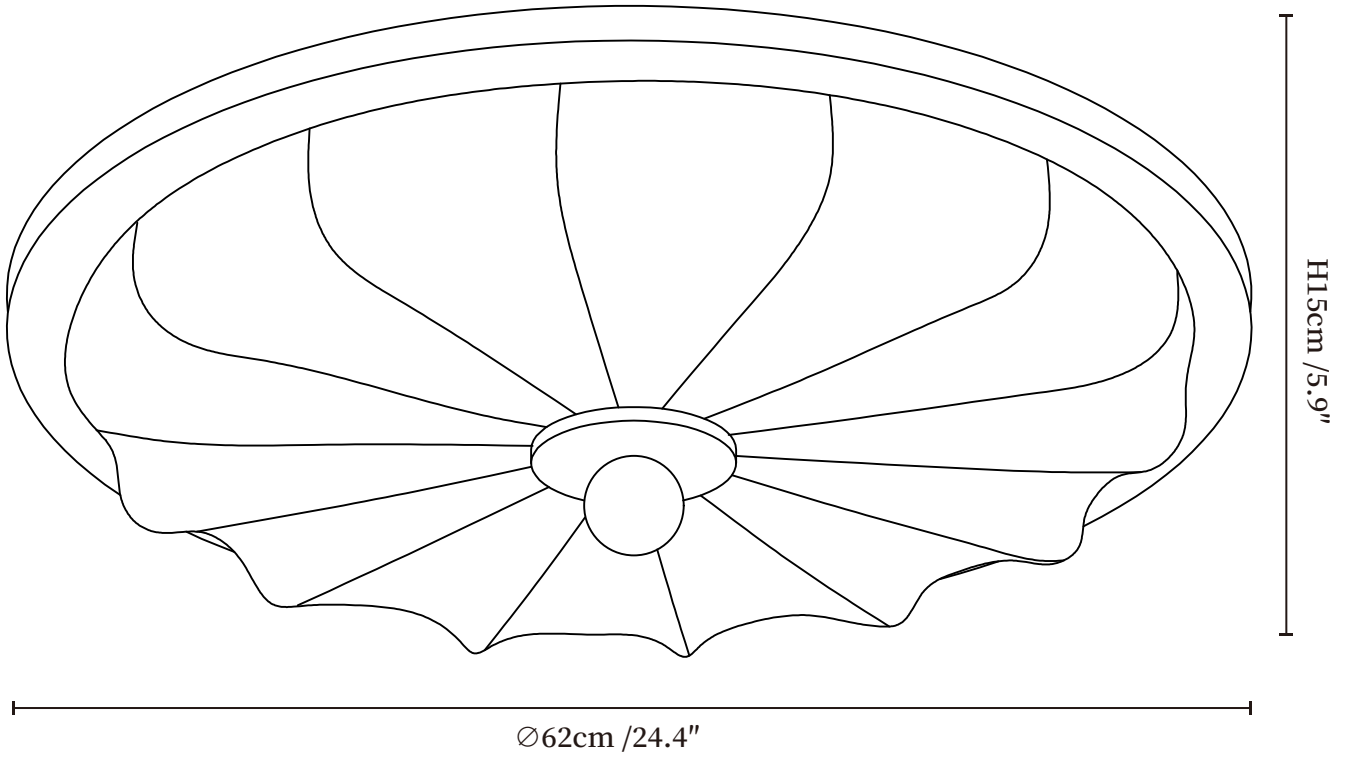

SPECIFICATION SHEET

SPECIFICATION DETAILS

*For custom options, consult factory for details

Fixture Dimensions	Ø 16.5" x H 5.9"
Light source	Integrated LED
Wattage	~32 Watts
Voltage	AC 110-240V
Dimming	Not supported
CRI(Ra)	90+CRI
Mounting	Hardwired.
LED Rated Life	30000 hours
Color Temperature	Warm Light (3000K), Neutral Light (4000K), Cool Light (6000K)
Control method	Compatible with common wall switches(not included)
Finishes	Walnut Color.
Shade Details	Beige.
Material	Wood, Fabric, Metal.

SPECIFICATION SHEET

SPECIFICATION DETAILS

*For custom options, consult factory for details

Fixture Dimensions	Ø 20.5" x H 5.9"
Light source	Integrated LED
Wattage	~42 Watts
Voltage	AC 110-240V
Dimming	Not supported
CRI(Ra)	90+CRI
Mounting	Hardwired.
LED Rated Life	30000 hours
Color Temperature	Warm Light (3000K), Neutral Light (4000K), Cool Light (6000K)
Control method	Compatible with common wall switches(not included)
Finishes	Walnut Color.
Shade Details	Beige.
Material	Wood, Fabric, Metal.

SPECIFICATION SHEET

SPECIFICATION DETAILS

*For custom options, consult factory for details

Fixture Dimensions	$\text{Ø} 24.4'' \times \text{H} 5.9''$
Light source	Integrated LED
Wattage	~54 Watts
Voltage	AC 110-240V
Dimming	Not supported
CRI(Ra)	90+CRI
Mounting	Hardwired.
LED Rated Life	30000 hours
Color Temperature	Warm Light (3000K), Neutral Light (4000K), Cool Light (6000K)
Control method	Compatible with common wall switches (not included)
Finishes	Walnut Color.
Shade Details	Beige.
Material	Wood, Fabric, Metal.