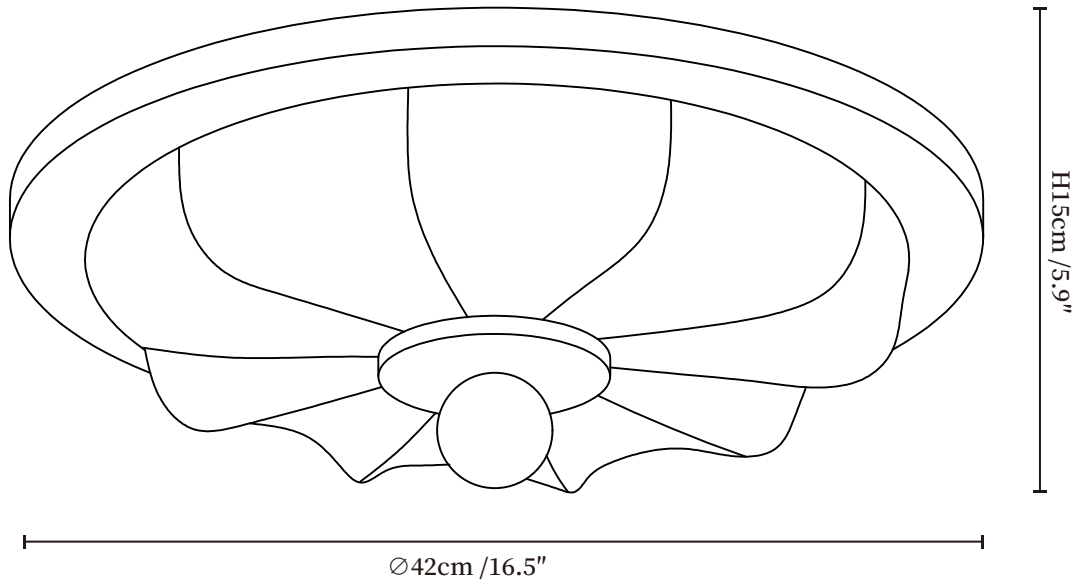

SPECIFICATION SHEET

SPECIFICATION DETAILS

*For custom options, consult factory for details

Fixture Dimensions	Ø 16.5" x H 5.9"
Light source	Integrated LED
Wattage	~32 Watts
Voltage	AC 110-240V
Dimming	Not supported
CRI(Ra)	90+CRI
Mounting	Hardwired.
LED Rated Life	30000 hours
Color Temperature	Warm Light (3000K), Neutral Light (4000K), Cool Light (6000K)
Control method	Compatible with common wall switches(not included)
Finishes	Walnut Color.
Shade Details	Beige.
Material	Wood, Fabric, Metal.

SPECIFICATION SHEET

SPECIFICATION DETAILS

*For custom options, consult factory for details

Fixture Dimensions	Ø 20.5" x H 5.9"
Light source	Integrated LED
Wattage	~42 Watts
Voltage	AC 110-240V
Dimming	Not supported
CRI(Ra)	90+CRI
Mounting	Hardwired.
LED Rated Life	30000 hours
Color Temperature	Warm Light (3000K), Neutral Light (4000K), Cool Light (6000K)
Control method	Compatible with common wall switches(not included)
Finishes	Walnut Color.
Shade Details	Beige.
Material	Wood, Fabric, Metal.

SPECIFICATION SHEET

SPECIFICATION DETAILS

*For custom options, consult factory for details

Fixture Dimensions	$\text{Ø} 24.4'' \times \text{H} 5.9''$
Light source	Integrated LED
Wattage	~54 Watts
Voltage	AC 110-240V
Dimming	Not supported
CRI(Ra)	90+CRI
Mounting	Hardwired.
LED Rated Life	30000 hours
Color Temperature	Warm Light (3000K), Neutral Light (4000K), Cool Light (6000K)
Control method	Compatible with common wall switches (not included)
Finishes	Walnut Color.
Shade Details	Beige.
Material	Wood, Fabric, Metal.