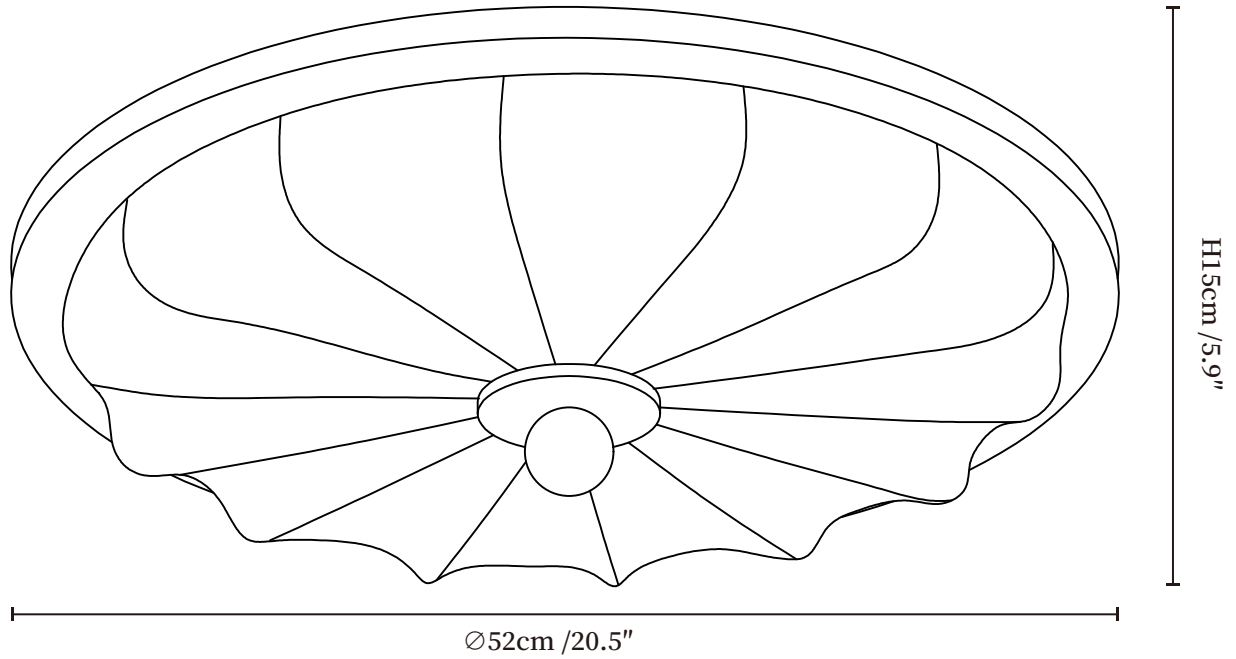

SPECIFICATION SHEET

SPECIFICATION DETAILS

*For custom options, consult factory for details

Fixture Dimensions	Ø 16.5" x H 5.9"
Light source	Integrated LED
Wattage	~32 Watts
Voltage	AC 110-240V
Dimming	Not supported
CRI(Ra)	90+CRI
Mounting	Hardwired.
LED Rated Life	30000 hours
Color Temperature	Warm Light (3000K), Neutral Light (4000K), Cool Light (6000K)
Control method	Compatible with common wall switches(not included)
Finishes	Walnut Color.
Shade Details	Beige.
Material	Wood, Fabric, Metal.

SPECIFICATION SHEET

SPECIFICATION DETAILS

*For custom options, consult factory for details

Fixture Dimensions	Ø 20.5" x H 5.9"
Light source	Integrated LED
Wattage	~42 Watts
Voltage	AC 110-240V
Dimming	Not supported
CRI(Ra)	90+CRI
Mounting	Hardwired.
LED Rated Life	30000 hours
Color Temperature	Warm Light (3000K), Neutral Light (4000K), Cool Light (6000K)
Control method	Compatible with common wall switches(not included)
Finishes	Walnut Color.
Shade Details	Beige.
Material	Wood, Fabric, Metal.

SPECIFICATION SHEET

SPECIFICATION DETAILS

*For custom options, consult factory for details

Fixture Dimensions	$\text{Ø} 24.4'' \times \text{H} 5.9''$
Light source	Integrated LED
Wattage	~54 Watts
Voltage	AC 110-240V
Dimming	Not supported
CRI(Ra)	90+CRI
Mounting	Hardwired.
LED Rated Life	30000 hours
Color Temperature	Warm Light (3000K), Neutral Light (4000K), Cool Light (6000K)
Control method	Compatible with common wall switches (not included)
Finishes	Walnut Color.
Shade Details	Beige.
Material	Wood, Fabric, Metal.