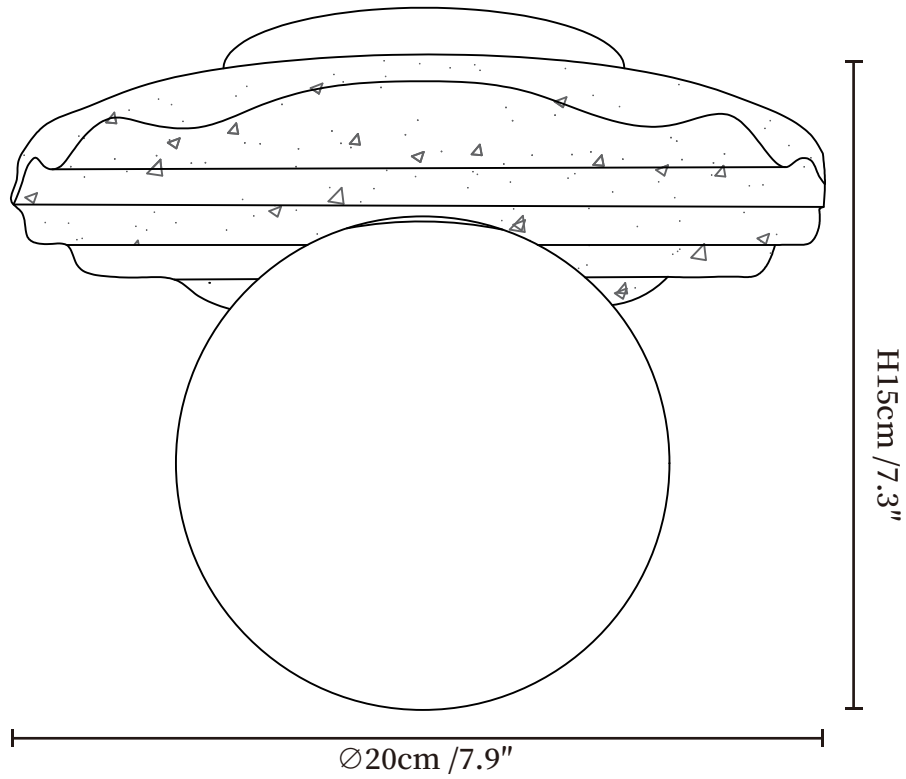

SPECIFICATION SHEET

SPECIFICATION DETAILS

*For custom options, consult factory for details

Fixture Dimensions	$\varnothing 7.9'' \times H 5.9''$
Light source	G9 (bulb not included)
Wattage	MAX 5W incandescent bulb or LED equivalent.
Voltage	AC 110-240V
Mounting	Hardwired.
Dimming	Please purchase dimmable light bulbs separately.
Control method	Compatible with common wall switches (not included)
Finishes	Yellow Travertine.
Shade Details	White.
Material	Yellow Travertine, Glass.