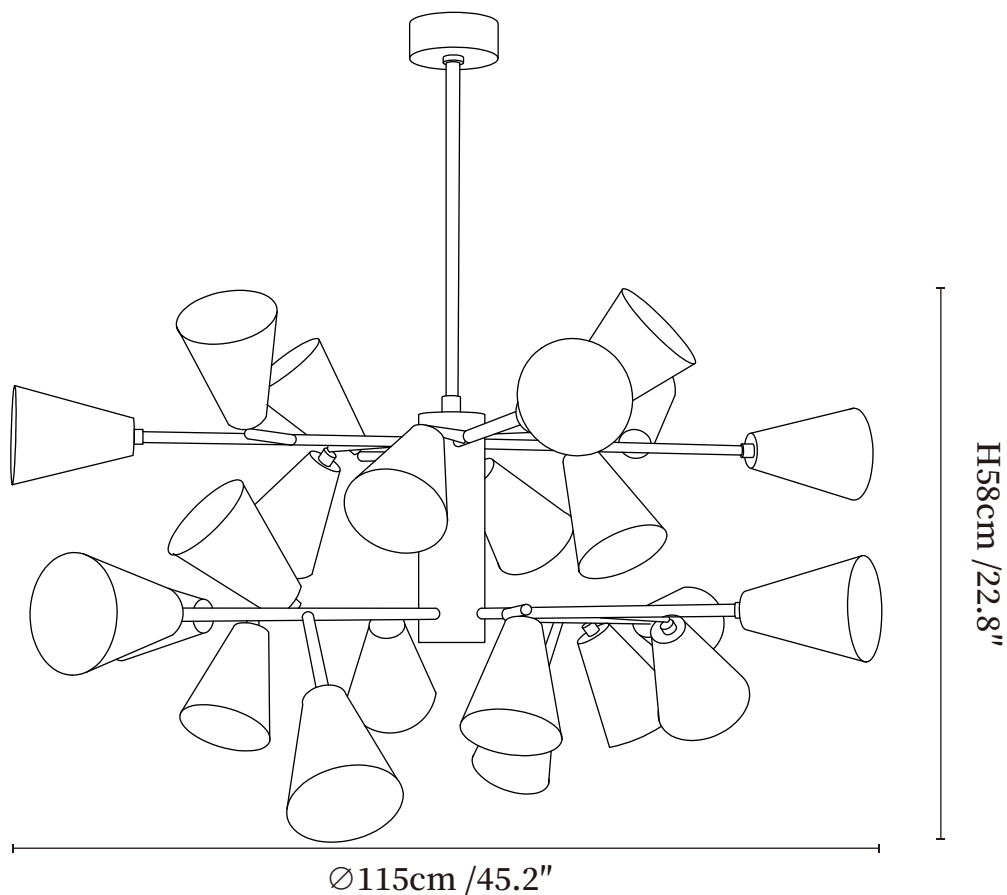

# SPECIFICATION SHEET

---

## SPECIFICATION DETAILS

\*For custom options, consult factory for details

<b>Fixture Dimensions</b>	Ø 45.2" x H 22.8"
<b>Light source</b>	E14 (bulb not included)
<b>Wattage</b>	MAX 40W incandescent bulb or LED equivalent.
<b>Voltage</b>	AC 110-240V
<b>Mounting</b>	Hardwired.
<b>Dimming</b>	Compatible with dimmable bulbs (bulb not included)
<b>Control method</b>	Compatible with common wall switches (not included)
<b>Finishes</b>	Bronze.
<b>Shade Details</b>	White.
<b>Material</b>	Metal, Glass.
<b>Rod Length</b>	Suspension rod is 19.7", and can be spliced as needed.