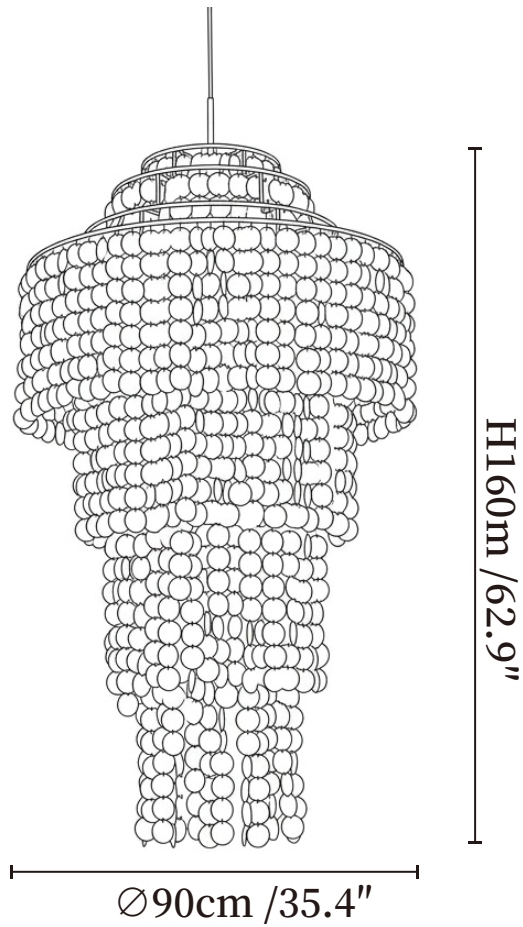

## SPECIFICATION DETAILS

\*For custom options, consult factory for details

---

<b>Fixture Dimensions</b>	Ø 23.6" x H 70.9"
<b>Light source</b>	E14 (bulb not included)
<b>Wattage</b>	MAX 15W incandescent bulb or LED equivalent.
<b>Voltage</b>	AC 110-240V
<b>Mounting</b>	Hardwired.
<b>Dimming</b>	Compatible with dimmable bulbs (bulb not included)
<b>Control method</b>	Compatible with common wall switches (not included)
<b>Finishes</b>	Gold.
<b>Shade Details</b>	White.
<b>Material</b>	Metal, Shell.
<b>Wire Length</b>	The standard length of the suspended wire is 59 "(150 cm) and the length is adjustable.

## SPECIFICATION DETAILS

\*For custom options, consult factory for details

<b>Fixture Dimensions</b>	Ø 35.4" x H 62.9"
<b>Light source</b>	E14 (bulb not included)
<b>Wattage</b>	MAX 15W incandescent bulb or LED equivalent.
<b>Voltage</b>	AC 110-240V
<b>Mounting</b>	Hardwired.
<b>Dimming</b>	Compatible with dimmable bulbs (bulb not included)
<b>Control method</b>	Compatible with common wall switches(not included)
<b>Finishes</b>	Gold.
<b>Shade Details</b>	White.
<b>Material</b>	Metal, Shell.
<b>Wire Length</b>	The standard length of the suspended wire is 59 "(150 cm) and the length is adjustable.

## SPECIFICATION DETAILS

\*For custom options, consult factory for details

---

<b>Fixture Dimensions</b>	Ø 51.2" x H 82.6"
<b>Light source</b>	E14 (bulb not included)
<b>Wattage</b>	MAX 15W incandescent bulb or LED equivalent.
<b>Voltage</b>	AC 110-240V
<b>Mounting</b>	Hardwired.
<b>Dimming</b>	Compatible with dimmable bulbs (bulb not included)
<b>Control method</b>	Compatible with common wall switches (not included)
<b>Finishes</b>	Gold.
<b>Shade Details</b>	White.
<b>Material</b>	Metal, Shell.
<b>Wire Length</b>	The standard length of the suspended wire is 59 "(150 cm) and the length is adjustable.