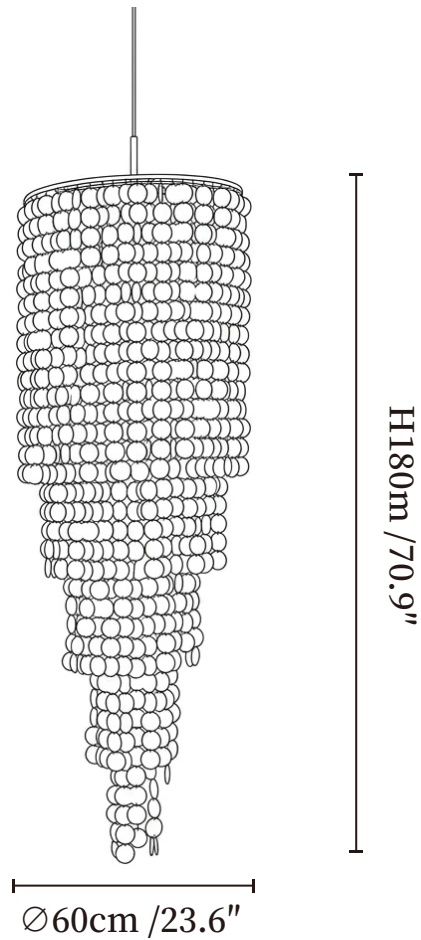

# SPECIFICATION SHEET

---

## SPECIFICATION DETAILS

\*For custom options, consult factory for details

---

<b>Fixture Dimensions</b>	Ø 23.6" x H 70.9"
<b>Light source</b>	E14 (bulb not included)
<b>Wattage</b>	MAX 15W incandescent bulb or LED equivalent.
<b>Voltage</b>	AC 110-240V
<b>Mounting</b>	Hardwired.
<b>Dimming</b>	Compatible with dimmable bulbs (bulb not included)
<b>Control method</b>	Compatible with common wall switches (not included)
<b>Finishes</b>	Gold.
<b>Shade Details</b>	White.
<b>Material</b>	Metal, Shell.
<b>Wire Length</b>	The standard length of the suspended wire is 59 "(150 cm) and the length is adjustable.

## SPECIFICATION DETAILS

\*For custom options, consult factory for details

<b>Fixture Dimensions</b>	Ø 35.4" x H 62.9"
<b>Light source</b>	E14 (bulb not included)
<b>Wattage</b>	MAX 15W incandescent bulb or LED equivalent.
<b>Voltage</b>	AC 110-240V
<b>Mounting</b>	Hardwired.
<b>Dimming</b>	Compatible with dimmable bulbs (bulb not included)
<b>Control method</b>	Compatible with common wall switches(not included)
<b>Finishes</b>	Gold.
<b>Shade Details</b>	White.
<b>Material</b>	Metal, Shell.
<b>Wire Length</b>	The standard length of the suspended wire is 59 "(150 cm) and the length is adjustable.

## SPECIFICATION DETAILS

\*For custom options, consult factory for details

---

<b>Fixture Dimensions</b>	Ø 51.2" x H 82.6"
<b>Light source</b>	E14 (bulb not included)
<b>Wattage</b>	MAX 15W incandescent bulb or LED equivalent.
<b>Voltage</b>	AC 110-240V
<b>Mounting</b>	Hardwired.
<b>Dimming</b>	Compatible with dimmable bulbs (bulb not included)
<b>Control method</b>	Compatible with common wall switches (not included)
<b>Finishes</b>	Gold.
<b>Shade Details</b>	White.
<b>Material</b>	Metal, Shell.
<b>Wire Length</b>	The standard length of the suspended wire is 59 "(150 cm) and the length is adjustable.