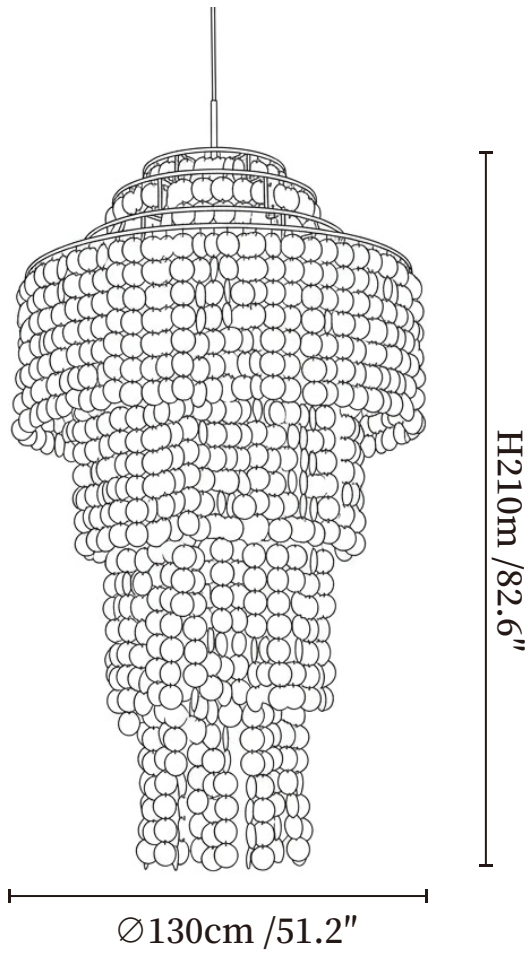

## SPECIFICATION DETAILS

\*For custom options, consult factory for details

---

<b>Fixture Dimensions</b>	Ø 23.6" x H 70.9"
<b>Light source</b>	E14 (bulb not included)
<b>Wattage</b>	MAX 15W incandescent bulb or LED equivalent.
<b>Voltage</b>	AC 110-240V
<b>Mounting</b>	Hardwired.
<b>Dimming</b>	Compatible with dimmable bulbs (bulb not included)
<b>Control method</b>	Compatible with common wall switches (not included)
<b>Finishes</b>	Gold.
<b>Shade Details</b>	White.
<b>Material</b>	Metal, Shell.
<b>Wire Length</b>	The standard length of the suspended wire is 59 "(150 cm) and the length is adjustable.

## SPECIFICATION DETAILS

\*For custom options, consult factory for details

<b>Fixture Dimensions</b>	Ø 35.4" x H 62.9"
<b>Light source</b>	E14 (bulb not included)
<b>Wattage</b>	MAX 15W incandescent bulb or LED equivalent.
<b>Voltage</b>	AC 110-240V
<b>Mounting</b>	Hardwired.
<b>Dimming</b>	Compatible with dimmable bulbs (bulb not included)
<b>Control method</b>	Compatible with common wall switches(not included)
<b>Finishes</b>	Gold.
<b>Shade Details</b>	White.
<b>Material</b>	Metal, Shell.
<b>Wire Length</b>	The standard length of the suspended wire is 59 "(150 cm) and the length is adjustable.

## SPECIFICATION DETAILS

\*For custom options, consult factory for details

---

<b>Fixture Dimensions</b>	Ø 51.2" x H 82.6"
<b>Light source</b>	E14 (bulb not included)
<b>Wattage</b>	MAX 15W incandescent bulb or LED equivalent.
<b>Voltage</b>	AC 110-240V
<b>Mounting</b>	Hardwired.
<b>Dimming</b>	Compatible with dimmable bulbs (bulb not included)
<b>Control method</b>	Compatible with common wall switches (not included)
<b>Finishes</b>	Gold.
<b>Shade Details</b>	White.
<b>Material</b>	Metal, Shell.
<b>Wire Length</b>	The standard length of the suspended wire is 59 "(150 cm) and the length is adjustable.